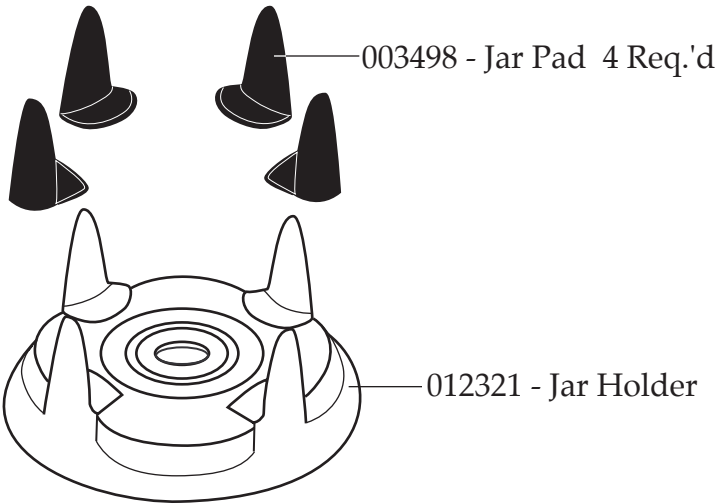

501824
Coupling Assy.

WARING COMMERCIAL[®] AD1 5016

Jar Adapter that allows
you to use smaller square
drive containers on a
1 Gallon Blender.