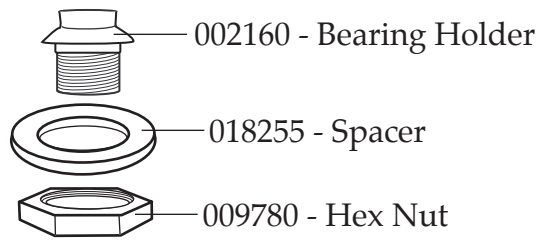

501824
Coupling Assy.

WARING COMMERCIAL[®] AD1 5016

Jar Adapter that allows
you to use smaller square
drive containers on a
1 Gallon Blender.