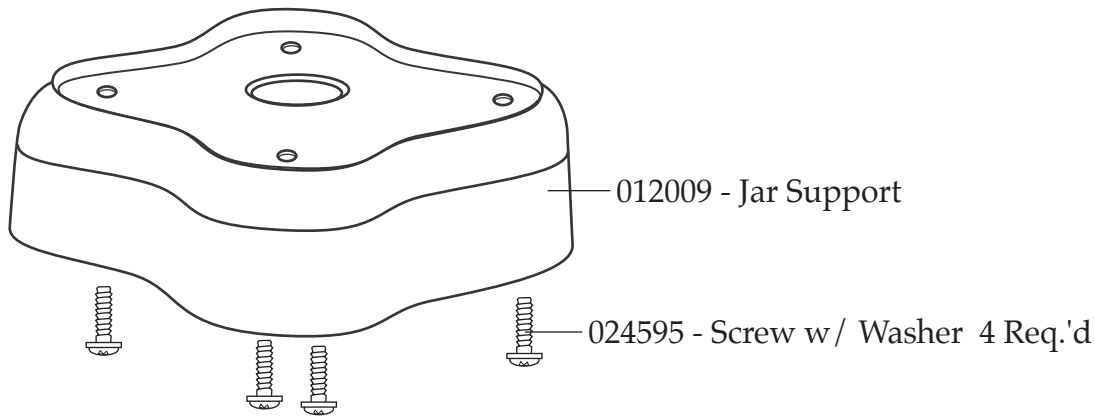

501824
Coupling Assy.

WARING COMMERCIAL[®] AD1 5016

Jar Adapter that allows
you to use smaller square
drive containers on a
1 Gallon Blender.