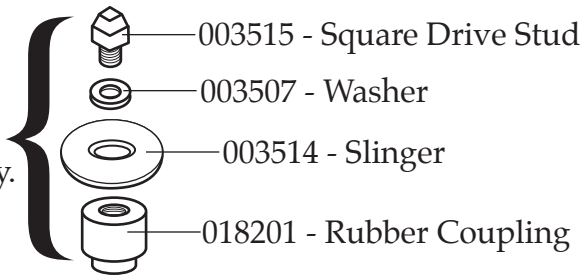

501824
Coupling Assy.

WARING COMMERCIAL[®] AD1 5016

Jar Adapter that allows
you to use smaller square
drive containers on a
1 Gallon Blender.