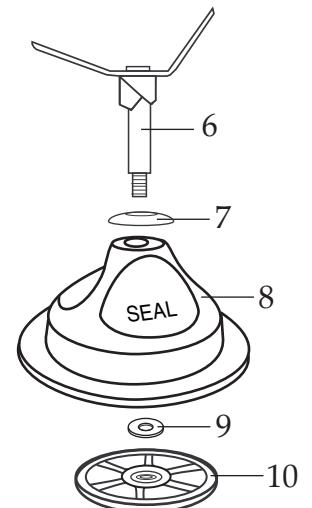

WARING COMMERCIAL®

BB140P
Plastic Container

BB140S
Stainless Steel Container

BC140P
CSA/Plastic Container

BC140S
CSA/Stainless Steel Container

These Units Are No Longer In Production

016319
Name Plate

502508 Blending Assy.

501412
Jar with Blending Assy.
and Collar

500665
2 Piece Lid for S.S. Jar

501460
S.S. Jar with Blending Assy.
and Collar

Catalog#**Model**

BB140P or BB140S
BC140P or BC140S

36BL68
35BL48 or 36BL73

Illustration #	Part #	Description
1	018534	Lid Insert
2	024367	Outer Lid
3	018531	Jar /48 oz. plastic
4	013304	NSF Seal
5	006890	Gasket
6	502507	Cutter & Shaft
7	017832	Bearing Cap
8	500122	Bearing Holder
9	006937	Washer
10	003138	Coupling
11	015388	Collar
12	011700	Center Lid
13	013443	Outer Lid
14	024661	Jar /32 oz. stainless steel
15	014009	Coupling
16	016094	Hole Plug 2 Req.'d
17	013768	Screw 2 Req.'d
18	017381	Jar Adapter
19	018605	Housing Seal
20	017427	Top Housing BB140P, BB140S
	017477	Top Housing BC140P, BC140S
21	015098	Ring Nut
22	014604	Lock Washer
23	012698	Switch
24	016317	Screw 4 Req.'d
25	703699	Motor BB140P, BB140S
	024488	Motor BC140P, BC140S
26	009051	Wire Nut BB140P, BB140S
	012409	Crimp Connector 2 Req.'d BC140P, BC140S
27	501400	Lead Assy. green/yellow BB140P, BB140S
	501512	Lead Assy. green/yellow BC140P, BC140S
28	501162	Cord Set BB140P, BB140S
	501205	Cord Set BC140P, BC140S

Catalog#

BB140P or BB140S
BC140P or BC140S

Model

36BL68
35BL48 or 36BL73

Illustration #	Part #	Description
29	016041	Strain Relief BB140P, BB140S
	014553	Cable Clamp BC140P, BC140S
	007558	Screw with 014553 clamp
	012369	Kep Nut with 014553 clamp
	30	002881
31	002943	Lock Washer
32	013659	Screw
33	017371	Bottom Plate BB140P, BB140S
	501724	Bottom Plate BC140P, BC140S
	014312	Screen with 501724 bottom plate
	002943	Lock Washer with 014312 screen
	002944	Hex Nut with 014312 screen
34	013659	Screw 3 Req.'d BB140P, BB140S
35	017384	Suction Cup Foot 3 Req.'d
	002891	Foot 3 Req.'d BC140P, BC140S
	003569	Screw 3 Req.'d with 002891