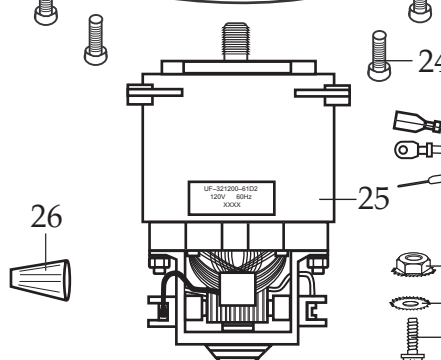

502508 Blending Assy.