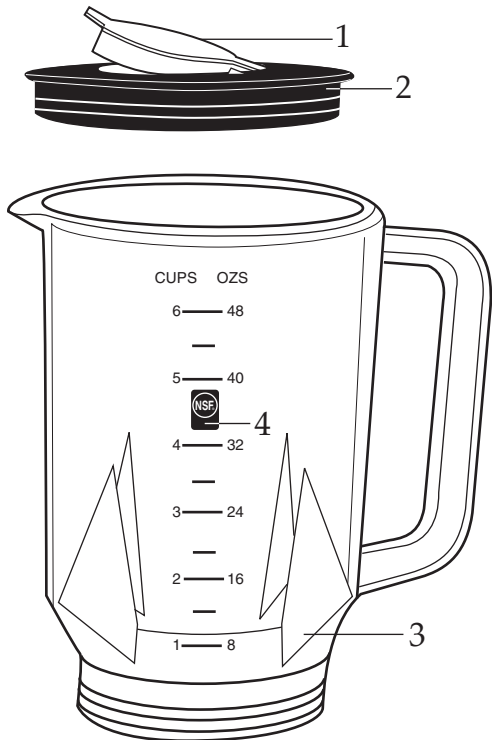

WARING COMMERCIAL®

BB140P
Plastic Container

BB140S
Stainless Steel Container

BC140P
CSA/Plastic Container

BC140S
CSA/Stainless Steel Container

These Units Are No Longer In Production

016319
Name Plate

502508 Blending Assy.

501412
Jar with Blending Assy.
and Collar

500665
2 Piece Lid for S.S. Jar

501460
S.S. Jar with Blending Assy.
and Collar

Catalog#**Model**

BB140P or BB140S
BC140P or BC140S

36BL68
35BL48 or 36BL73

Illustration #	Part #	Description
1	018534	Lid Insert
2	024367	Outer Lid
3	018531	Jar /48 oz. plastic
4	013304	NSF Seal
5	006890	Gasket
6	502507	Cutter & Shaft
7	017832	Bearing Cap
8	500122	Bearing Holder
9	006937	Washer
10	003138	Coupling
11	015388	Collar
12	011700	Center Lid
13	013443	Outer Lid
14	024661	Jar /32 oz. stainless steel
15	014009	Coupling
16	016094	Hole Plug 2 Req.'d
17	013768	Screw 2 Req.'d
18	017381	Jar Adapter
19	018605	Housing Seal
20	017427	Top Housing BB140P, BB140S
	017477	Top Housing BC140P, BC140S
21	015098	Ring Nut
22	014604	Lock Washer
23	012698	Switch
24	016317	Screw 4 Req.'d
25	703699	Motor BB140P, BB140S
	024488	Motor BC140P, BC140S
26	009051	Wire Nut BB140P, BB140S
	012409	Crimp Connector 2 Req.'d BC140P, BC140S
27	501400	Lead Assy. green/yellow BB140P, BB140S
	501512	Lead Assy. green/yellow BC140P, BC140S
28	501162	Cord Set BB140P, BB140S
	501205	Cord Set BC140P, BC140S

Catalog#

BB140P or BB140S
BC140P or BC140S

Model

36BL68
35BL48 or 36BL73

Illustration #	Part #	Description
29	016041	Strain Relief BB140P, BB140S
	014553	Cable Clamp BC140P, BC140S
	007558	Screw with 014553 clamp
	012369	Kep Nut with 014553 clamp
	30	002881
31	002943	Lock Washer
32	013659	Screw
33	017371	Bottom Plate BB140P, BB140S
	501724	Bottom Plate BC140P, BC140S
	014312	Screen with 501724 bottom plate
	002943	Lock Washer with 014312 screen
	002944	Hex Nut with 014312 screen
34	013659	Screw 3 Req.'d BB140P, BB140S
35	017384	Suction Cup Foot 3 Req.'d
	002891	Foot 3 Req.'d BC140P, BC140S
	003569	Screw 3 Req.'d with 002891