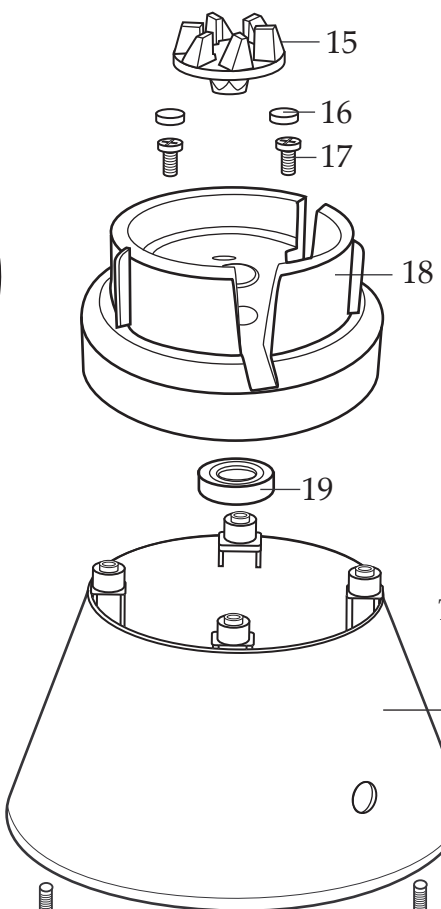

WARING COMMERCIAL®

BB140P
Plastic Container

BB140S
Stainless Steel Container

BC140P
CSA/Plastic Container

BC140S
CSA/Stainless Steel Container

These Units Are No Longer In Production

016319
Name Plate

502508 Blending Assy.

501412
Jar with Blending Assy.
and Collar

500665
2 Piece Lid for S.S. Jar

501460
S.S. Jar with Blending Assy.
and Collar

Catalog#**Model**

BB140P or BB140S
BC140P or BC140S

36BL68
35BL48 or 36BL73

Illustration #	Part #	Description
1	018534	Lid Insert
2	024367	Outer Lid
3	018531	Jar /48 oz. plastic
4	013304	NSF Seal
5	006890	Gasket
6	502507	Cutter & Shaft
7	017832	Bearing Cap
8	500122	Bearing Holder
9	006937	Washer
10	003138	Coupling
11	015388	Collar
12	011700	Center Lid
13	013443	Outer Lid
14	024661	Jar /32 oz. stainless steel
15	014009	Coupling
16	016094	Hole Plug 2 Req.'d
17	013768	Screw 2 Req.'d
18	017381	Jar Adapter
19	018605	Housing Seal
20	017427	Top Housing BB140P, BB140S
	017477	Top Housing BC140P, BC140S
21	015098	Ring Nut
22	014604	Lock Washer
23	012698	Switch
24	016317	Screw 4 Req.'d
25	703699	Motor BB140P, BB140S
	024488	Motor BC140P, BC140S
26	009051	Wire Nut BB140P, BB140S
	012409	Crimp Connector 2 Req.'d BC140P, BC140S
27	501400	Lead Assy. green/yellow BB140P, BB140S
	501512	Lead Assy. green/yellow BC140P, BC140S
28	501162	Cord Set BB140P, BB140S
	501205	Cord Set BC140P, BC140S

Catalog#

BB140P or BB140S
BC140P or BC140S

Model

36BL68
35BL48 or 36BL73

Illustration #	Part #	Description
29	016041	Strain Relief BB140P, BB140S
	014553	Cable Clamp BC140P, BC140S
	007558	Screw with 014553 clamp
	012369	Kep Nut with 014553 clamp
	30	002881
31	002943	Lock Washer
32	013659	Screw
33	017371	Bottom Plate BB140P, BB140S
	501724	Bottom Plate BC140P, BC140S
	014312	Screen with 501724 bottom plate
	002943	Lock Washer with 014312 screen
	002944	Hex Nut with 014312 screen
34	013659	Screw 3 Req.'d BB140P, BB140S
35	017384	Suction Cup Foot 3 Req.'d
	002891	Foot 3 Req.'d BC140P, BC140S
	003569	Screw 3 Req.'d with 002891