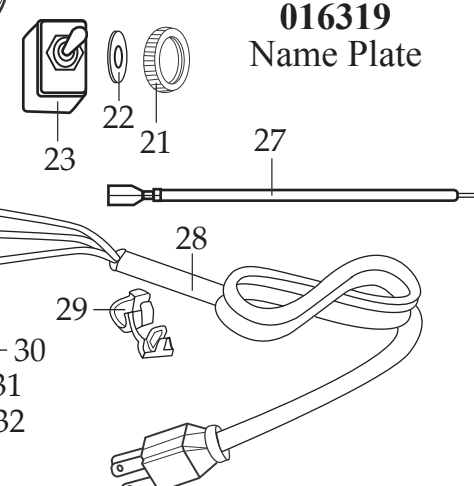

502508 Blending Assy.