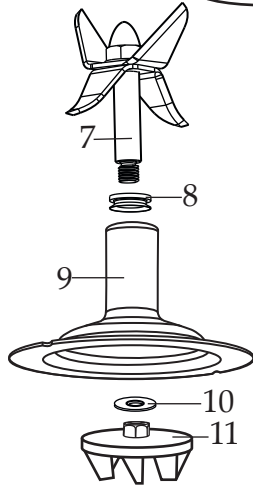

WARING COMMERCIAL

Basic Bar Blenders

BB155

Eastman container

BB155S

stainless steel container

013304
NSF Seal

503408
Blending Assembly

Illustration#	Part#	Description
1	026282-E	Eastman Jar Cover Lid
2	026281-V	Jar Cover
3	026280-E	44 oz. Eastman Container
4	026284	Jar Seal
5	503408	Blending Assembly
6	033826-09	Black Jar Bottom
7	503407	Blade Assembly
8	027716	V Seal
9	503358	Stainless Steel Bearing Holder
10	030426	Nylon Washer
11	032453	Coupling
12	026852-V	Jar Cover
13	026851	32 oz. Stainless Steel Container
14	032453	Coupling
15	016094	Hole Plug (2 required)
16	017381-09-R	Black Jar Adapter
17	034612	Housing Seal
18	035756 026413	Stainless Steel Cap Washer (<i>on units after 11/3/2016</i>) Stainless Steel Cap Washer
19	030218-09W	Black Wrinkle Base
20	003532	Rivet (2 required)
21	029355	Switch
22	016236	Hex Nut
23	013731 013731	Cable Tie (2 required <i>on units after 2/17/2016</i>) Cable Tie
24	033940 030170	Shoulder Screw & Washer (4 required <i>on units after 2/4/2015</i>) Screw with Collar (4 required)
25	035452 032512	Motor with MTP (<i>on units after 10/12/2016</i>) Motor
26	002943	Lock Washer
27	027278	Ground Screw
28	016041	Strain Relief
29	501162 003565 501162	Cord Set (<i>on units after 10/5/2016</i>) Cord Set (<i>on units after 7/24/2015</i>) Cord Set

Illustration#	Part#	Description
29	501162 003565 501162	Cord Set (on units after 10/5/2016) Cord Set (on units after 7/24/2015) Cord Set
30	009051 009051 009051	Wire Nut (1 required on BB155 units after 10/27/2016) (1 required on BB155S units after 6/3/2016) Wire Nut (2 required on units after 2/2/2016) Wire Nut (1 required)
31	503484	MTP Assembly (on units after 11-17-2015 thru 10/12/2016)
32	028532 503446	Bottom Plate ONLY Bottom Plate with Feet & Cord Assembly
33	013659	Screw (3 required)
34	026278	Suction Cup Foot (3 required)