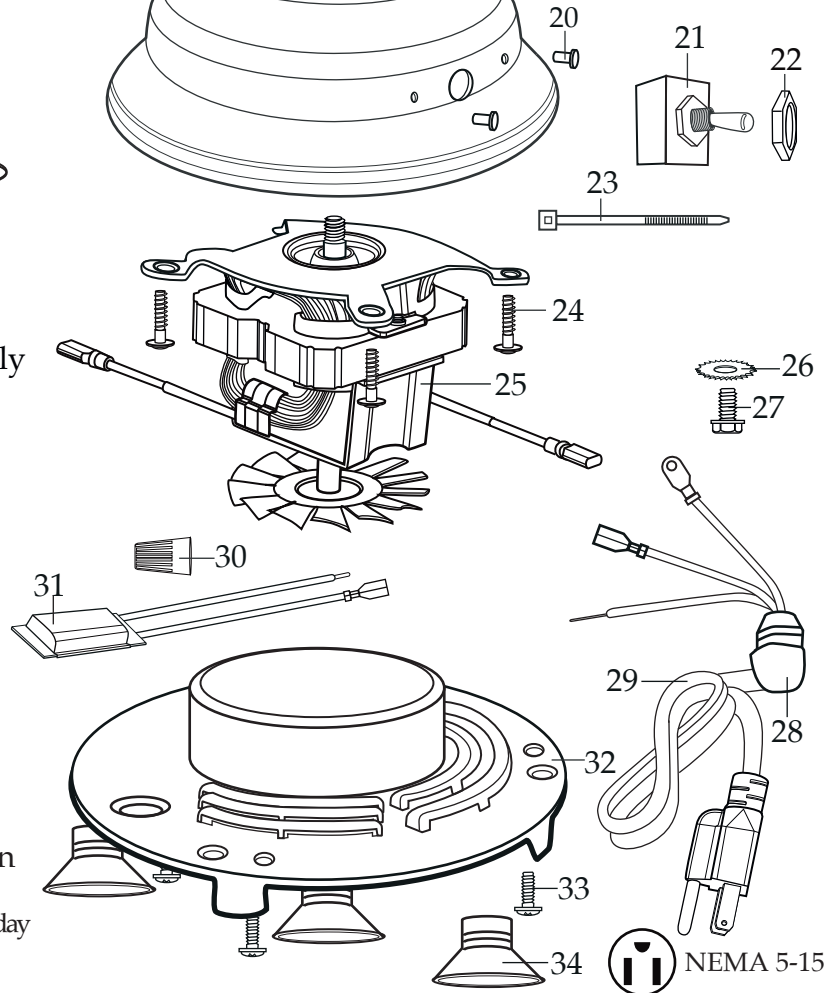

014899
Name Plate

Unit Information

120V - 60Hz - 4 Amps

- ¾ HP, 2-speed Commercial Motor
- Recommended For Up to 25 Drinks Per Day
- Limited 2 Year Warranty

Date Code Location
YY|MM|DD
year year|month month|day day

Illustration#	Part#	Description
1	026282-E	Eastman Jar Cover Lid
2	026281-V	Jar Cover
3	026280-E	44 oz. Eastman Container
4	026284	Jar Seal
5	503408	Blending Assembly
6	033826-09	Black Jar Bottom
7	503407	Blade Assembly
8	027716	V Seal
9	503358	Stainless Steel Bearing Holder
10	030426	Nylon Washer
11	032453	Coupling
12	026852-V	Jar Cover
13	026851	32 oz. Stainless Steel Container
14	032453	Coupling
15	016094	Hole Plug (2 required)
16	017381-09-R	Black Jar Adapter
17	034612	Housing Seal
18	035756 026413	Stainless Steel Cap Washer (<i>on units after 11/3/2016</i>) Stainless Steel Cap Washer
19	030218-09W	Black Wrinkle Base
20	003532	Rivet (2 required)
21	029355	Switch
22	016236	Hex Nut
23	013731 013731	Cable Tie (2 required <i>on units after 2/17/2016</i>) Cable Tie
24	033940 030170	Shoulder Screw & Washer (4 required <i>on units after 2/4/2015</i>) Screw with Collar (4 required)
25	035452 032512	Motor with MTP (<i>on units after 10/12/2016</i>) Motor
26	002943	Lock Washer
27	027278	Ground Screw
28	016041	Strain Relief
29	501162 003565 501162	Cord Set (<i>on units after 10/5/2016</i>) Cord Set (<i>on units after 7/24/2015</i>) Cord Set

Illustration#	Part#	Description
29	501162 003565 501162	Cord Set (on units after 10/5/2016) Cord Set (on units after 7/24/2015) Cord Set
30	009051 009051 009051	Wire Nut (1 required on BB155 units after 10/27/2016) (1 required on BB155S units after 6/3/2016) Wire Nut (2 required on units after 2/2/2016) Wire Nut (1 required)
31	503484	MTP Assembly (on units after 11-17-2015 thru 10/12/2016)
32	028532 503446	Bottom Plate ONLY Bottom Plate with Feet & Cord Assembly
33	013659	Screw (3 required)
34	026278	Suction Cup Foot (3 required)