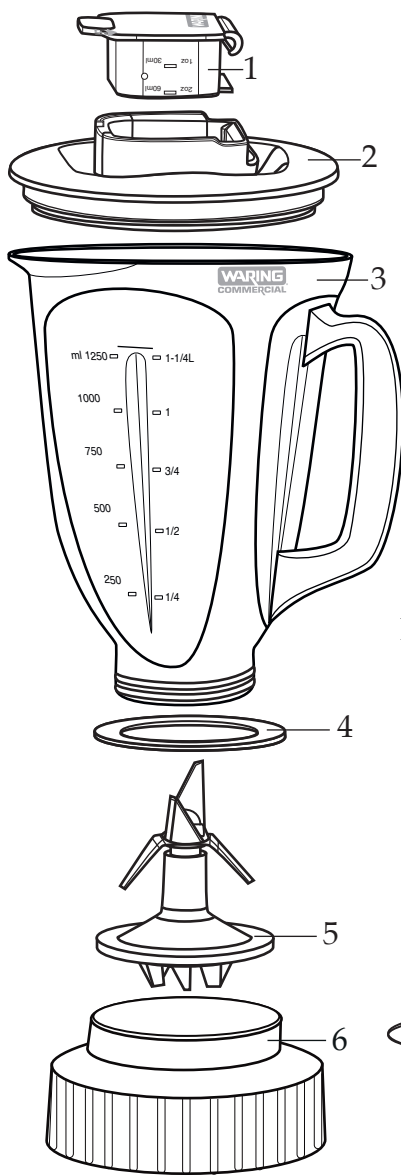

WARING COMMERCIAL

Basic Bar Blenders

BB155

Eastman container

BB155S

stainless steel container

013304
NSF Seal

503408
Blending Assembly

Illustration#	Part#	Description
1	026282-E	Eastman Jar Cover Lid
2	026281-V	Jar Cover
3	026280-E	44 oz. Eastman Container
4	026284	Jar Seal
5	503408	Blending Assembly
6	033826-09	Black Jar Bottom
7	503407	Blade Assembly
8	027716	V Seal
9	503358	Stainless Steel Bearing Holder
10	030426	Nylon Washer
11	032453	Coupling
12	026852-V	Jar Cover
13	026851	32 oz. Stainless Steel Container
14	032453	Coupling
15	016094	Hole Plug (2 required)
16	017381-09-R	Black Jar Adapter
17	034612	Housing Seal
18	035756 026413	Stainless Steel Cap Washer (<i>on units after 11/3/2016</i>) Stainless Steel Cap Washer
19	030218-09W	Black Wrinkle Base
20	003532	Rivet (2 required)
21	029355	Switch
22	016236	Hex Nut
23	013731 013731	Cable Tie (2 required <i>on units after 2/17/2016</i>) Cable Tie
24	033940 030170	Shoulder Screw & Washer (4 required <i>on units after 2/4/2015</i>) Screw with Collar (4 required)
25	035452 032512	Motor with MTP (<i>on units after 10/12/2016</i>) Motor
26	002943	Lock Washer
27	027278	Ground Screw
28	016041	Strain Relief
29	501162 003565 501162	Cord Set (<i>on units after 10/5/2016</i>) Cord Set (<i>on units after 7/24/2015</i>) Cord Set

Illustration#	Part#	Description
29	501162 003565 501162	Cord Set (on units after 10/5/2016) Cord Set (on units after 7/24/2015) Cord Set
30	009051 009051 009051	Wire Nut (1 required on BB155 units after 10/27/2016) (1 required on BB155S units after 6/3/2016) Wire Nut (2 required on units after 2/2/2016) Wire Nut (1 required)
31	503484	MTP Assembly (on units after 11-17-2015 thru 10/12/2016)
32	028532 503446	Bottom Plate ONLY Bottom Plate with Feet & Cord Assembly
33	013659	Screw (3 required)
34	026278	Suction Cup Foot (3 required)