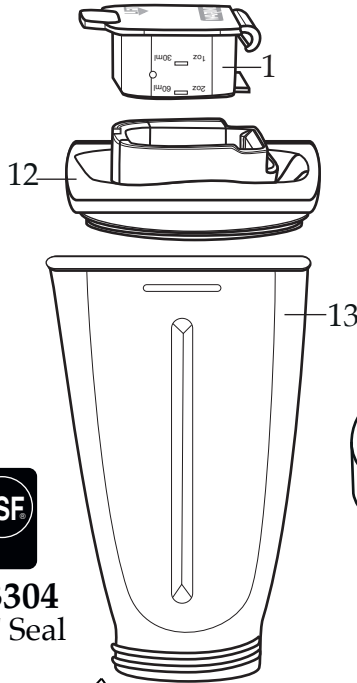

WARING COMMERCIAL

Basic Bar Blenders

BB155

Eastman container

BB155S

stainless steel container

013304
NSF Seal

503408
Blending Assembly

014899
Name Plate

Unit Information

120V - 60Hz - 4 Amps

- ¾ HP, 2-speed Commercial Motor
- Recommended For Up to 25 Drinks Per Day
- Limited 2 Year Warranty

Date Code Location
YY|MM|DD
year year|month month|day day

Illustration#	Part#	Description
1	026282-E	Eastman Jar Cover Lid
2	026281-V	Jar Cover
3	026280-E	44 oz. Eastman Container
4	026284	Jar Seal
5	503408	Blending Assembly
6	033826-09	Black Jar Bottom
7	503407	Blade Assembly
8	027716	V Seal
9	503358	Stainless Steel Bearing Holder
10	030426	Nylon Washer
11	032453	Coupling
12	026852-V	Jar Cover
13	026851	32 oz. Stainless Steel Container
14	032453	Coupling
15	016094	Hole Plug (2 required)
16	017381-09-R	Black Jar Adapter
17	034612	Housing Seal
18	035756 026413	Stainless Steel Cap Washer (<i>on units after 11/3/2016</i>) Stainless Steel Cap Washer
19	030218-09W	Black Wrinkle Base
20	003532	Rivet (2 required)
21	029355	Switch
22	016236	Hex Nut
23	013731 013731	Cable Tie (2 required <i>on units after 2/17/2016</i>) Cable Tie
24	033940 030170	Shoulder Screw & Washer (4 required <i>on units after 2/4/2015</i>) Screw with Collar (4 required)
25	035452 032512	Motor with MTP (<i>on units after 10/12/2016</i>) Motor
26	002943	Lock Washer
27	027278	Ground Screw
28	016041	Strain Relief
29	501162 003565 501162	Cord Set (<i>on units after 10/5/2016</i>) Cord Set (<i>on units after 7/24/2015</i>) Cord Set