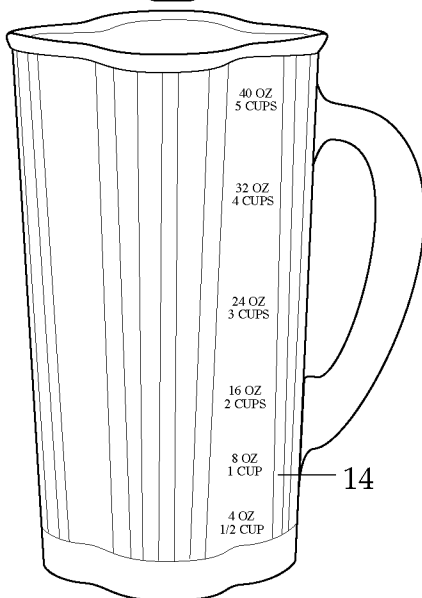

**004315**  
2 Piece Lid

**500778**  
Blending Assy.

**500211**  
Container /glass  
with Blending Assy.

# WARING COMMERCIAL CAC32

40 Ounce Glass Container Complete  
with Blending Assembly and Lid

Illustration #	Part #	Description
1	003146	Center Lid
2	003574	Outer Lid /vinyl
3	003504	Cap Nut
4	024224	Blade
5	003503	Bearing Cap
6	003508	Washer /fairprene
7	010012	Bearing Holder
8	009724	Washer /nylon
9	003537	Washer /stainless steel 3 Req.'d
10	003509	Washer /neoprene (rubber) 4 Req.'d
11	003510	Washer /bakelite
12	003500	Drive Shaft
13	009780	Hex Nut
14	003573	Glass Jar /40 oz. (5 cups)