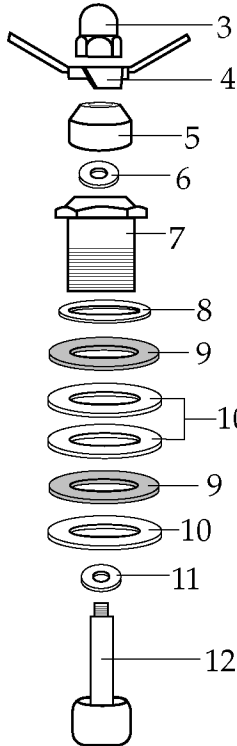

**004315**  
2 Piece Lid

**500778**  
Blending Assy.

**500211**  
Container /glass  
with Blending Assy.

# WARING COMMERCIAL CAC32

40 Ounce Glass Container Complete  
with Blending Assembly and Lid

Illustration #	Part #	Description
1	003146	Center Lid
2	003574	Outer Lid /vinyl
3	003504	Cap Nut
4	024224	Blade
5	003503	Bearing Cap
6	003508	Washer /fairprene
7	010012	Bearing Holder
8	009724	Washer /nylon
9	003537	Washer /stainless steel 3 Req.'d
10	003509	Washer /neoprene (rubber) 4 Req.'d
11	003510	Washer /bakelite
12	003500	Drive Shaft
13	009780	Hex Nut
14	003573	Glass Jar /40 oz. (5 cups)