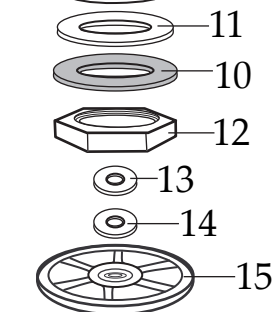

004315
2 Piece Lid

007314W
Blending Assy.

500210
Container with Blending Assy.

WARING COMMERCIAL CAC34

40 Ounce Glass Container Complete
with Wheel Blending Assembly and Lid

Illustration #	Part #	Description
1	003146	Center Lid
2	003574	Outer Lid
3	003504	Cap Nut
4	024203	Blade
5	003609	Washer /stainless steel
6	003601	Shaft
7	002903	Washer
8	009778	Bearing Holder
9	009724	Washer /nylon
10	003537	Washer /stainless steel 3 Req.'d
11	003509	Washer /neoprene 4 Req.'d
12	009780	Hex Nut /left hand thread
13	003526	Washer /phenolic
14	006937	Washer /stainless steel
15	003138	Coupling
16	003573	Glass Container /40 oz.