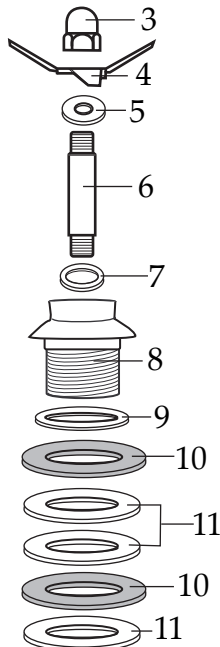

004315
2 Piece Lid

007314W
Blending Assy.

500210
Container with Blending Assy.

WARING COMMERCIAL CAC34

40 Ounce Glass Container Complete
with Wheel Blending Assembly and Lid

Illustration #	Part #	Description
1	003146	Center Lid
2	003574	Outer Lid
3	003504	Cap Nut
4	024203	Blade
5	003609	Washer /stainless steel
6	003601	Shaft
7	002903	Washer
8	009778	Bearing Holder
9	009724	Washer /nylon
10	003537	Washer /stainless steel 3 Req.'d
11	003509	Washer /neoprene 4 Req.'d
12	009780	Hex Nut /left hand thread
13	003526	Washer /phenolic
14	006937	Washer /stainless steel
15	003138	Coupling
16	003573	Glass Container /40 oz.