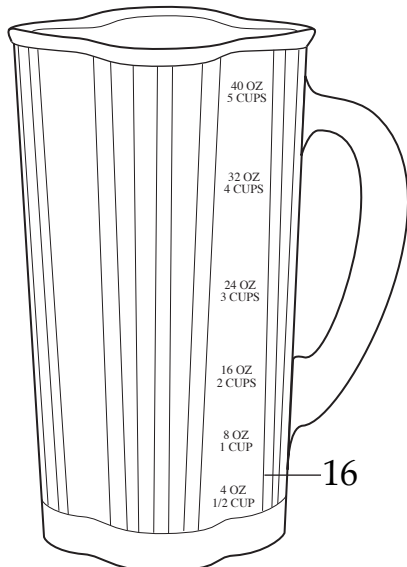

004315
2 Piece Lid

007314W
Blending Assy.

500210
Container with Blending Assy.

WARING COMMERCIAL CAC34

40 Ounce Glass Container Complete
with Wheel Blending Assembly and Lid

Illustration #	Part #	Description
1	003146	Center Lid
2	003574	Outer Lid
3	003504	Cap Nut
4	024203	Blade
5	003609	Washer /stainless steel
6	003601	Shaft
7	002903	Washer
8	009778	Bearing Holder
9	009724	Washer /nylon
10	003537	Washer /stainless steel 3 Req.'d
11	003509	Washer /neoprene 4 Req.'d
12	009780	Hex Nut /left hand thread
13	003526	Washer /phenolic
14	006937	Washer /stainless steel
15	003138	Coupling
16	003573	Glass Container /40 oz.