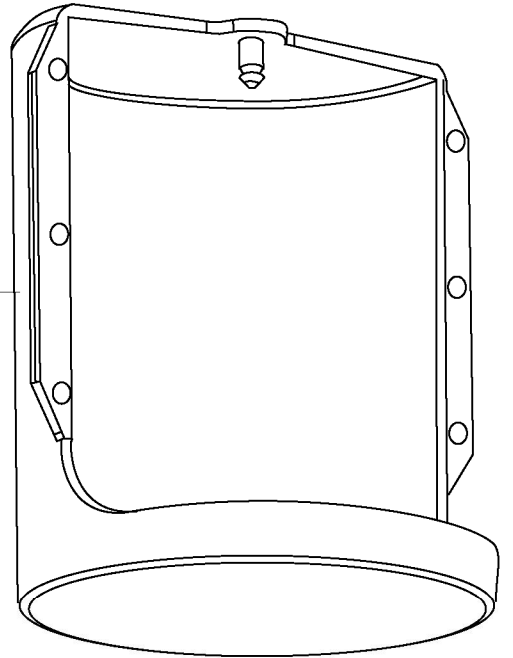

WARING COMMERCIAL[®]

CAC74

CAC75

Graphic By: Sandra A. Mentysko May 19, 1999

Catalog	Model
CAC74	32CA79
CAC75	32CA38

Illustration#	Part#	Description
1	502362	Door Assembly
2	019873	Screw 2 Req.'d
3	019868	Door Release Spring
4	019867	Lid Bail
5	019864	Top Housing
6	019872	Locking Knob 2 Req.'d
7	023353	Spin Weld Plug
8	019866	Locking Spring 2 Req.'d
9	019873	Screw 2 Req.'d
10	502364	Switch Knob and Cam Assembly
11	502363	Bottom Housing Assembly
12	023352	Baffle for CAC74
	019870	Baffle for CAC75
13	023534	Screw 6 Req.'d
14	004090	Foot 4 Req.'d