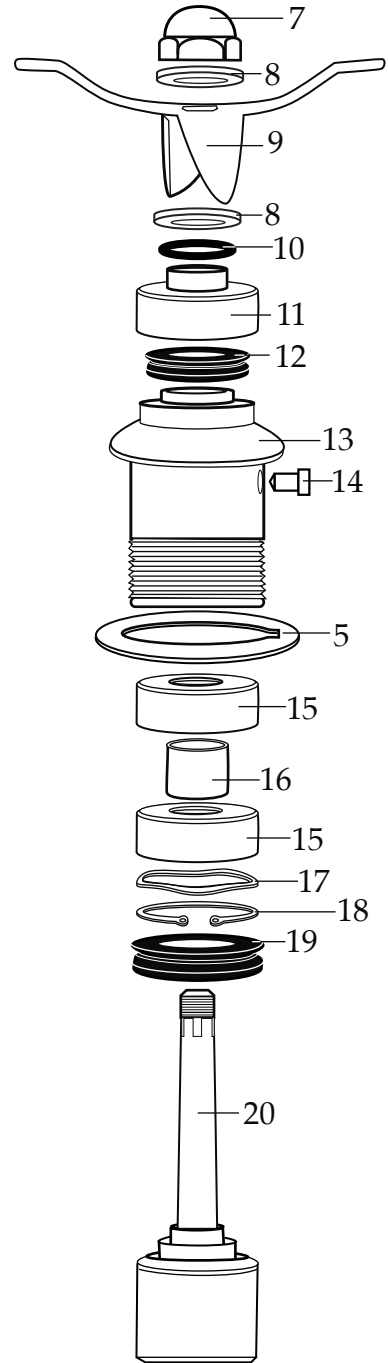

## One Gallon Variable Speed Blender with a Plastic Stackable Container CB15VP

**013304**  
NSF Seal

**503562**  
1 Gallon Plastic Container  
with Blending Assembly

**502977**  
Blending Assembly

# WARING COMMERCIAL®

Blender Unit Components  
**CB15VP**

**033485**  
Brush Cap  
(2 required)

**027381**  
Brush & Spring Assembly  
(2 required)

Date Code Location  
YY|MM|DD  
year year | month month | day day

<b>Illustration#</b>	<b>Part#</b>	<b>Description</b>
1	028530	Jar Lid Cover
2	028226	Container Lid
3	030118	Plastic Gallon Container
4	502977	Complete Blending Assembly
5	004946	Special Washer
6	012008	Lock Nut
7	002972	Cap Nut
8	027581	Flat Washer (2 required)
9	027683	Blade
10	018389	"O" Ring
11	027582	Bearing Cap
12	018390	Small "V" Ring
13	023934	Bearing Holder
14	025817	Key
15	018386	Bearing (2 required)
16	023926	Spacer
17	023907	Spring Washer
18	023927	Retaining Ring
19	023906	Large "V" Ring
20	023933	Drive Shaft
21	503328	Coupling
22	025871	Jar Pad
23	028025	Top Housing
24	503527	Control Panel Assembly Relabeled
25	029888	Control Panel Rear
26	026497	Screw (4 required)
27	030453	Control Panel Baffle
28	002984	Washer (4 required)

Illustration#	Part#	Description
29	016691	Hex Bolt (4 required)
30	035520	Leili Motor
31	026318	Baffle
32	018791	Screen
33	026500	Screw (6 required)
34	013731	Cable Tie (2 required)
35	018811	Strain Relief
36	503329	Cord Set
37	002943	Ground Washer
38	027278	Ground Screw
39	026317	Bottom Housing
40	002984	Washer (4 required)
41	026412	Screw (4 required)
42	026296	Foot (4 required)
43	018314	Washer (4 required)
44	026493	Screw (4 required)