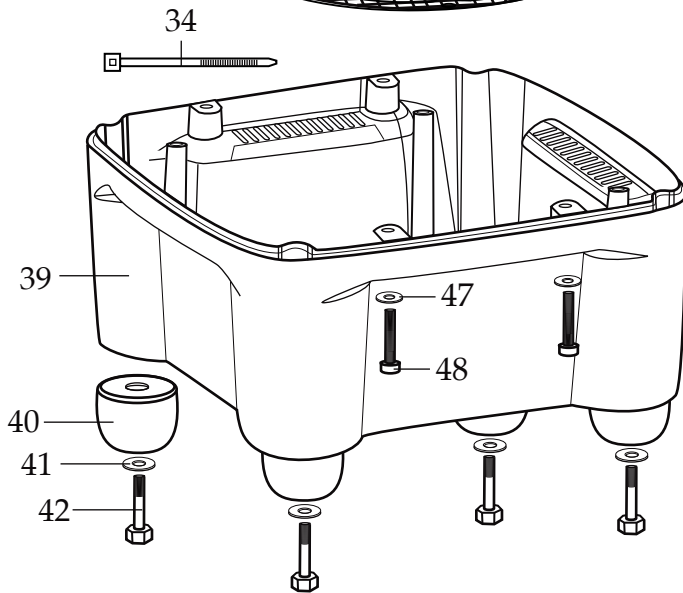

# WARING COMMERCIAL®

Blender Unit Components  
**CB15VP**

**033485**  
Brush Cap  
(2 required)

**027381**  
Brush & Spring Assembly  
(2 required)

Date Code Location  
YY|MM|DD  
year year | month month | day day

<b>Illustration#</b>	<b>Part#</b>	<b>Description</b>
1	028530	Jar Lid Cover
2	028226	Container Lid
3	030118	Plastic Gallon Container
4	502977	Complete Blending Assembly
5	004946	Special Washer
6	012008	Lock Nut
7	002972	Cap Nut
8	027581	Flat Washer (2 required)
9	027683	Blade
10	018389	"O" Ring
11	027582	Bearing Cap
12	018390	Small "V" Ring
13	023934	Bearing Holder
14	025817	Key
15	018386	Bearing (2 required)
16	023926	Spacer
17	023907	Spring Washer
18	023927	Retaining Ring
19	023906	Large "V" Ring
20	023933	Drive Shaft
21	503328	Coupling
22	025871	Jar Pad
23	028025	Top Housing
24	503527	Control Panel Assembly Relabeled
25	029888	Control Panel Rear
26	026497	Screw (4 required)
27	030453	Control Panel Baffle
28	002984	Washer (4 required)