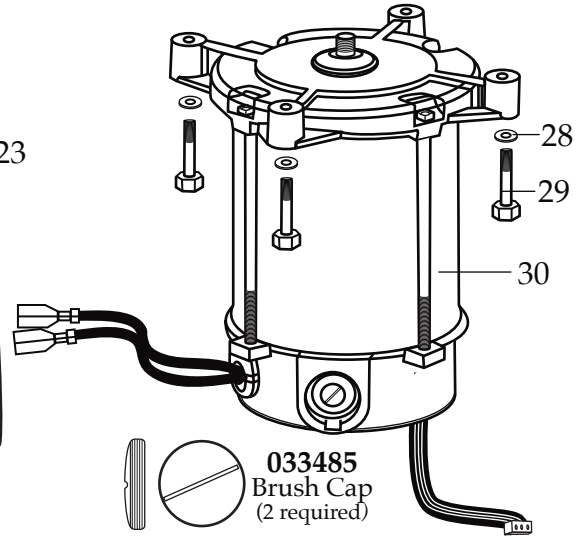

## One Gallon Variable Speed Blender with a Plastic Stackable Container CB15VP

**013304**  
NSF Seal

**503562**  
1 Gallon Plastic Container  
with Blending Assembly

**502977**  
Blending Assembly

# WARING COMMERCIAL®

Blender Unit Components  
**CB15VP**

**033485**  
Brush Cap  
(2 required)

**027381**  
Brush & Spring Assembly  
(2 required)

Date Code Location  
YY|MM|DD  
year year | month month | day day

<b>Illustration#</b>	<b>Part#</b>	<b>Description</b>
1	028530	Jar Lid Cover
2	028226	Container Lid
3	030118	Plastic Gallon Container
4	502977	Complete Blending Assembly
5	004946	Special Washer
6	012008	Lock Nut
7	002972	Cap Nut
8	027581	Flat Washer (2 required)
9	027683	Blade
10	018389	"O" Ring
11	027582	Bearing Cap
12	018390	Small "V" Ring
13	023934	Bearing Holder
14	025817	Key
15	018386	Bearing (2 required)
16	023926	Spacer
17	023907	Spring Washer
18	023927	Retaining Ring
19	023906	Large "V" Ring
20	023933	Drive Shaft
21	503328	Coupling
22	025871	Jar Pad
23	028025	Top Housing
24	503527	Control Panel Assembly Relabeled
25	029888	Control Panel Rear
26	026497	Screw (4 required)
27	030453	Control Panel Baffle
28	002984	Washer (4 required)

Illustration#	Part#	Description
29	016691	Hex Bolt (4 required)
30	035520	Leili Motor
31	026318	Baffle
32	018791	Screen
33	026500	Screw (6 required)
34	013731	Cable Tie (2 required)
35	018811	Strain Relief
36	503329	Cord Set
37	002943	Ground Washer
38	027278	Ground Screw
39	026317	Bottom Housing
40	002984	Washer (4 required)
41	026412	Screw (4 required)
42	026296	Foot (4 required)
43	018314	Washer (4 required)
44	026493	Screw (4 required)