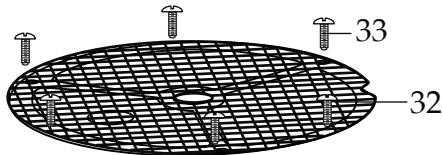

## One Gallon Variable Speed Blender with a Plastic Stackable Container CB15VP

**013304**  
NSF Seal

**503562**  
1 Gallon Plastic Container  
with Blending Assembly

**502977**  
Blending Assembly

# WARING COMMERCIAL®

Blender Unit Components  
**CB15VP**

**033485**  
Brush Cap  
(2 required)

**027381**  
Brush & Spring Assembly  
(2 required)

Date Code Location  
YY|MM|DD  
year year | month month | day day