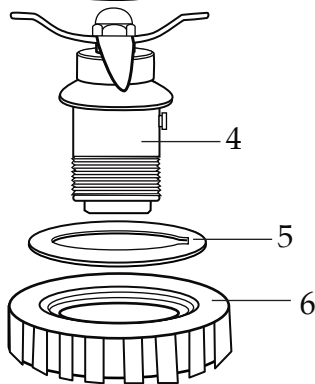

## One Gallon Variable Speed Blender with a Plastic Stackable Container CB15VP

**013304**  
NSF Seal

**503562**  
1 Gallon Plastic Container  
with Blending Assembly

**502977**  
Blending Assembly

# WARING COMMERCIAL®

Blender Unit Components  
**CB15VP**

**033485**  
Brush Cap  
(2 required)

**027381**  
Brush & Spring Assembly  
(2 required)

Date Code Location  
YY|MM|DD  
year year | month month | day day

<b>Illustration#</b>	<b>Part#</b>	<b>Description</b>
1	028530	Jar Lid Cover
2	028226	Container Lid
3	030118	Plastic Gallon Container
4	502977	Complete Blending Assembly
5	004946	Special Washer
6	012008	Lock Nut
7	002972	Cap Nut
8	027581	Flat Washer (2 required)
9	027683	Blade
10	018389	"O" Ring
11	027582	Bearing Cap
12	018390	Small "V" Ring
13	023934	Bearing Holder
14	025817	Key
15	018386	Bearing (2 required)
16	023926	Spacer
17	023907	Spring Washer
18	023927	Retaining Ring
19	023906	Large "V" Ring
20	023933	Drive Shaft
21	503328	Coupling
22	025871	Jar Pad
23	028025	Top Housing
24	503527	Control Panel Assembly Relabeled
25	029888	Control Panel Rear
26	026497	Screw (4 required)
27	030453	Control Panel Baffle
28	002984	Washer (4 required)