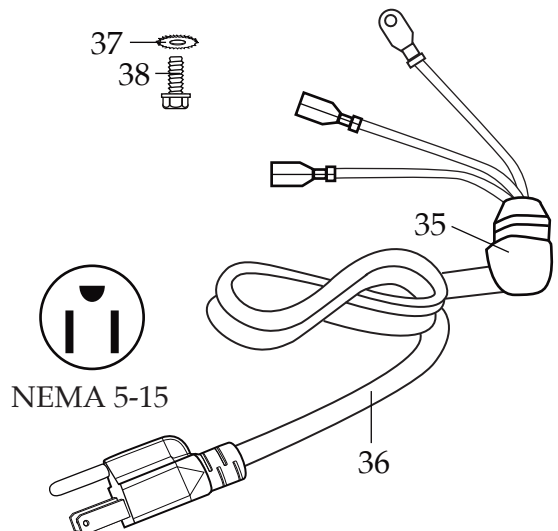

# WARING COMMERCIAL®

Blender Unit Components  
**CB15VP**

**033485**  
Brush Cap  
(2 required)

**027381**  
Brush & Spring Assembly  
(2 required)

Date Code Location  
YY|MM|DD  
year year | month month | day day

<b>Illustration#</b>	<b>Part#</b>	<b>Description</b>
1	028530	Jar Lid Cover
2	028226	Container Lid
3	030118	Plastic Gallon Container
4	502977	Complete Blending Assembly
5	004946	Special Washer
6	012008	Lock Nut
7	002972	Cap Nut
8	027581	Flat Washer (2 required)
9	027683	Blade
10	018389	"O" Ring
11	027582	Bearing Cap
12	018390	Small "V" Ring
13	023934	Bearing Holder
14	025817	Key
15	018386	Bearing (2 required)
16	023926	Spacer
17	023907	Spring Washer
18	023927	Retaining Ring
19	023906	Large "V" Ring
20	023933	Drive Shaft
21	503328	Coupling
22	025871	Jar Pad
23	028025	Top Housing
24	503527	Control Panel Assembly Relabeled
25	029888	Control Panel Rear
26	026497	Screw (4 required)
27	030453	Control Panel Baffle
28	002984	Washer (4 required)

Illustration#	Part#	Description
29	016691	Hex Bolt (4 required)
30	035520	Leili Motor
31	026318	Baffle
32	018791	Screen
33	026500	Screw (6 required)
34	013731	Cable Tie (2 required)
35	018811	Strain Relief
36	503329	Cord Set
37	002943	Ground Washer
38	027278	Ground Screw
39	026317	Bottom Housing
40	002984	Washer (4 required)
41	026412	Screw (4 required)
42	026296	Foot (4 required)
43	018314	Washer (4 required)
44	026493	Screw (4 required)