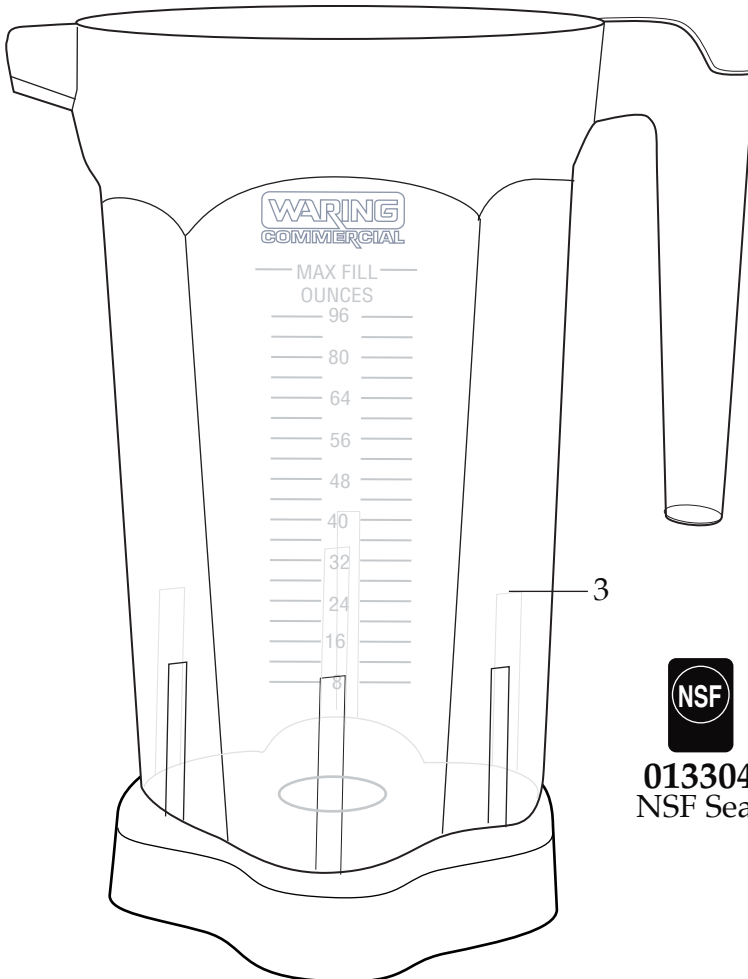

## One Gallon Variable Speed Blender with a Plastic Stackable Container CB15VP

**013304**  
NSF Seal

**503562**  
1 Gallon Plastic Container  
with Blending Assembly

**502977**  
Blending Assembly

# WARING COMMERCIAL®

Blender Unit Components  
**CB15VP**

**033485**  
Brush Cap  
(2 required)

**027381**  
Brush & Spring Assembly  
(2 required)

Date Code Location  
YY|MM|DD  
year year | month month | day day