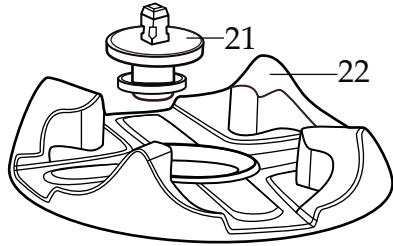

## One Gallon Variable Speed Blender with a Plastic Stackable Container CB15VP

**013304**  
NSF Seal

**503562**  
1 Gallon Plastic Container  
with Blending Assembly

**502977**  
Blending Assembly

# WARING COMMERCIAL®

Blender Unit Components  
**CB15VP**

**033485**  
Brush Cap  
(2 required)

**027381**  
Brush & Spring Assembly  
(2 required)

Date Code Location  
YY|MM|DD  
year year | month month | day day