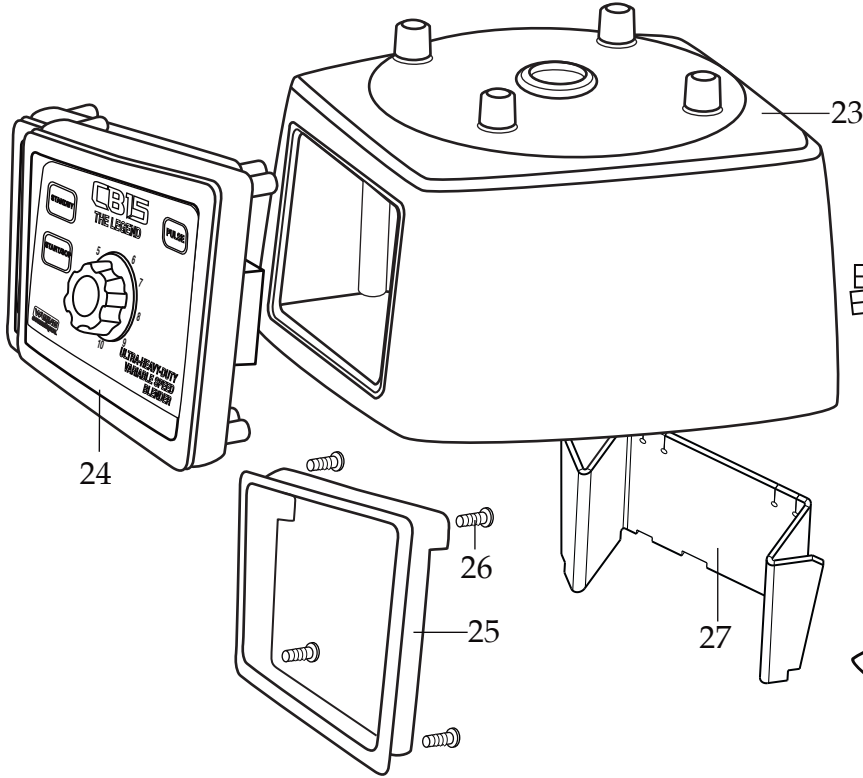

## One Gallon Variable Speed Blender with a Plastic Stackable Container CB15VP

**013304**  
NSF Seal

**503562**  
1 Gallon Plastic Container  
with Blending Assembly

**502977**  
Blending Assembly

# WARING COMMERCIAL®

Blender Unit Components  
**CB15VP**

**033485**  
Brush Cap  
(2 required)

**027381**  
Brush & Spring Assembly  
(2 required)

Date Code Location  
YY|MM|DD  
year year | month month | day day

<b>Illustration#</b>	<b>Part#</b>	<b>Description</b>
1	028530	Jar Lid Cover
2	028226	Container Lid
3	030118	Plastic Gallon Container
4	502977	Complete Blending Assembly
5	004946	Special Washer
6	012008	Lock Nut
7	002972	Cap Nut
8	027581	Flat Washer (2 required)
9	027683	Blade
10	018389	"O" Ring
11	027582	Bearing Cap
12	018390	Small "V" Ring
13	023934	Bearing Holder
14	025817	Key
15	018386	Bearing (2 required)
16	023926	Spacer
17	023907	Spring Washer
18	023927	Retaining Ring
19	023906	Large "V" Ring
20	023933	Drive Shaft
21	503328	Coupling
22	025871	Jar Pad
23	028025	Top Housing
24	503527	Control Panel Assembly Relabeled
25	029888	Control Panel Rear
26	026497	Screw (4 required)
27	030453	Control Panel Baffle
28	002984	Washer (4 required)