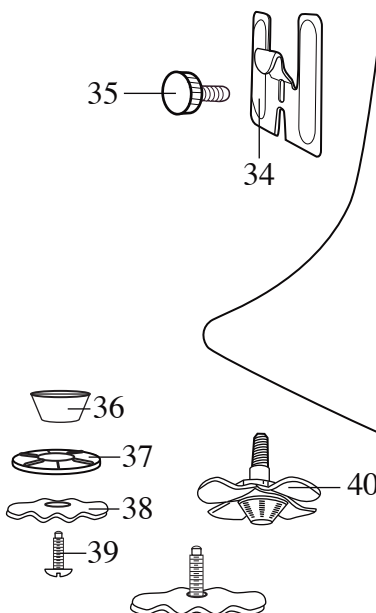

030556 Container (CAC20)
(optional)

032587
Solid Agitator
with Screw
(CAC09)

Unit Information		
	1 Amp.	
	Water Load	Milkshake Load
RPM's	High - 20,000	High - 15,000
	Low - 15,000	
	Butterfly Agitator - soft ice cream	
	Solid Agitator - hard ice cream	

Catalog #	Model #
DMC20	31DM43
DMX25	31DM37
DMC60	31DM28 (<i>Discontinued</i>)
DMC10	31DM36 (<i>Discontinued</i>)
DMX10	31DM52 (<i>Discontinued</i>)

Illustration #	Part #	Description
1	501480 500933	Top Housing Top Housing /DMC60
2	013662	Sems
3	018374 500784	Rocker Switch Switch /older DMX25
4	013661	Sems 2 Req.'d
5	013658	Sems 3 Req.'d
6	013604	Washer 6 Req.'d
7	011917	Spacer 3 Req.'d
8	013603	Vibration Dampener 6 Req.'d
9	025255 702120	Motor Motor /DMC60
10	013710	Baffle
11	013659	Sems
12	002943	Washer
13	503056 501353 502731 501172	Switch Assy. Switch Assy. (<i>older units</i>) Switch Assy. /DMX25 Switch Assy. /DMC60
13a	013612	Switch Return Spring
14	002943	Washer 4 Req.'d
15	013659	Sems 2 Req.'d
16	016118	Rear Cover Plate
17	013658	Sems
18	500671	Lead /green
19	500692	Lead /brown
20	013606	Snap Bushing
21	013731	Cable Tie 2 Req.'d
22	012409	Crimp Connector 2 Req.'d 3 Req.'d-DMX25, DMC10, DMX10
23	003565 500830	Cord Set Cord Set (<i>older units</i>)
24	013680	Strain Relief
25	002943	Washer
26	013659	Sems

Items Not Shown

- 502706 - Fuse Assy. /DMX25
- 019938 - Shaft Extension 1" longer /must use 013664 Screw Ill. #39
- 013600 - Pilot Light /DMC10, DMX10 - Obsolete
- 013824 - Timer Knob /DMC10, DMX10
- 013698 - Screw 2 Req.'d /timer knob DMC10, DMX10
- 500675 - Timer & Lead Assy. /DMC10, DMX10