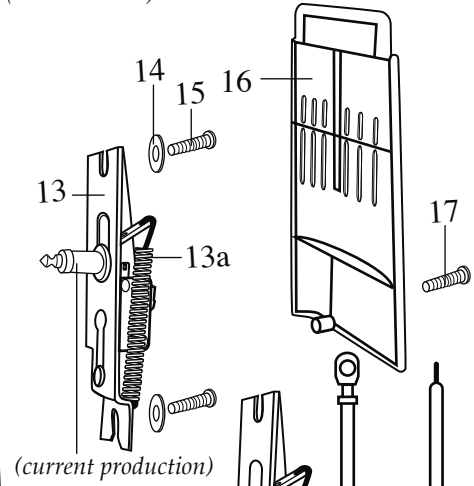

030556 Container (CAC20)
(optional)

032587
Solid Agitator
with Screw
(CAC09)

Unit Information		
	1 Amp.	
	Water Load	Milkshake Load
RPM's	High - 20,000	High - 15,000
	Low - 15,000	
	Butterfly Agitator - soft ice cream	
	Solid Agitator - hard ice cream	

Catalog #	Model #
DMC20	31DM43
DMX25	31DM37
DMC60	31DM28 (Discontinued)
DMC10	31DM36 (Discontinued)
DMX10	31DM52 (Discontinued)

Illustration #	Part #	Description
27	016117	Body /coated
28	016979	Bumper 4 Req.'d
29	500679	Bottom Plate Assy.
30	013660	Sems 2 Req.'d
31	017576	Mounting Foot 4 Req.'d
32	017861 014900	Front Panel Front Panel /DMC60
33	026720 501355 014982	Actuator Knob /snap on Actuator Knob (older units) Actuator /DMC60
34	013646	Container Support
35	013918	Container Support Screw
36	013630	Shaft Collar
37	013654	Splash Guard Disc
38	016599	Disk Agitator
39	016384	Screw
40	500669	Butterfly Agitator

Items Not Shown

- 502706 - Fuse Assy. /DMX25
- 019938 - Shaft Extension 1" longer /must use 013664 Screw Ill. #39
- 013600 - Pilot Light /DMC10, DMX10 - Obsolete
- 013824 - Timer Knob /DMC10, DMX10
- 013698 - Screw 2 Req.'d /timer knob DMC10, DMX10
- 500675 - Timer & Lead Assy. /DMC10, DMX10