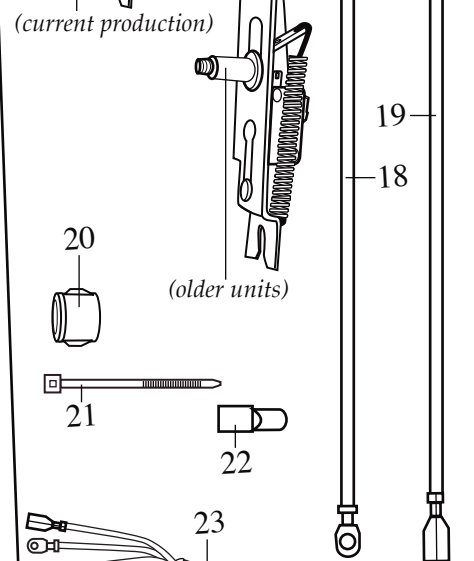

030556 Container (CAC20)
(optional)

032587
Solid Agitator
with Screw
(CAC09)

Unit Information		
	1 Amp.	
	Water Load	Milkshake Load
RPM's	High - 20,000	High - 15,000
	Low - 15,000	
	Butterfly Agitator - soft ice cream	
	Solid Agitator - hard ice cream	

Catalog #	Model #
DMC20	31DM43
DMX25	31DM37
DMC60	31DM28 (<i>Discontinued</i>)
DMC10	31DM36 (<i>Discontinued</i>)
DMX10	31DM52 (<i>Discontinued</i>)

Illustration #	Part #	Description
1	501480 500933	Top Housing Top Housing /DMC60
2	013662	Sems
3	018374 500784	Rocker Switch Switch /older DMX25
4	013661	Sems 2 Req.'d
5	013658	Sems 3 Req.'d
6	013604	Washer 6 Req.'d
7	011917	Spacer 3 Req.'d
8	013603	Vibration Dampener 6 Req.'d
9	025255 702120	Motor Motor /DMC60
10	013710	Baffle
11	013659	Sems
12	002943	Washer
13	503056 501353 502731 501172	Switch Assy. Switch Assy. (<i>older units</i>) Switch Assy. /DMX25 Switch Assy. /DMC60
13a	013612	Switch Return Spring
14	002943	Washer 4 Req.'d
15	013659	Sems 2 Req.'d
16	016118	Rear Cover Plate
17	013658	Sems
18	500671	Lead /green
19	500692	Lead /brown
20	013606	Snap Bushing
21	013731	Cable Tie 2 Req.'d
22	012409	Crimp Connector 2 Req.'d 3 Req.'d-DMX25, DMC10, DMX10
23	003565 500830	Cord Set Cord Set (<i>older units</i>)
24	013680	Strain Relief
25	002943	Washer
26	013659	Sems

Catalog #	Model #
DMC20	31DM43
DMX25	31DM37
DMC60	31DM28 (Discontinued)
DMC10	31DM36 (Discontinued)
DMX10	31DM52 (Discontinued)

Illustration #	Part #	Description
27	016117	Body /coated
28	016979	Bumper 4 Req.'d
29	500679	Bottom Plate Assy.
30	013660	Sems 2 Req.'d
31	017576	Mounting Foot 4 Req.'d
32	017861 014900	Front Panel Front Panel /DMC60
33	026720 501355 014982	Actuator Knob /snap on Actuator Knob (older units) Actuator /DMC60
34	013646	Container Support
35	013918	Container Support Screw
36	013630	Shaft Collar
37	013654	Splash Guard Disc
38	016599	Disk Agitator
39	016384	Screw
40	500669	Butterfly Agitator