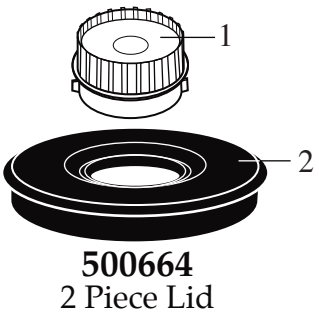

500664
2 Piece Lid