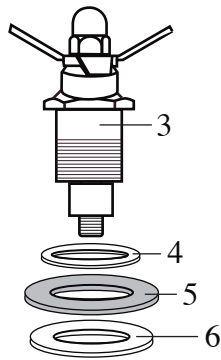

503154 (changed after 6/5/2007)
Container with Blending Assembly

503173
Blending Assembly

Illustration #	Part #	Description
1	011700	Center Lid
2	013442	Round Outer Lid
3	503153	Blade Assembly
4	009724	Nylon Washer
5	003537	Stainless Steel Washer (2 required)
6	003509	Neoprene Washer (2 required)
7	009780	Hex Nut
8	003507	Stainless Steel Washer
9	014014	Drive Coupling (wagon wheel)
10	019560-E	48 oz Eastman Container <i>(changed after 6/5/2007)</i>
11	018999	Coupling (1 on unit 1 extra)
12	026413	Washer Cap
13	007559	Screw (4 required)
14	026538	Jar Support
15	026220	Brushed Stainless Steel Top Housing
16	019935	Housing Seal
17	029355 012698	Toggle Switch <i>(on units after 9/17/2003)</i> Toggle Switch
18	014604	Lock Washer
19	016236	Hex Nut (1 required <i>on units after 11/25/2002</i>) (2 required)
20	025664 008392	Motor Spacer Plate <i>(on units after 3/31/2003)</i> Spacer (2 required)
21	029320	Motor <i>(changed 12/7/2009)</i>
22	501232	White Lead
23	009051	Wire Nut (2 required)
24	012409	Crimp Connector <i>(on units after 2/12/2008)</i>
25	025662	Baffle
26	008324	Gasket
27	029309 003565	Cord Set <i>(on units after 2/12/2008)</i> Cord Set

Illustration #	Part #	Description
28	012920 007556	Strain Relief (on units after 2/12/2008) Strain Relief
29	013963	Bottom Housing Screen
30	028591-X 014012	Bottom Housing (on units after 2/12/2008) Bottom Housing
31	017239	Screw (4 required)
32	004090	Foot (4 required)

Parts No Longer Used

500455 - Black Lead Assembly with 003262-diode (on units before 5/20/2003)

002436 - Ground Screw (on units before 2/10/2009)

002943 - Ground Washer (on units before 2/10/2009)

502240 Blade and Shaft Assembly