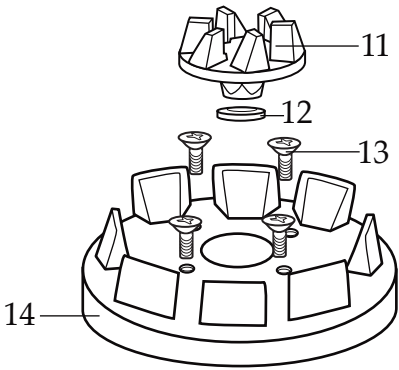

503154 (changed after 6/5/2007)
Container with Blending Assembly

503173
Blending Assembly

Illustration #	Part #	Description
1	011700	Center Lid
2	013442	Round Outer Lid
3	503153	Blade Assembly
4	009724	Nylon Washer
5	003537	Stainless Steel Washer (2 required)
6	003509	Neoprene Washer (2 required)
7	009780	Hex Nut
8	003507	Stainless Steel Washer
9	014014	Drive Coupling (wagon wheel)
10	019560-E	48 oz Eastman Container <i>(changed after 6/5/2007)</i>
11	018999	Coupling (1 on unit 1 extra)
12	026413	Washer Cap
13	007559	Screw (4 required)
14	026538	Jar Support
15	026220	Brushed Stainless Steel Top Housing
16	019935	Housing Seal
17	029355 012698	Toggle Switch <i>(on units after 9/17/2003)</i> Toggle Switch
18	014604	Lock Washer
19	016236	Hex Nut (1 required <i>on units after 11/25/2002</i>) (2 required)
20	025664 008392	Motor Spacer Plate <i>(on units after 3/31/2003)</i> Spacer (2 required)
21	029320	Motor <i>(changed 12/7/2009)</i>
22	501232	White Lead
23	009051	Wire Nut (2 required)
24	012409	Crimp Connector <i>(on units after 2/12/2008)</i>
25	025662	Baffle
26	008324	Gasket
27	029309 003565	Cord Set <i>(on units after 2/12/2008)</i> Cord Set

Illustration #	Part #	Description
28	012920 007556	Strain Relief (on units after 2/12/2008) Strain Relief
29	013963	Bottom Housing Screen
30	028591-X 014012	Bottom Housing (on units after 2/12/2008) Bottom Housing
31	017239	Screw (4 required)
32	004090	Foot (4 required)

Parts No Longer Used

500455 - Black Lead Assembly with 003262-diode (on units before 5/20/2003)

002436 - Ground Screw (on units before 2/10/2009)

002943 - Ground Washer (on units before 2/10/2009)

502240 Blade and Shaft Assembly