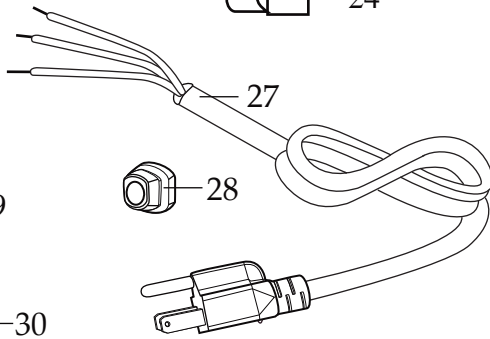

503154 (changed after 6/5/2007)
Container with Blending Assembly

503173
Blending Assembly

Illustration #	Part #	Description
1	011700	Center Lid
2	013442	Round Outer Lid
3	503153	Blade Assembly
4	009724	Nylon Washer
5	003537	Stainless Steel Washer (2 required)
6	003509	Neoprene Washer (2 required)
7	009780	Hex Nut
8	003507	Stainless Steel Washer
9	014014	Drive Coupling (wagon wheel)
10	019560-E	48 oz Eastman Container <i>(changed after 6/5/2007)</i>
11	018999	Coupling (1 on unit 1 extra)
12	026413	Washer Cap
13	007559	Screw (4 required)
14	026538	Jar Support
15	026220	Brushed Stainless Steel Top Housing
16	019935	Housing Seal
17	029355 012698	Toggle Switch <i>(on units after 9/17/2003)</i> Toggle Switch
18	014604	Lock Washer
19	016236	Hex Nut (1 required <i>on units after 11/25/2002</i>) (2 required)
20	025664 008392	Motor Spacer Plate <i>(on units after 3/31/2003)</i> Spacer (2 required)
21	029320	Motor <i>(changed 12/7/2009)</i>
22	501232	White Lead
23	009051	Wire Nut (2 required)
24	012409	Crimp Connector <i>(on units after 2/12/2008)</i>
25	025662	Baffle
26	008324	Gasket
27	029309 003565	Cord Set <i>(on units after 2/12/2008)</i> Cord Set

Illustration #	Part #	Description
28	012920 007556	Strain Relief (on units after 2/12/2008) Strain Relief
29	013963	Bottom Housing Screen
30	028591-X 014012	Bottom Housing (on units after 2/12/2008) Bottom Housing
31	017239	Screw (4 required)
32	004090	Foot (4 required)

Parts No Longer Used

500455 - Black Lead Assembly with 003262-diode (on units before 5/20/2003)

002436 - Ground Screw (on units before 2/10/2009)

002943 - Ground Washer (on units before 2/10/2009)

502240 Blade and Shaft Assembly