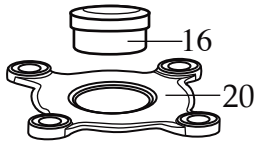

503154 (changed after 6/5/2007)
Container with Blending Assembly

503173
Blending Assembly

Illustration #	Part #	Description
1	011700	Center Lid
2	013442	Round Outer Lid
3	503153	Blade Assembly
4	009724	Nylon Washer
5	003537	Stainless Steel Washer (2 required)
6	003509	Neoprene Washer (2 required)
7	009780	Hex Nut
8	003507	Stainless Steel Washer
9	014014	Drive Coupling (wagon wheel)
10	019560-E	48 oz Eastman Container <i>(changed after 6/5/2007)</i>
11	018999	Coupling (1 on unit 1 extra)
12	026413	Washer Cap
13	007559	Screw (4 required)
14	026538	Jar Support
15	026220	Brushed Stainless Steel Top Housing
16	019935	Housing Seal
17	029355 012698	Toggle Switch <i>(on units after 9/17/2003)</i> Toggle Switch
18	014604	Lock Washer
19	016236	Hex Nut (1 required <i>on units after 11/25/2002</i>) (2 required)
20	025664 008392	Motor Spacer Plate <i>(on units after 3/31/2003)</i> Spacer (2 required)
21	029320	Motor <i>(changed 12/7/2009)</i>
22	501232	White Lead
23	009051	Wire Nut (2 required)
24	012409	Crimp Connector <i>(on units after 2/12/2008)</i>
25	025662	Baffle
26	008324	Gasket
27	029309 003565	Cord Set <i>(on units after 2/12/2008)</i> Cord Set

Illustration #	Part #	Description
28	012920 007556	Strain Relief (on units after 2/12/2008) Strain Relief
29	013963	Bottom Housing Screen
30	028591-X 014012	Bottom Housing (on units after 2/12/2008) Bottom Housing
31	017239	Screw (4 required)
32	004090	Foot (4 required)

Parts No Longer Used

500455 - Black Lead Assembly with 003262-diode (on units before 5/20/2003)

002436 - Ground Screw (on units before 2/10/2009)

002943 - Ground Washer (on units before 2/10/2009)

502240 Blade and Shaft Assembly