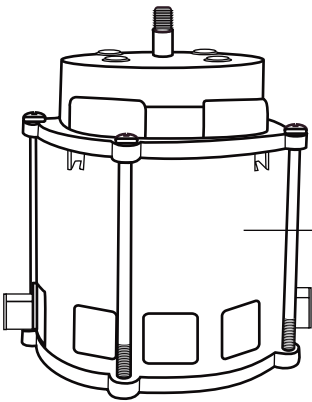

503154 (changed after 6/5/2007)
Container with Blending Assembly

503173
Blending Assembly

Illustration #	Part #	Description
1	011700	Center Lid
2	013442	Round Outer Lid
3	503153	Blade Assembly
4	009724	Nylon Washer
5	003537	Stainless Steel Washer (2 required)
6	003509	Neoprene Washer (2 required)
7	009780	Hex Nut
8	003507	Stainless Steel Washer
9	014014	Drive Coupling (wagon wheel)
10	019560-E	48 oz Eastman Container <i>(changed after 6/5/2007)</i>
11	018999	Coupling (1 on unit 1 extra)
12	026413	Washer Cap
13	007559	Screw (4 required)
14	026538	Jar Support
15	026220	Brushed Stainless Steel Top Housing
16	019935	Housing Seal
17	029355 012698	Toggle Switch <i>(on units after 9/17/2003)</i> Toggle Switch
18	014604	Lock Washer
19	016236	Hex Nut (1 required <i>on units after 11/25/2002</i>) (2 required)
20	025664 008392	Motor Spacer Plate <i>(on units after 3/31/2003)</i> Spacer (2 required)
21	029320	Motor <i>(changed 12/7/2009)</i>
22	501232	White Lead
23	009051	Wire Nut (2 required)
24	012409	Crimp Connector <i>(on units after 2/12/2008)</i>
25	025662	Baffle
26	008324	Gasket
27	029309 003565	Cord Set <i>(on units after 2/12/2008)</i> Cord Set

Illustration #	Part #	Description
28	012920 007556	Strain Relief (on units after 2/12/2008) Strain Relief
29	013963	Bottom Housing Screen
30	028591-X 014012	Bottom Housing (on units after 2/12/2008) Bottom Housing
31	017239	Screw (4 required)
32	004090	Foot (4 required)

Parts No Longer Used

500455 - Black Lead Assembly with 003262-diode (on units before 5/20/2003)

002436 - Ground Screw (on units before 2/10/2009)

002943 - Ground Washer (on units before 2/10/2009)

502240 Blade and Shaft Assembly