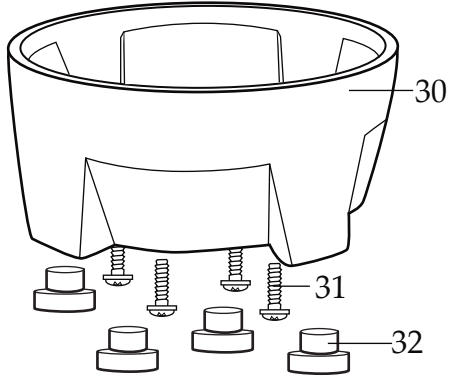

503154 (changed after 6/5/2007)
Container with Blending Assembly

503173
Blending Assembly

Illustration #	Part #	Description
1	011700	Center Lid
2	013442	Round Outer Lid
3	503153	Blade Assembly
4	009724	Nylon Washer
5	003537	Stainless Steel Washer (2 required)
6	003509	Neoprene Washer (2 required)
7	009780	Hex Nut
8	003507	Stainless Steel Washer
9	014014	Drive Coupling (wagon wheel)
10	019560-E	48 oz Eastman Container <i>(changed after 6/5/2007)</i>
11	018999	Coupling (1 on unit 1 extra)
12	026413	Washer Cap
13	007559	Screw (4 required)
14	026538	Jar Support
15	026220	Brushed Stainless Steel Top Housing
16	019935	Housing Seal
17	029355 012698	Toggle Switch <i>(on units after 9/17/2003)</i> Toggle Switch
18	014604	Lock Washer
19	016236	Hex Nut (1 required <i>on units after 11/25/2002</i>) (2 required)
20	025664 008392	Motor Spacer Plate <i>(on units after 3/31/2003)</i> Spacer (2 required)
21	029320	Motor <i>(changed 12/7/2009)</i>
22	501232	White Lead
23	009051	Wire Nut (2 required)
24	012409	Crimp Connector <i>(on units after 2/12/2008)</i>
25	025662	Baffle
26	008324	Gasket
27	029309 003565	Cord Set <i>(on units after 2/12/2008)</i> Cord Set

Illustration #	Part #	Description
28	012920 007556	Strain Relief (on units after 2/12/2008) Strain Relief
29	013963	Bottom Housing Screen
30	028591-X 014012	Bottom Housing (on units after 2/12/2008) Bottom Housing
31	017239	Screw (4 required)
32	004090	Foot (4 required)

Parts No Longer Used

500455 - Black Lead Assembly with 003262-diode (on units before 5/20/2003)

002436 - Ground Screw (on units before 2/10/2009)

002943 - Ground Washer (on units before 2/10/2009)

502240 Blade and Shaft Assembly