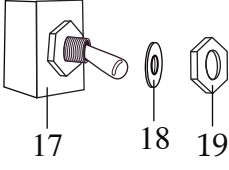

503154 (changed after 6/5/2007)
Container with Blending Assembly

503173
Blending Assembly

Illustration #	Part #	Description
1	011700	Center Lid
2	013442	Round Outer Lid
3	503153	Blade Assembly
4	009724	Nylon Washer
5	003537	Stainless Steel Washer (2 required)
6	003509	Neoprene Washer (2 required)
7	009780	Hex Nut
8	003507	Stainless Steel Washer
9	014014	Drive Coupling (wagon wheel)
10	019560-E	48 oz Eastman Container <i>(changed after 6/5/2007)</i>
11	018999	Coupling (1 on unit 1 extra)
12	026413	Washer Cap
13	007559	Screw (4 required)
14	026538	Jar Support
15	026220	Brushed Stainless Steel Top Housing
16	019935	Housing Seal
17	029355 012698	Toggle Switch <i>(on units after 9/17/2003)</i> Toggle Switch
18	014604	Lock Washer
19	016236	Hex Nut (1 required <i>on units after 11/25/2002</i>) (2 required)
20	025664 008392	Motor Spacer Plate <i>(on units after 3/31/2003)</i> Spacer (2 required)
21	029320	Motor <i>(changed 12/7/2009)</i>
22	501232	White Lead
23	009051	Wire Nut (2 required)
24	012409	Crimp Connector <i>(on units after 2/12/2008)</i>
25	025662	Baffle
26	008324	Gasket
27	029309 003565	Cord Set <i>(on units after 2/12/2008)</i> Cord Set

Illustration #	Part #	Description
28	012920 007556	Strain Relief (on units after 2/12/2008) Strain Relief
29	013963	Bottom Housing Screen
30	028591-X 014012	Bottom Housing (on units after 2/12/2008) Bottom Housing
31	017239	Screw (4 required)
32	004090	Foot (4 required)