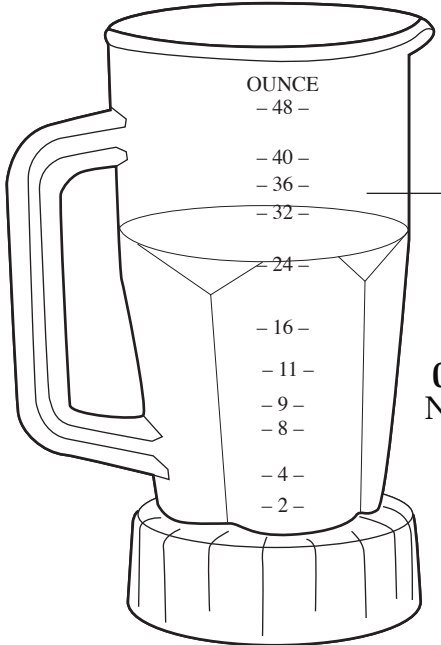

503154 (changed after 6/5/2007)
Container with Blending Assembly

503173
Blending Assembly

Illustration #	Part #	Description
1	011700	Center Lid
2	013442	Round Outer Lid
3	503153	Blade Assembly
4	009724	Nylon Washer
5	003537	Stainless Steel Washer (2 required)
6	003509	Neoprene Washer (2 required)
7	009780	Hex Nut
8	003507	Stainless Steel Washer
9	014014	Drive Coupling (wagon wheel)
10	019560-E	48 oz Eastman Container <i>(changed after 6/5/2007)</i>
11	018999	Coupling (1 on unit 1 extra)
12	026413	Washer Cap
13	007559	Screw (4 required)
14	026538	Jar Support
15	026220	Brushed Stainless Steel Top Housing
16	019935	Housing Seal
17	029355 012698	Toggle Switch <i>(on units after 9/17/2003)</i> Toggle Switch
18	014604	Lock Washer
19	016236	Hex Nut (1 required <i>on units after 11/25/2002</i>) (2 required)
20	025664 008392	Motor Spacer Plate <i>(on units after 3/31/2003)</i> Spacer (2 required)
21	029320	Motor <i>(changed 12/7/2009)</i>
22	501232	White Lead
23	009051	Wire Nut (2 required)
24	012409	Crimp Connector <i>(on units after 2/12/2008)</i>
25	025662	Baffle
26	008324	Gasket
27	029309 003565	Cord Set <i>(on units after 2/12/2008)</i> Cord Set