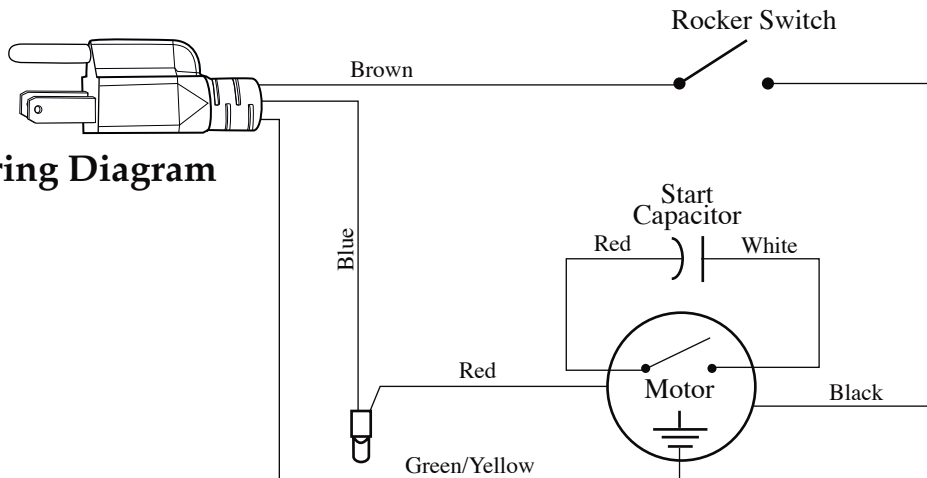

Catalog

Model

JC3000   JC3000   31JC32
JC4000   JC4000   31JC33

(on units after 7/30/2008)

314 Ella T. Grasso Ave.
Torrington, CT 06790
Tele. 1-800-269-6640
Fax 860-496-9017

www.waringcommercialproducts.com

Illustration#	Part#	Description
26	013680	Strain Relief
27	002899	Hex Nut (4 required)
28	018069	JC4000 Bottom Cover <i>(on units after 3/26/2021)</i>
	036890	JC4000 Bottom Cover Modified <i>(on units after 11/15/2018)</i>
	018069	JC4000 Bottom Cover
	018069	JC3000 Bottom Cover
29	018010	Screw (4 required)
30	018013	Washer (4 required)
31	018006	Foot (4 required)
32	018011	Screw (4 required)

Parts No Longer Used

Capacitor comes with Chiaphua Motor

029483 - JC4000 Motor Start Capacitor *(last used 11/15/2018)*

018118 - JC4000 Capacitor

029485 - JC3000 Motor Start Capacitor *(obsolete)*

018116 - JC3000 Capacitor *(obsolete)*

501813 - Brown Lead Assembly *(JC3000 last used on 2/4/2010)*
(JC4000 last used on 1/19/2010)

Wiring Diagram