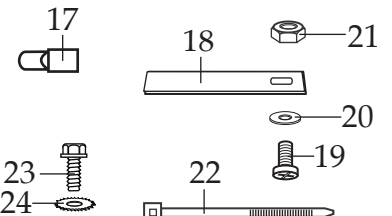

Limited One Year Warranty

019688

Name Plate

NEMA 5-15

013304
NSF Label
(on units after 8/6/2015)

Date Code Location

YY|MM|DD
year|year|month|month|day|day

Catalog**Model**

| Illustration# | Part# | Description |
|----------------------|--|---|
| 1 | 501812 | JC4000 Lexan Juicer Hood |
| 2 | 017994 017994-N | Lexan Large Reamer <i>(changed after 9/24/2019)</i> Lexan Large Reamer <i>(changed after 1/26/2015)</i> |
| 3 | 018690 018690-N | Lexan Small Reamer <i>(changed after 1/11/2020)</i> Lexan Small Reamer <i>(changed after 8/6/2015)</i> |
| 4 | 017998 | Strainer |
| 5 | 017997 | Bowl |
| 6 | 018008 | Washer |
| 7 | 018608 | Mounting Pad (5 required) |
| 8 | 018606 | Adapter |
| 9 | 018004 | Seal (open end toward motor) |
| 10 | 018009 | Hex Head Screw (4 required) |
| 11 | 018313 | Washer (4 required) |
| 12 | 018314 | Lock Washer (4 required) |
| 13 | 017992 | Base |
| 14 | 018012 | Screw (4 required) |
| 15 | 018003 | Rocker Switch |
| 16 | 028937 018001 036819 028935 018114 | JC3000 Motor <i>(on units after 11/7/2008)</i> JC3000 Motor JC4000 Chiaphua Motor <i>(on units after 11/15/2018)</i> JC4000 Motor <i>(on units after 1/19/2010)</i> JC4000 Motor (Obsolete) |
| 17 | 012409 | Crimp Connector <i>(JC3000 on units after 11/7/2008)</i> <i>(JC4000 on units after 1/19/2010)</i> |
| 18 | 503291 017999 018181 | JC3000 & JC4000 Retainer Clip Assembly JC3000 Retainer Clip <i>(on units before 1/9/2009)</i> JC4000 Retainer Clip <i>(on units before 7/10/2009)</i> |
| 19 | 018002 | Screw |
| 20 | 018013 | Washer |
| 21 | 002899 | Hex Nut |
| 22 | 013731 | Cable Tie <i>(on units after 6/1/2009)</i> |
| 23 | 027278 | Ground Screw <i>(on units after 6/1/2009)</i> |
| 24 | 002943 | Ground Washer <i>(on units after 6/1/2009)</i> |