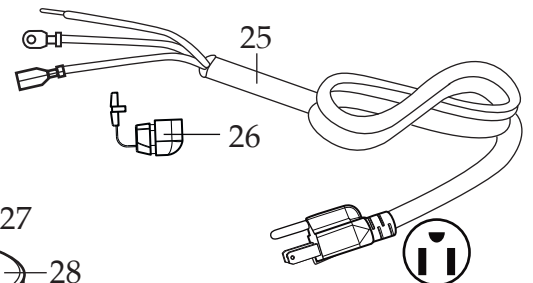

NEMA 5-15

013304
NSF Label
(on units after 8/6/2015)

Date Code Location

YY|MM|DD
year|year|month|month|day|day