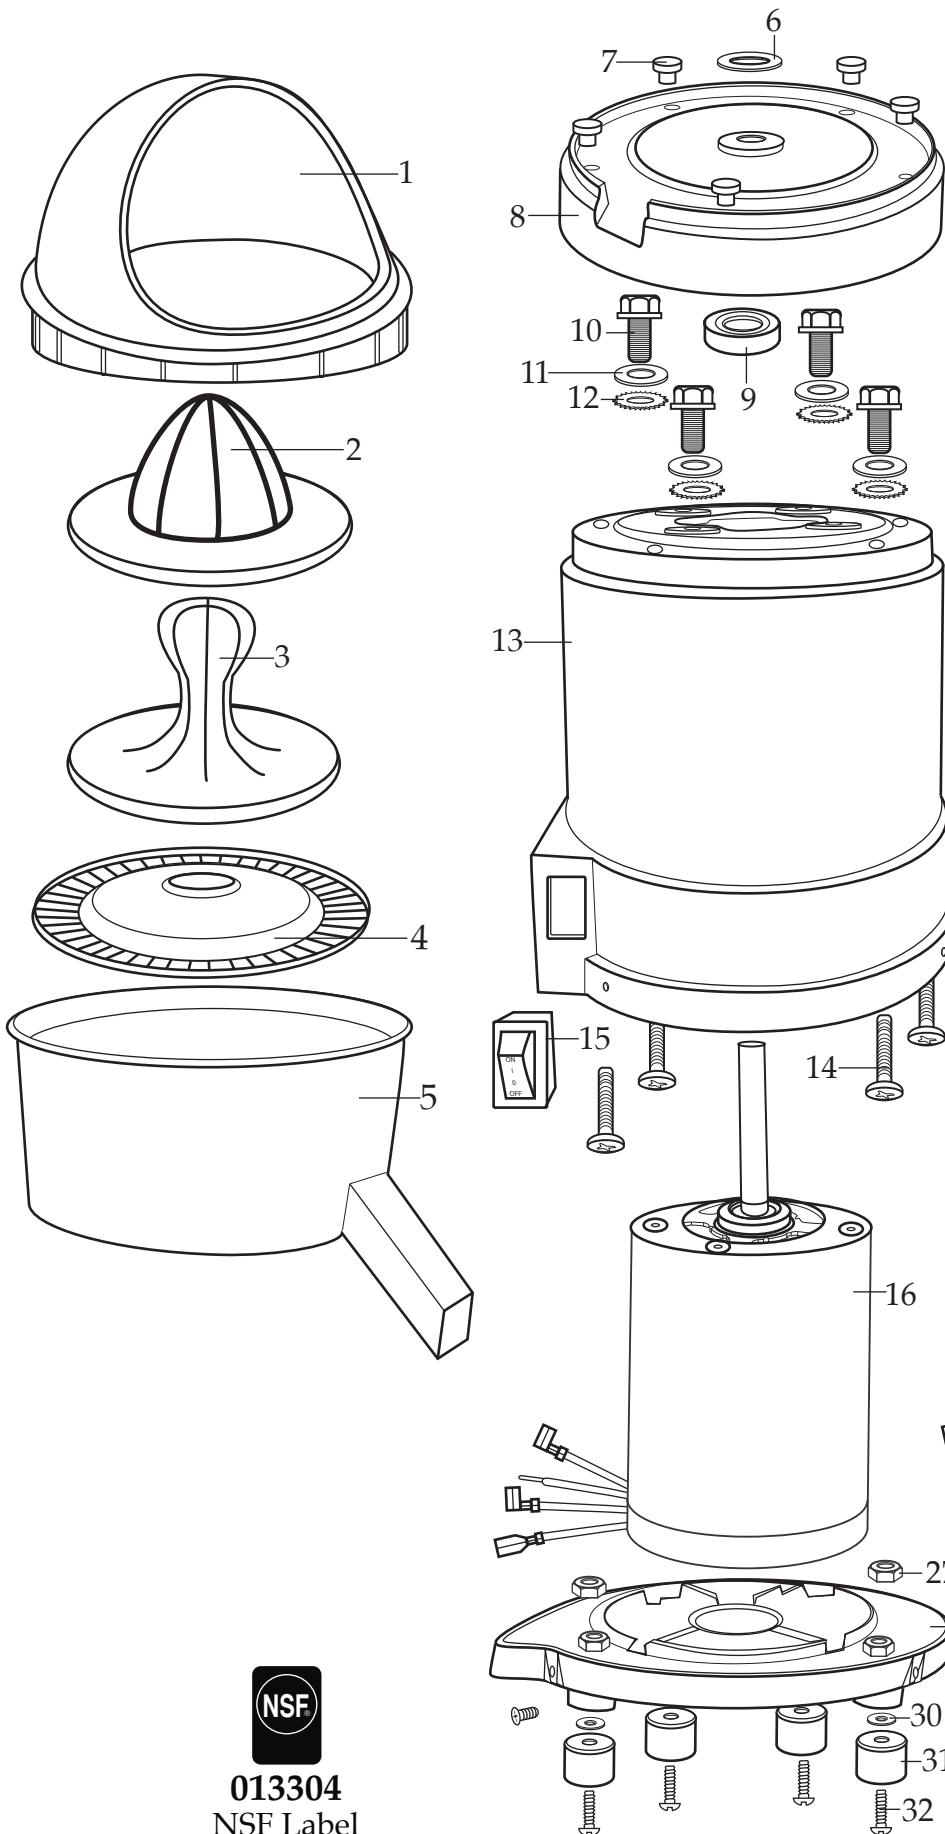

Limited One Year Warranty

019688

Name Plate

NEMA 5-15

013304
NSF Label
(on units after 8/6/2015)

Date Code Location

YY|MM|DD
year|year|month|month|day|day

Catalog**Model**

| Illustration# | Part# | Description |
|----------------------|--|---|
| 1 | 501812 | JC4000 Lexan Juicer Hood |
| 2 | 017994 017994-N | Lexan Large Reamer <i>(changed after 9/24/2019)</i> Lexan Large Reamer <i>(changed after 1/26/2015)</i> |
| 3 | 018690 018690-N | Lexan Small Reamer <i>(changed after 1/11/2020)</i> Lexan Small Reamer <i>(changed after 8/6/2015)</i> |
| 4 | 017998 | Strainer |
| 5 | 017997 | Bowl |
| 6 | 018008 | Washer |
| 7 | 018608 | Mounting Pad (5 required) |
| 8 | 018606 | Adapter |
| 9 | 018004 | Seal (open end toward motor) |
| 10 | 018009 | Hex Head Screw (4 required) |
| 11 | 018313 | Washer (4 required) |
| 12 | 018314 | Lock Washer (4 required) |
| 13 | 017992 | Base |
| 14 | 018012 | Screw (4 required) |
| 15 | 018003 | Rocker Switch |
| 16 | 028937 018001 036819 028935 018114 | JC3000 Motor <i>(on units after 11/7/2008)</i> JC3000 Motor JC4000 Chiaphua Motor <i>(on units after 11/15/2018)</i> JC4000 Motor <i>(on units after 1/19/2010)</i> JC4000 Motor (Obsolete) |
| 17 | 012409 | Crimp Connector <i>(JC3000 on units after 11/7/2008)</i> <i>(JC4000 on units after 1/19/2010)</i> |
| 18 | 503291 017999 018181 | JC3000 & JC4000 Retainer Clip Assembly JC3000 Retainer Clip <i>(on units before 1/9/2009)</i> JC4000 Retainer Clip <i>(on units before 7/10/2009)</i> |
| 19 | 018002 | Screw |
| 20 | 018013 | Washer |
| 21 | 002899 | Hex Nut |
| 22 | 013731 | Cable Tie <i>(on units after 6/1/2009)</i> |
| 23 | 027278 | Ground Screw <i>(on units after 6/1/2009)</i> |
| 24 | 002943 | Ground Washer <i>(on units after 6/1/2009)</i> |