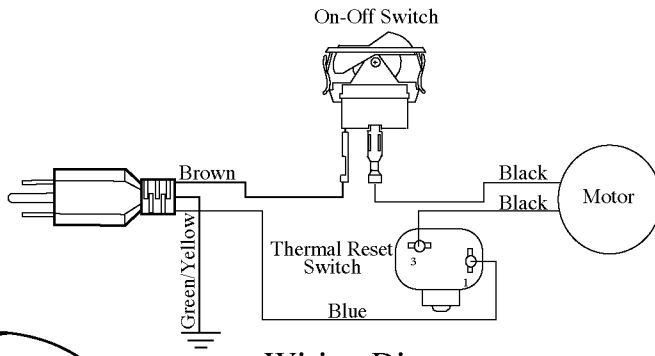

WARING COMMERCIAL

JCC15

JCCQ15 /Canadian

These Units Are No Longer In Production

Catalog	Model
JCC15	31JC13
JCCQ15	31JC17

Illustration#	Part#	Description
1	015529	Splash Hood
2	015531	Wiper Strainer
3	015530	Hood Adapter
4	017310	Reamer
5	501662	Citrus Housing (<i>Obsolete</i>) Retail Attachment is Available 015239 - Rubber Wheel /bottom of citrus housing
6	015205	Bowl /stainless steel
7	015628	Wear Disk
8	015167	Speed Nut
9	015166	Impeller
10	017887	Screw 2 Req.'d
11	015178	Cover Lock 2 Req.'d
12	015406	Top Housing
13	017245	On-Off Switch
14	015627	Rotor
15	015488	Stator
16	015177	Screw 2 Req.'d
17	501316	Cord Set
18	015337	Washer /ground
19	002436	Screw /ground
20	015158	Bearing
21	015185	Support Disc 2 Req.'d
22	015183	Reset Switch
23	015186	Bottom Housing
24	015184	Hex Nut
25	015187	Set Screw
26	015188	Nut
27	015177	Screw 4 Req.'d
28	016129	Foot Ring
29	015265	Bottom Plate for JCCQ15
30	015179	Screw for JCCQ15