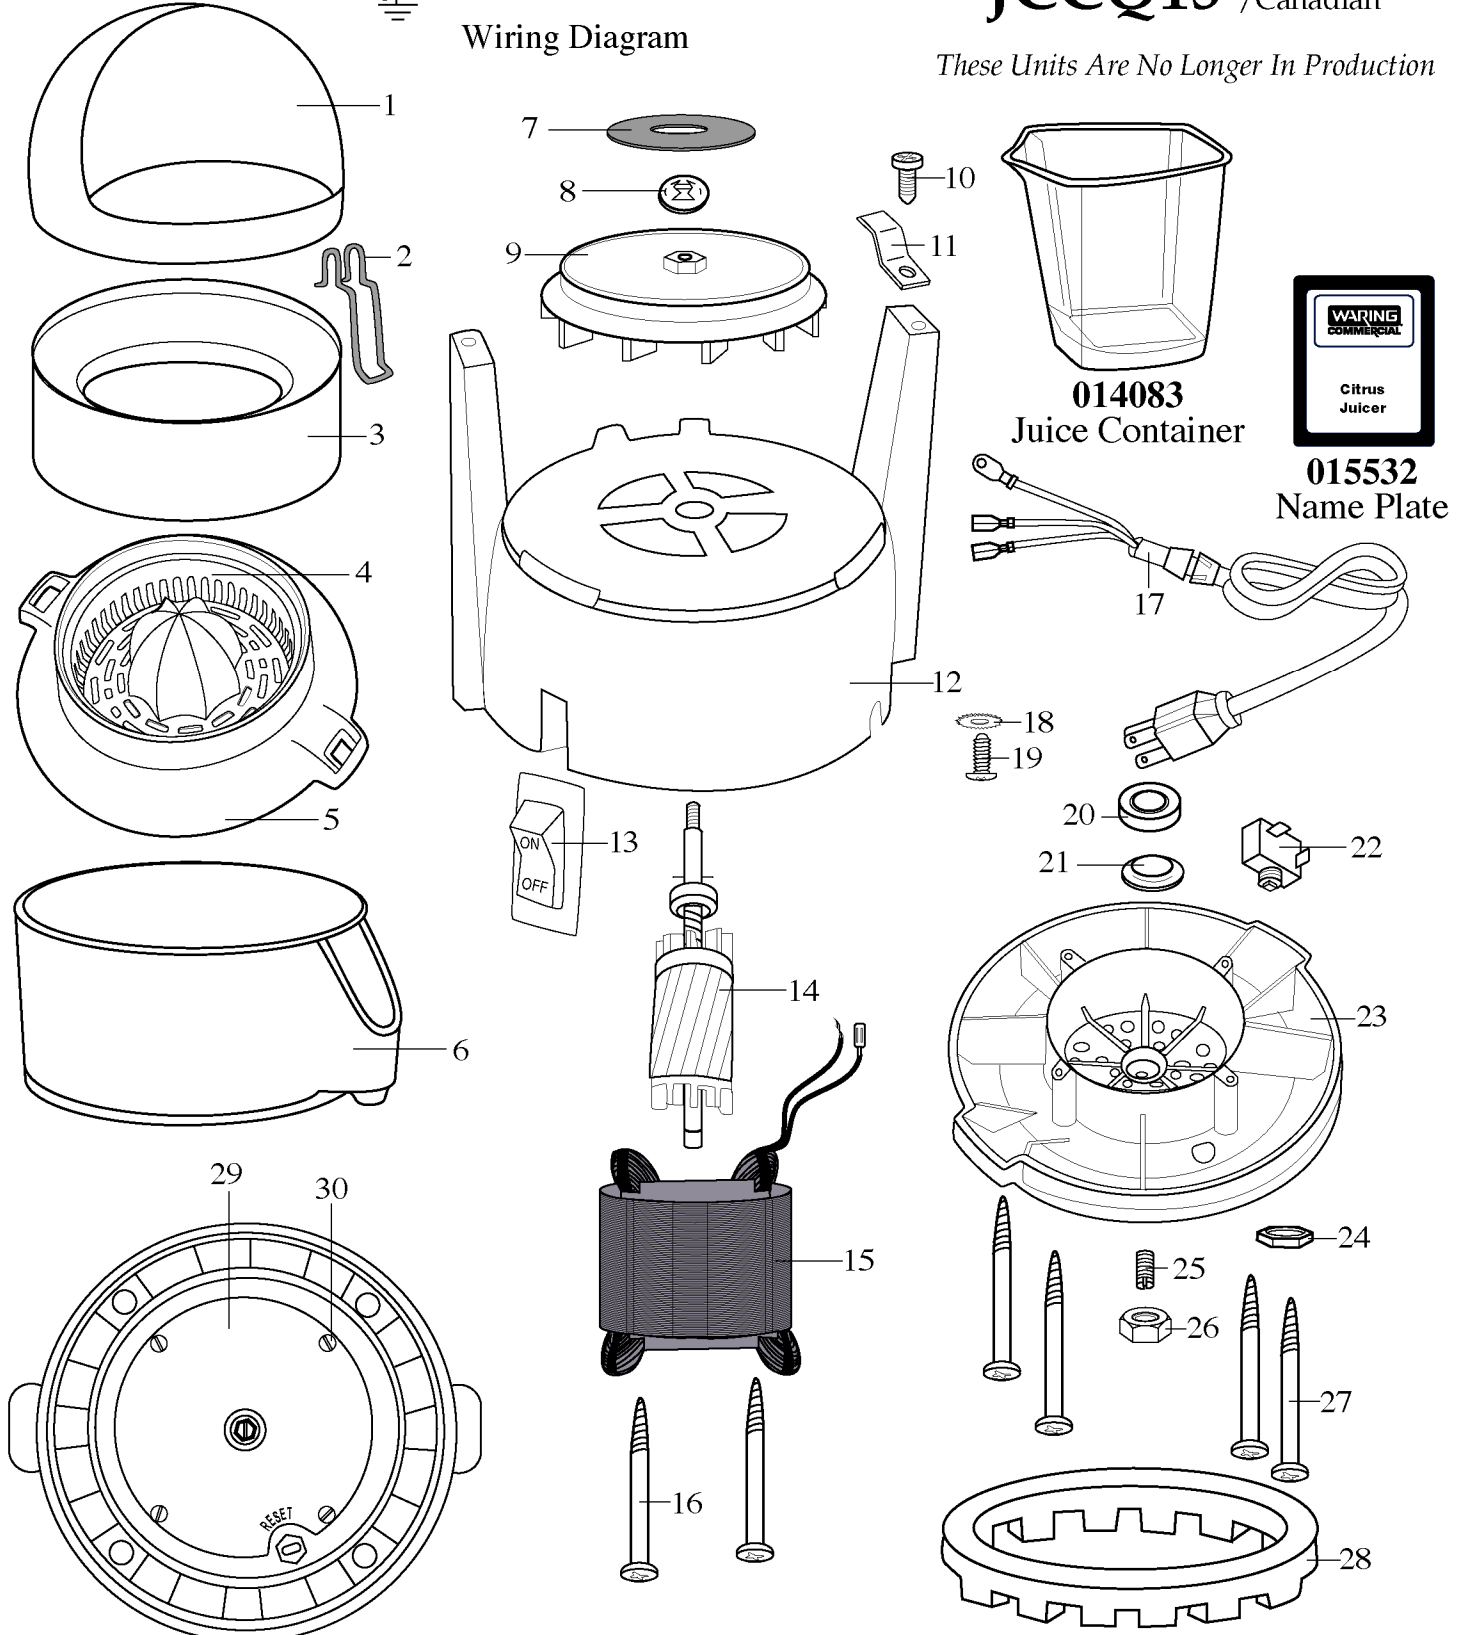

WARING COMMERCIAL

JCC15

JCCQ15 /Canadian

These Units Are No Longer In Production

Catalog	Model
JCC15	31JC13
JCCQ15	31JC17

Illustration#	Part#	Description
1	015529	Splash Hood
2	015531	Wiper Strainer
3	015530	Hood Adapter
4	017310	Reamer
5	501662	Citrus Housing (<i>Obsolete</i>) Retail Attachment is Available 015239 - Rubber Wheel /bottom of citrus housing
6	015205	Bowl /stainless steel
7	015628	Wear Disk
8	015167	Speed Nut
9	015166	Impeller
10	017887	Screw 2 Req.'d
11	015178	Cover Lock 2 Req.'d
12	015406	Top Housing
13	017245	On-Off Switch
14	015627	Rotor
15	015488	Stator
16	015177	Screw 2 Req.'d
17	501316	Cord Set
18	015337	Washer /ground
19	002436	Screw /ground
20	015158	Bearing
21	015185	Support Disc 2 Req.'d
22	015183	Reset Switch
23	015186	Bottom Housing
24	015184	Hex Nut
25	015187	Set Screw
26	015188	Nut
27	015177	Screw 4 Req.'d
28	016129	Foot Ring
29	015265	Bottom Plate for JCCQ15
30	015179	Screw for JCCQ15