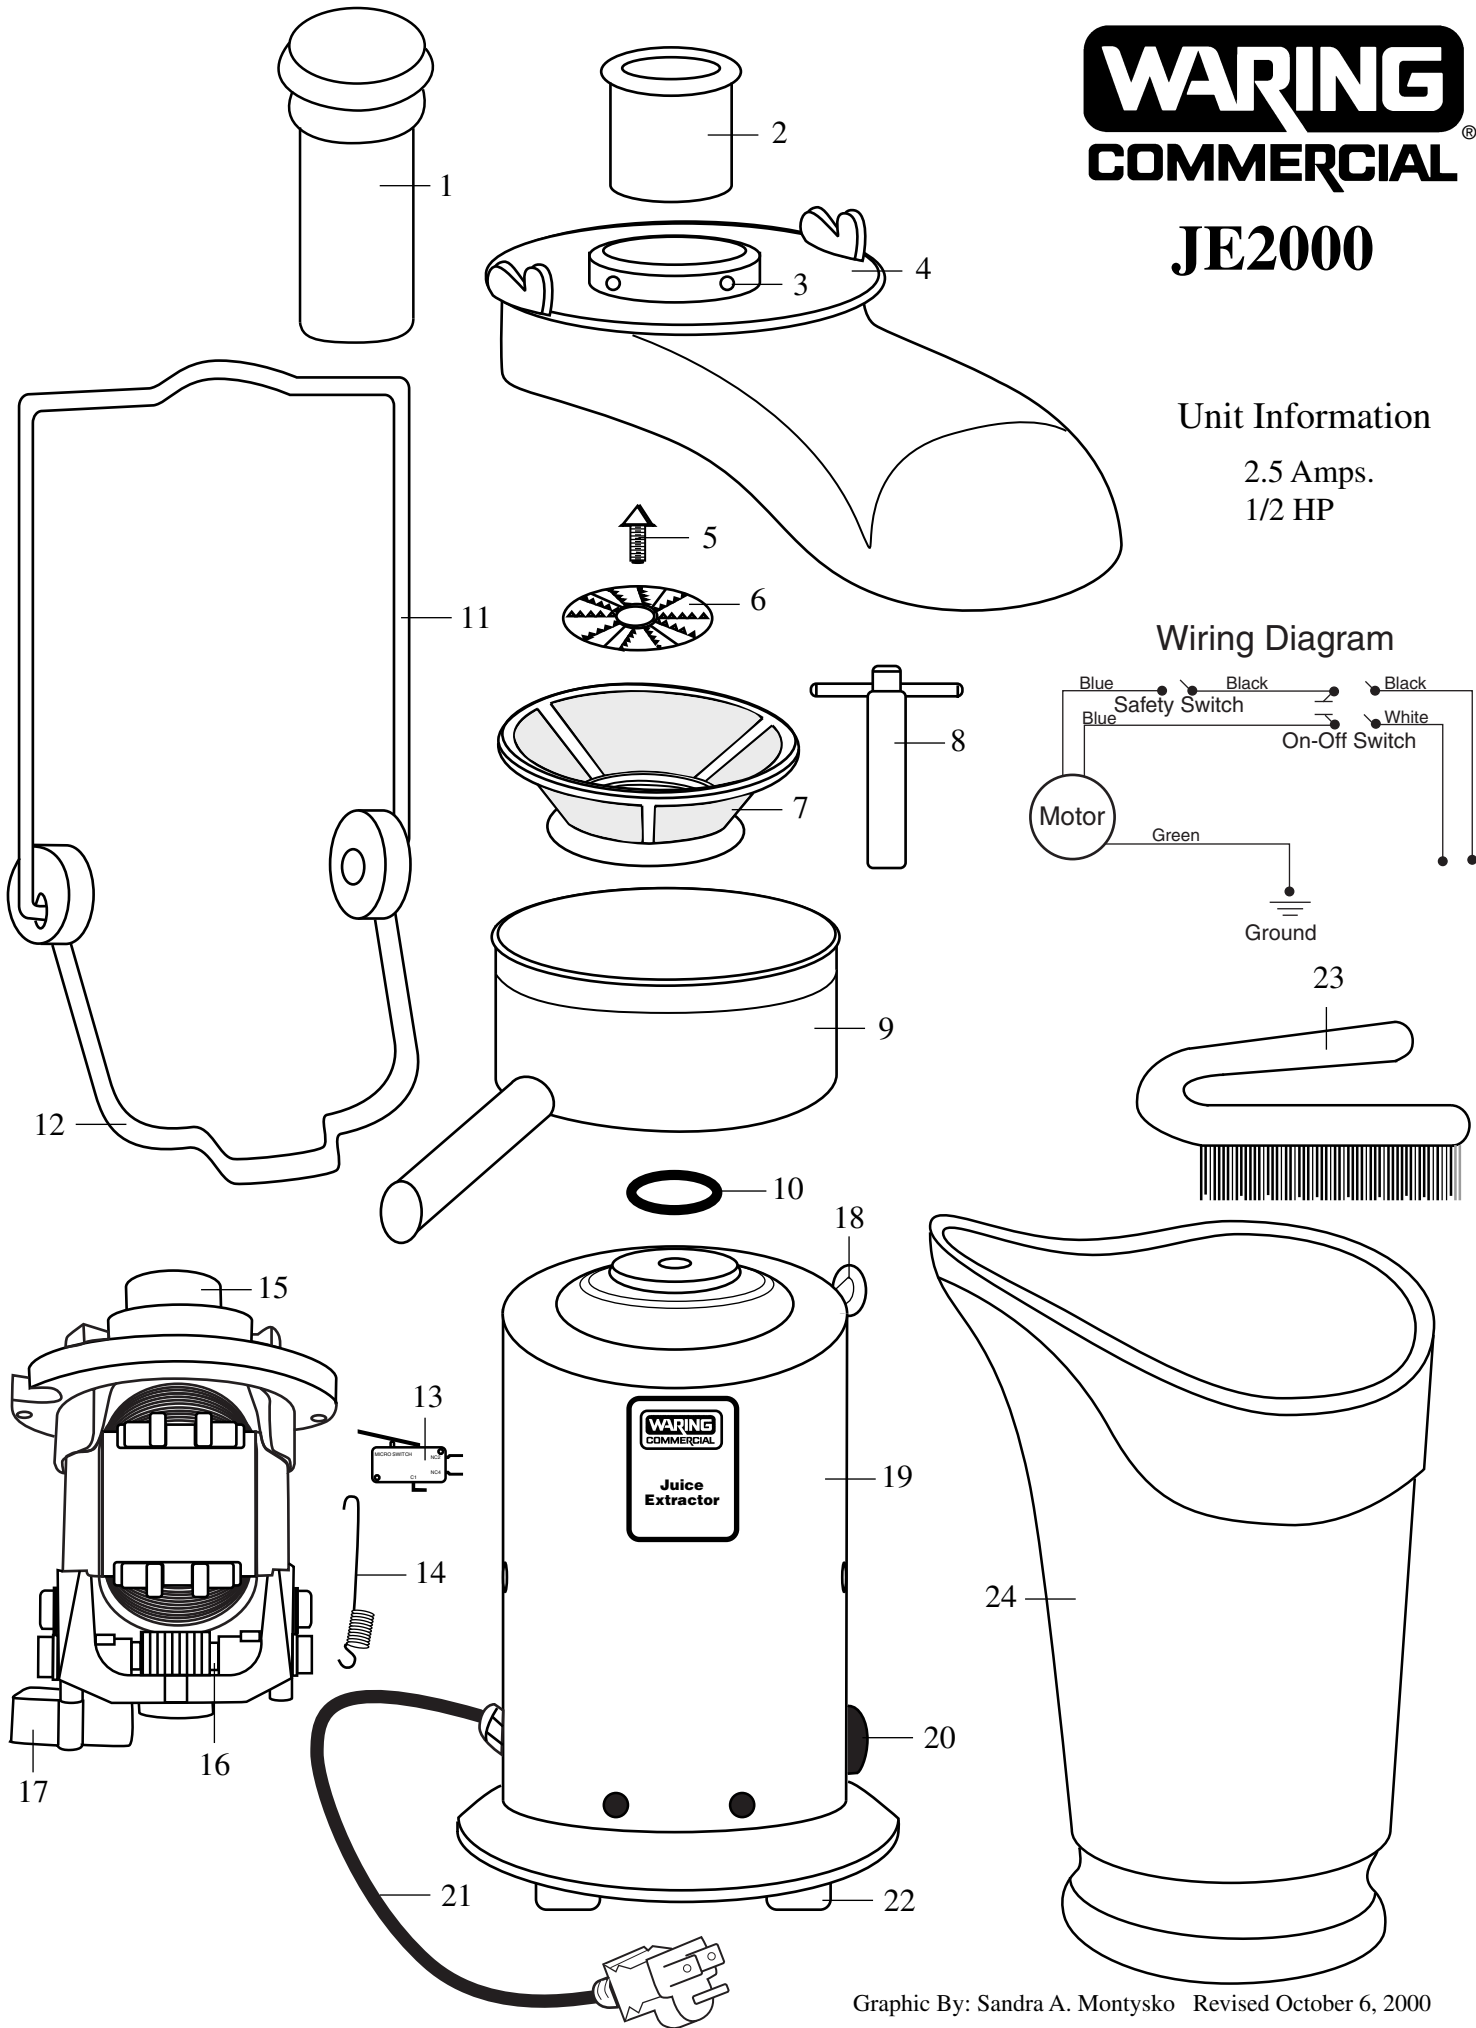

**WARING**  
**COMMERCIAL**

**JE2000**

Unit Information

2.5 Amps.  
1/2 HP

Wiring Diagram

**Catalog**

JE2000

**Model**

31JE54

<b>Illustration#</b>	<b>Part#</b>	<b>Description</b>
1	017974	Plunger Assy.
2	017976	Entry Tube
3	017983	Set Screw 3 Req.'d
4	017972	Cover with Pulp Deflector
5	017977	Shredder Hub Screw
6	017971	Shredder
7	017963	Filter Strainer
8	017978	Tool /shredder hub screw
9	017964	Bowl with Spout
10	017970	O Ring Seal
11	017966	Bar Clamp
12	017987	Locking Toggle
13	017982	Safety Switch
14	017988	Spring /safety switch
15	017980	Motor 1/2 hp
16	017981	Motor Brush 2 Req.'d
17	023530	Capacitor /new 
	019674	Capacitor /old 
18	017967	Lock Stop Button
19	019624	Top Housing for unit with push button switch
	017965	Top Housing for unit with toggle switch
20	019620	Push Button Switch
	017968	Toggle Switch
21	000150W	Cord Set
22	017984	Foot 5 Req.'d
23	017962	Cleaning Brush
24	017973	Pulp Container /one gallon

**Items Not Shown**

019619 - Strain Relief /push button switch

007556 - Strain Relief /toggle switch

017969 - Boot /toggle switch

019179 - Upper Bearing

013092 - Lower Bearing

018772 - Screen /bottom of unit

017986 - Screw /foot 5 Req.'d