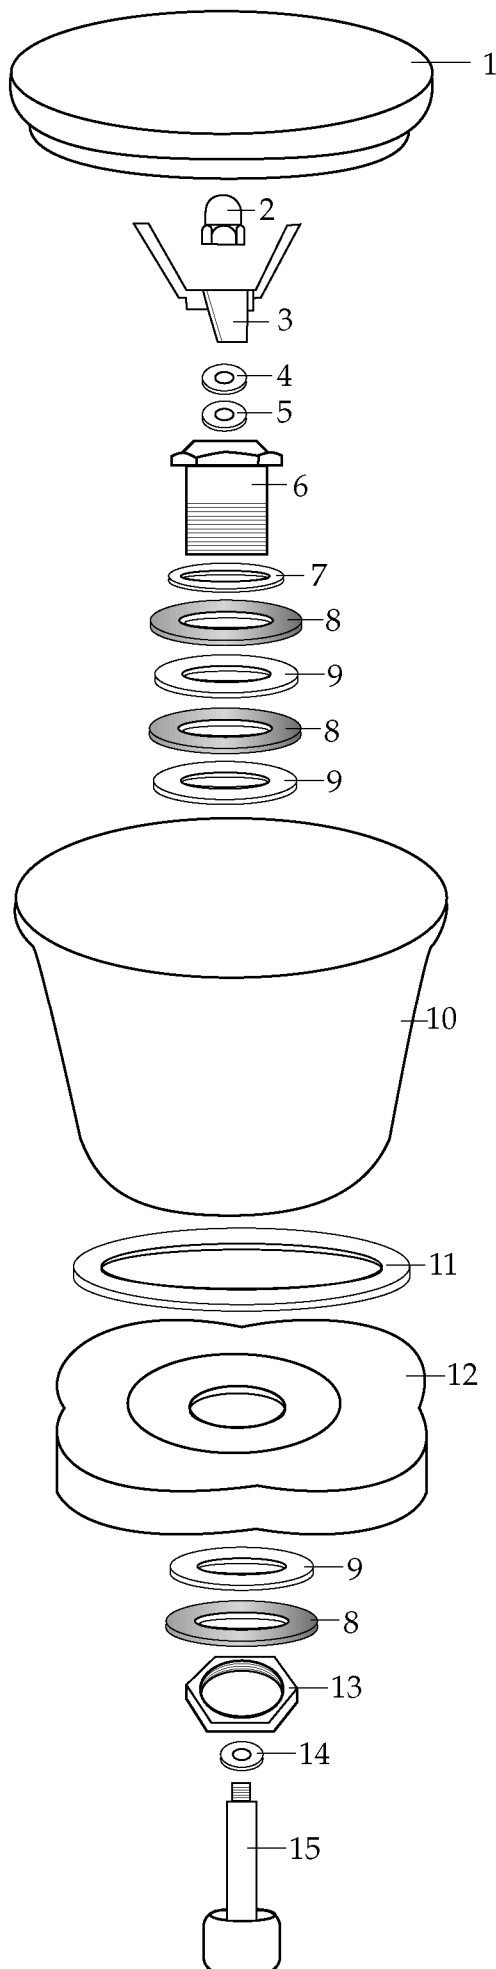

**LC130
Mill Attachment**
Model 32CA66

Container Information

300 ml Stainless Steel Bowl
Unique Blade For Dry Blending

Illustration #	Part #	Description
1	023134	Lid
2	005552	Cap Nut
3	023137	Blade
4	003609	Washer /stainless steel
5	003508	Washer /fairprene
6	010012	Bearing Holder
7	009724	Washer /nylon
8	003537	Washer /stainless steel
9	003509	Washer /neoprene
10	023135	Cup
11	009762	Gasket
12	015055	Adapter
13	009780	Hex Nut
14	003510	Washer /bakelite
15	002406	Drive Shaft