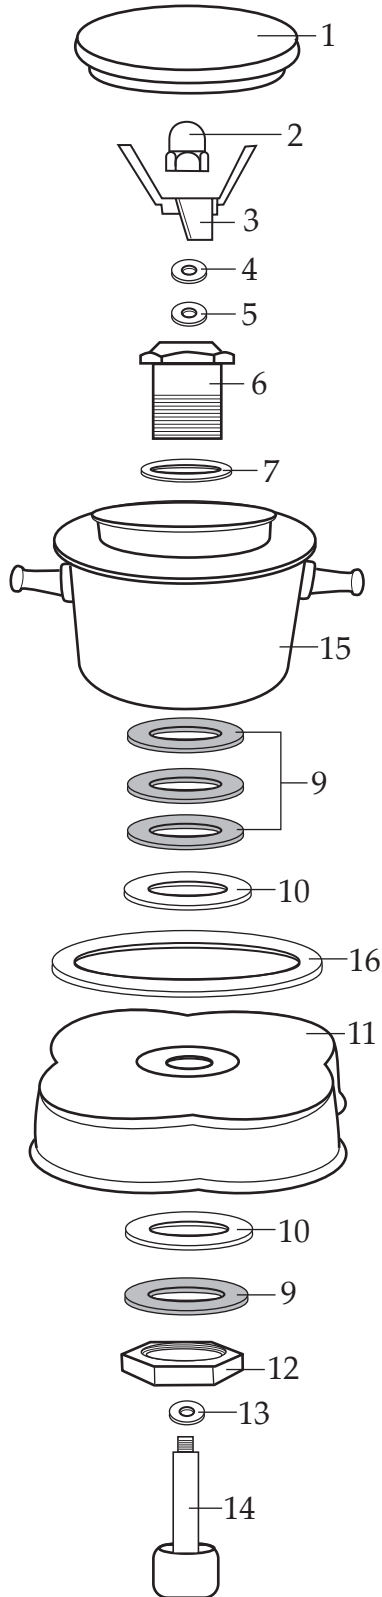

MC1
500132 Blending Assembly

MCC1
500132 Blending Assembly

MMGC1
501603 Blending Assembly

WARING
COMMERCIAL

MC1 / 12-37 ML

MCC1 / mini cool container
This unit is no longer in production

MMGC1 / medical grade container
This unit is no longer in production

Catalog#

MC1
MCC1
MMGC1

Model

5017
31CA73
31CA83

Illustration #	Part #	Description
1	019446	Lid
2	003504	Cap Nut
3	002346	Blade
4	003609	Washer /stainless steel
5	003508	Washer /fairprene
6	010012	Bearing Holder
7	009724	Washer /nylon
8	011039	Container
9	002905	Washer /stainless steel 4 Req.'d
10	002907	Washer /neoprene (rubber) 2 Req.'d
11	015055	Container Adapter
12	009780	Hex Nut
13	003510	Washer
14	002406	Socket Head Shaft
15	500131	Container and Jacket Assy.
16	009762	Gasket
17	005552	Cap Nut
18	016752	Blade
19	015880	Bearing Holder
20	003509	Washer /neoprene
21	016751	Hand Nut
22	015639	Socket Head Shaft