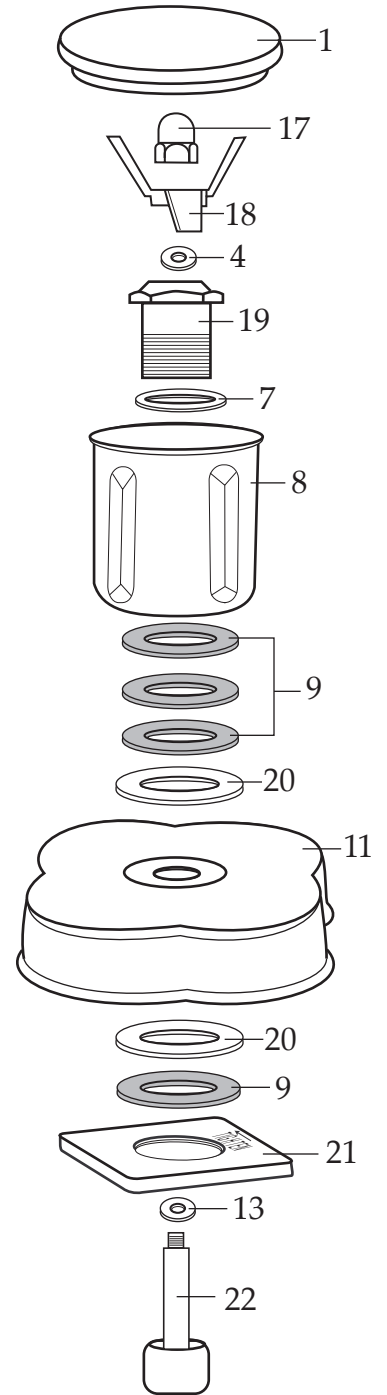

MC1
500132 Blending Assembly

MCC1
500132 Blending Assembly

MMGC1
501603 Blending Assembly

WARING
COMMERCIAL

MC1 / 12-37 ML

MCC1 / mini cool container
This unit is no longer in production

MMGC1 / medical grade container
This unit is no longer in production

Catalog#

MC1
MCC1
MMGC1

Model

5017
31CA73
31CA83

Illustration #	Part #	Description
1	019446	Lid
2	003504	Cap Nut
3	002346	Blade
4	003609	Washer /stainless steel
5	003508	Washer /fairprene
6	010012	Bearing Holder
7	009724	Washer /nylon
8	011039	Container
9	002905	Washer /stainless steel 4 Req.'d
10	002907	Washer /neoprene (rubber) 2 Req.'d
11	015055	Container Adapter
12	009780	Hex Nut
13	003510	Washer
14	002406	Socket Head Shaft
15	500131	Container and Jacket Assy.
16	009762	Gasket
17	005552	Cap Nut
18	016752	Blade
19	015880	Bearing Holder
20	003509	Washer /neoprene
21	016751	Hand Nut
22	015639	Socket Head Shaft