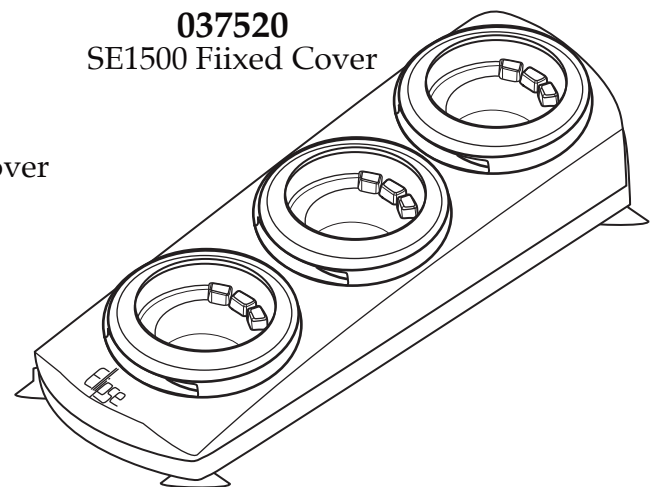

MXECHG3 - 038257
Triple Charging Station
optional