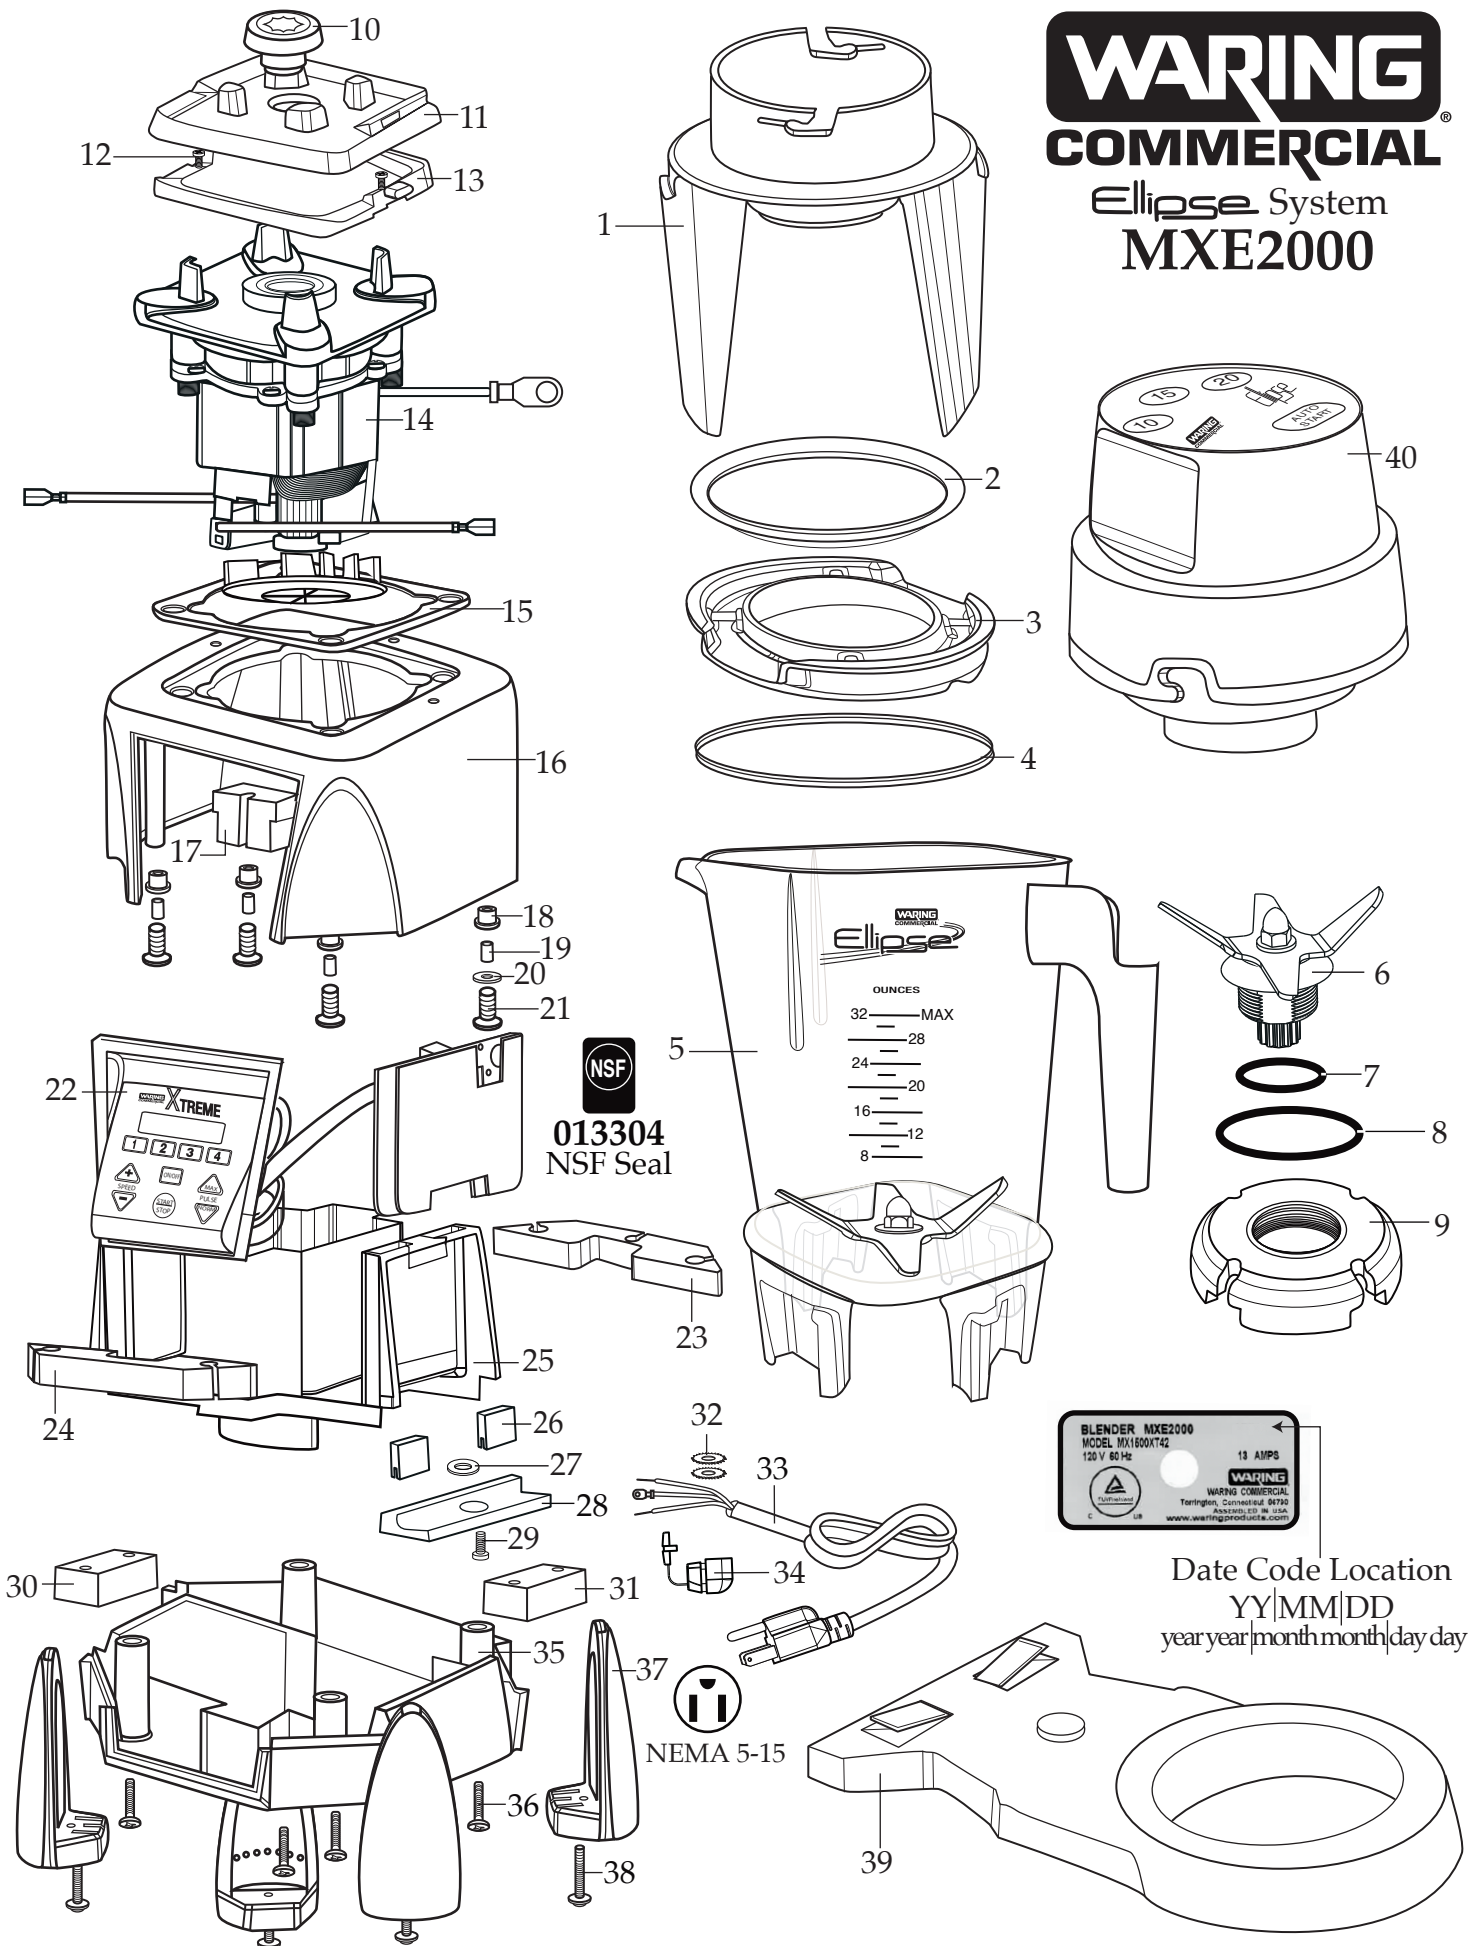

WARING COMMERCIAL

Ellipse System MXE2000

Illustration#	Part#	Description
1	038214	Dasher
2	038622	V-Ring Seal
3	038210	Jar Lid (black)
4	038212	Jar Lid Gasket
5	038213 503612	Jar Only Jar with Blending
6	503397	Blade Assembly
7	024271	O Ring
8	038491	O Ring
9	038630 038490	Blade Assembly Nut (<i>on units after 12/13/2022</i>) Hex Nut
10	503601	Sq. Drive Coupling with Adapter
11	037523	SE1500 Jar Pad
12	038306	Screw (4 required)
13	037521	Sound Enclosure Adapter Jar Pad
14	035397	Leili Motor with Sensor
15	026437	Dampening Plate Gasket
16	028032-24	Top Housing (dark blue)
17	028541	Motor Foam (2 required)
18	026439	Dampening Plate Bushing (4 required)
19	026453	Dampening Plate Sleeve (4 required)
20	026459	Washer
21	028929	Sems (4 required)
22	038368	Control Panel
23	028248	Top Housing Foam Rear Baffle
24	028249	Top Housing Foam Front Baffle
25	036814	2.78" Motor Housing
26	034900	PCB Cushions (2 required)
27	037232	Neoprene Washer
28	037007	PCB Mounting Bracket
29	013768	Screw
30	028247	Bottom Housing Foam Baffle
31	028542	Foam Baffle
32	002943	Washer (2 required)
33	026925	Cord Set

Illustration#	Part#	Description
34	007556	Strain Relief
35	028241-24-X	Bottom Housing (dark blue)
36	012505	Screw (4 required)
37	026430	Corner Post (4 required)
38	028928	Sems (4 required)
39	038305	Docking Station
40	038216-24	Drive Assembly (dark blue)

038579
Battery Pack
optional

037041
Adapter

037043
Sq. Drive Coupling

503601
Sq. Drive Coupling
with Adapter

038021
SE1500 Reflective Tape

503588
SE1500 Hinged Cover
with Handle

037520
SE1500 Fixed Cover

MXECHG1 - 038256
Single Charging Station

MXECHG3 - 038257
Triple Charging Station
optional