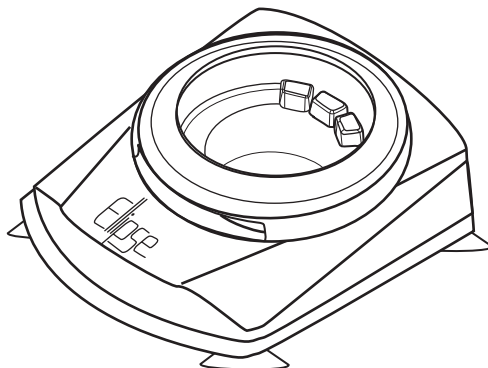

Illustration#	Part#	Description
34	007556	Strain Relief
35	028241-24-X	Bottom Housing (dark blue)
36	012505	Screw (4 required)
37	026430	Corner Post (4 required)
38	028928	Sems (4 required)
39	038305	Docking Station
40	038216-24	Drive Assembly (dark blue)

038579
Battery Pack
optional

037041
Adapter

037043
Sq. Drive Coupling

503601
Sq. Drive Coupling
with Adapter

038021
SE1500 Reflective Tape

503588
SE1500 Hinged Cover
with Handle

037520
SE1500 Fixed Cover

MXECHG1 - 038256
Single Charging Station