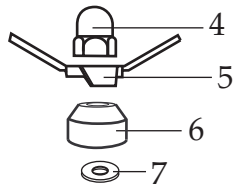

WARING
COMMERCIAL

SS610 – 501110

One-Liter S.S. Container

501017

Lid Assembly with Knob

500776

Container / stainless steel
with Blending Assy.

500778

Blending Assy.

Illustration #	Part #	Description
1	013617	Actuator Switch Nut
2	020491	Screw
3	017324	Jar Lid
4	003504	Cap Nut
5	024224	E Blade
6	003503	Bearing Cap
7	003508	Washer / fairprene
8	010012	Bearing Holder
9	009724	Washer / nylon
10	003537	Washer / stainless steel 3 Req.'d
11	003509	Washer / neoprene (rubber) 4 Req.'d
12	003510	Washer / fiber
13	003500	Socket Head Drive Shaft
14	009780	Hex Nut
15	012860	32 Oz. Stainless Steel Container
16	009762	Gasket
17	015055	Container Adapter