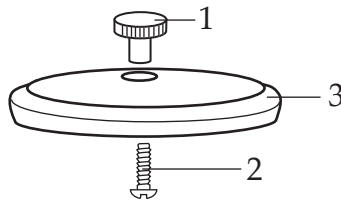

WARING
COMMERCIAL

SS610 – 501110

One-Liter S.S. Container

501017

Lid Assembly with Knob

500776

Container / stainless steel
with Blending Assy.

500778

Blending Assy.

Illustration #	Part #	Description
1	013617	Actuator Switch Nut
2	020491	Screw
3	017324	Jar Lid
4	003504	Cap Nut
5	024224	E Blade
6	003503	Bearing Cap
7	003508	Washer / fairprene
8	010012	Bearing Holder
9	009724	Washer / nylon
10	003537	Washer / stainless steel 3 Req.'d
11	003509	Washer / neoprene (rubber) 4 Req.'d
12	003510	Washer / fiber
13	003500	Socket Head Drive Shaft
14	009780	Hex Nut
15	012860	32 Oz. Stainless Steel Container
16	009762	Gasket
17	015055	Container Adapter