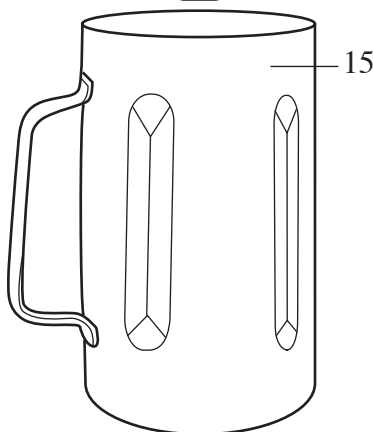

WARING
COMMERCIAL

SS610 – 501110

One-Liter S.S. Container

501017

Lid Assembly with Knob

500776

Container / stainless steel
with Blending Assy.

500778

Blending Assy.

Illustration #	Part #	Description
1	013617	Actuator Switch Nut
2	020491	Screw
3	017324	Jar Lid
4	003504	Cap Nut
5	024224	E Blade
6	003503	Bearing Cap
7	003508	Washer / fairprene
8	010012	Bearing Holder
9	009724	Washer / nylon
10	003537	Washer / stainless steel 3 Req.'d
11	003509	Washer / neoprene (rubber) 4 Req.'d
12	003510	Washer / fiber
13	003500	Socket Head Drive Shaft
14	009780	Hex Nut
15	012860	32 Oz. Stainless Steel Container
16	009762	Gasket
17	015055	Container Adapter