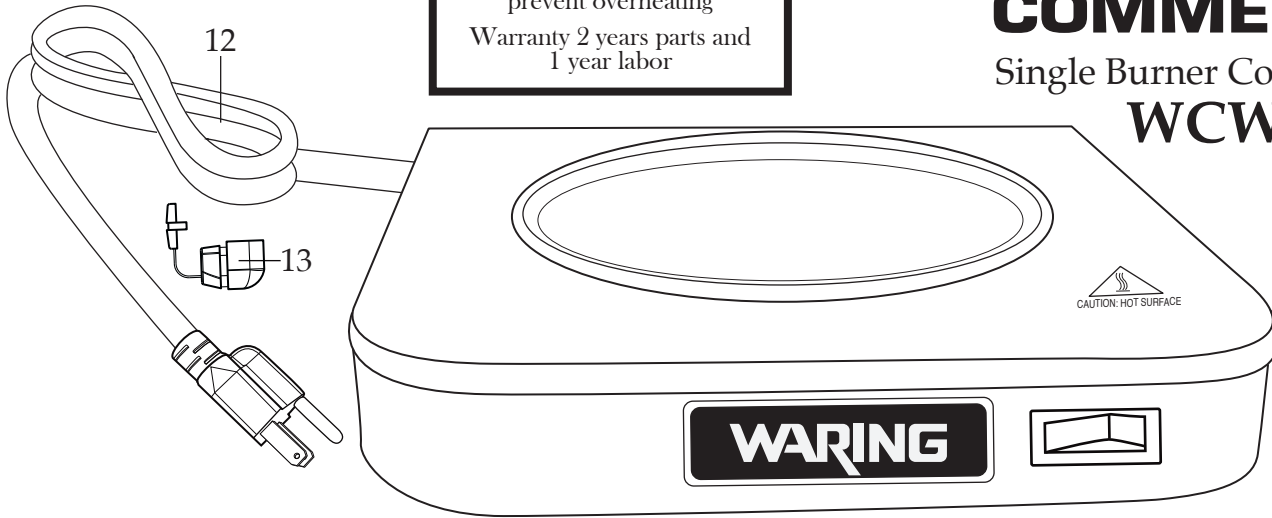

### Unit Information

120 volts 60Hz 70 watts  
 Self regulating warmers to prevent overheating  
 Warranty 2 years parts and 1 year labor

## Single Burner Coffee Warmer WCW10

NEMA 5-15

037937  
WCW10 Unit

**WARING COMMERCIAL**  
 TORRINGTON, CT 06790  
 SINGLE BURNER COFFEE WARMER /  
 PLAQUE CHAUFFANTE POUR CAFETIERE  
 MODEL / MODELE: WCW10  
 120VAC 60Hz 70W  
 MADE IN CHINA / FABRIQUÉ EN CHINE  
 APPROVED FOR COMMERCIAL USE /  
 USAGE COMMERCIAL AUTORISE  
 CAUTION: DO NOT IMMERSE IN LIQUID /  
 ATTENTION: NE PAS PLONGER DANS L'EAU  
 D/C: WWYY

Date Code Location  
 WWYY  
 (week week year year)

Illustration#	Part#	Description
1	037945	Lock Washer
2	037944	Hex Nut
3	037948	Rocker Switch
4	037941	Screw (2 required)
5	037946	Spring Washer (2 required)
6	037947	Washer (2 required)
7	037938	Bracket
8	037939	6.25" Blue Lead Assembly
9	037940	6.25" Brown Lead Assembly
10	012409	Crimp Connector (2 required)
11	013731	Wire Ties (2 required)
12	037949	Cord
13	037950	Strain Relief
14	037943	Bottom Plate
15	037941	Screw (6 required)
16	037942	Foot (4 required)