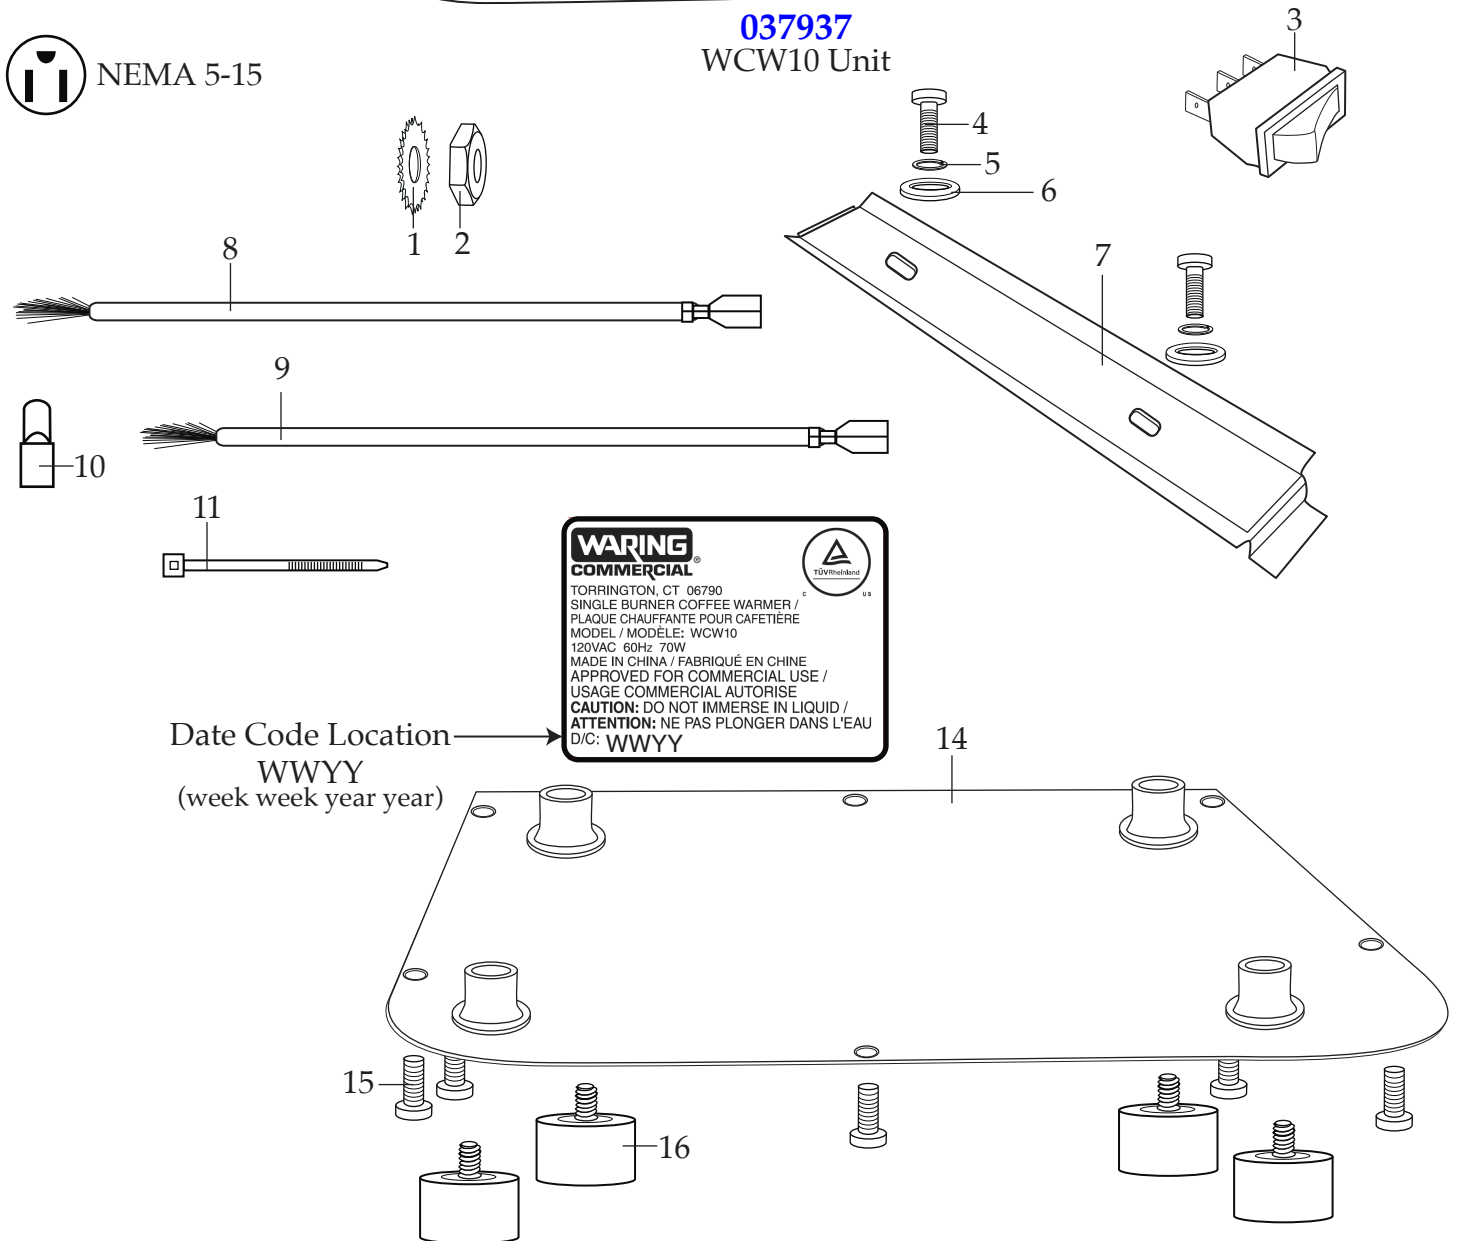

### Unit Information

120 volts 60Hz 70 watts  
 Self regulating warmers to prevent overheating  
 Warranty 2 years parts and 1 year labor

## Single Burner Coffee Warmer WCW10

NEMA 5-15

037937  
WCW10 Unit

**WARING COMMERCIAL**  
 TORRINGTON, CT 06790  
 SINGLE BURNER COFFEE WARMER /  
 PLAQUE CHAUFFANTE POUR CAFETIERE  
 MODEL / MODELE: WCW10  
 120VAC 60Hz 70W  
 MADE IN CHINA / FABRIQUÉ EN CHINE  
 APPROVED FOR COMMERCIAL USE /  
 USAGE COMMERCIAL AUTORISE  
 CAUTION: DO NOT IMMERSE IN LIQUID /  
 ATTENTION: NE PAS PLONGER DANS L'EAU  
 D/C: WWYY

Date Code Location  
 WWYY  
 (week week year year)

Illustration#	Part#	Description
1	037945	Lock Washer
2	037944	Hex Nut
3	037948	Rocker Switch
4	037941	Screw (2 required)
5	037946	Spring Washer (2 required)
6	037947	Washer (2 required)
7	037938	Bracket
8	037939	6.25" Blue Lead Assembly
9	037940	6.25" Brown Lead Assembly
10	012409	Crimp Connector (2 required)
11	013731	Wire Ties (2 required)
12	037949	Cord
13	037950	Strain Relief
14	037943	Bottom Plate
15	037941	Screw (6 required)
16	037942	Foot (4 required)