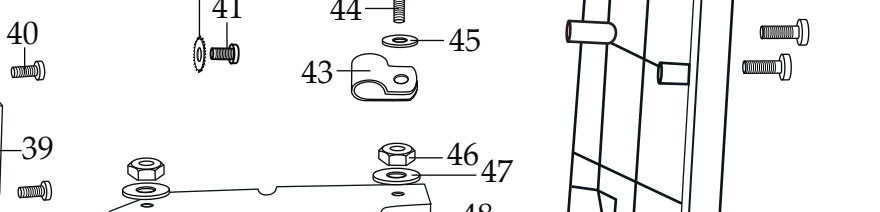

Unit Information			
	1.15 Amp.		
	3 Speeds with Pulse Option		
RPM's	16000	22000	25000
	Low	Med	High
Butterfly Agitator - soft ice cream			
Solid Agitator - hard ice cream			

WARING COMMERCIAL®

Single Spindle Drink Mixers

WDM120 WDM120GR/Grainger

030883
Container
(changed after 2/29/2012)