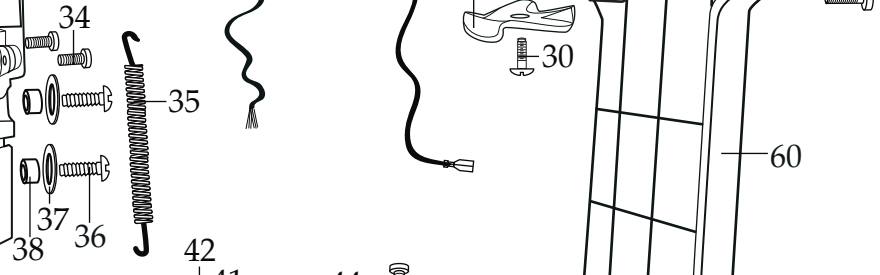

Unit Information			
	1.15 Amp.		
	3 Speeds with Pulse Option		
RPM's	16000	22000	25000
	Low	Med	High
Butterfly Agitator - soft ice cream			
Solid Agitator - hard ice cream			

WARING COMMERCIAL®

Single Spindle Drink Mixers

WDM120 WDM120GR/Grainger

030883
Container
(changed after 2/29/2012)