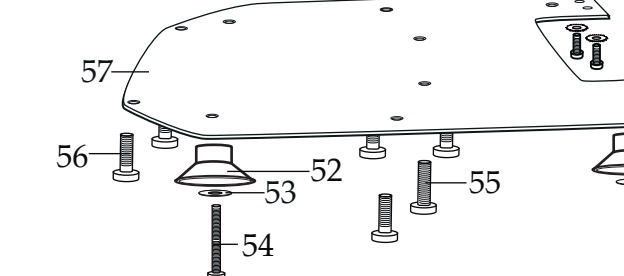

Unit Information			
	1.15 Amp.		
	3 Speeds with Pulse Option		
RPM's	16000	22000	25000
	Low	Med	High
Butterfly Agitator - soft ice cream			
Solid Agitator - hard ice cream			

WARING COMMERCIAL®

Single Spindle Drink Mixers

WDM120 WDM120GR/Grainger

030883
Container
(changed after 2/29/2012)