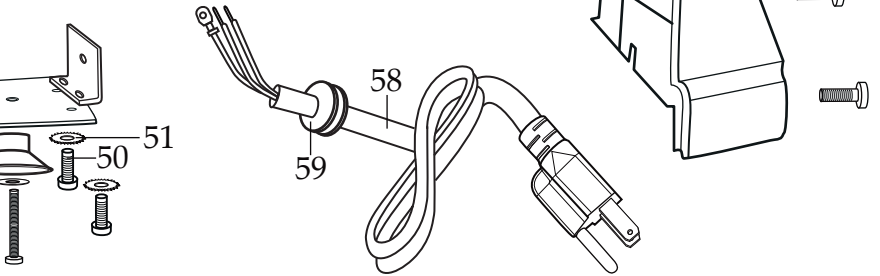

Unit Information			
	1.15 Amp.		
	3 Speeds with Pulse Option		
RPM's	16000	22000	25000
	Low	Med	High
Butterfly Agitator - soft ice cream			
Solid Agitator - hard ice cream			

WARING COMMERCIAL®

Single Spindle Drink Mixers

WDM120 WDM120GR/Grainger

030883
Container
(changed after 2/29/2012)