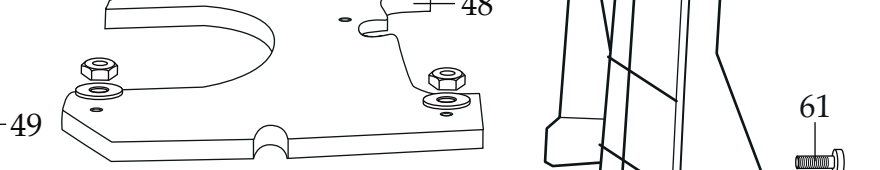

Unit Information			
	1.15 Amp.		
	3 Speeds with Pulse Option		
RPM's	16000	22000	25000
	Low	Med	High
Butterfly Agitator - soft ice cream			
Solid Agitator - hard ice cream			

WARING COMMERCIAL®

Single Spindle Drink Mixers

WDM120 WDM120GR/Grainger

030883
Container
(changed after 2/29/2012)