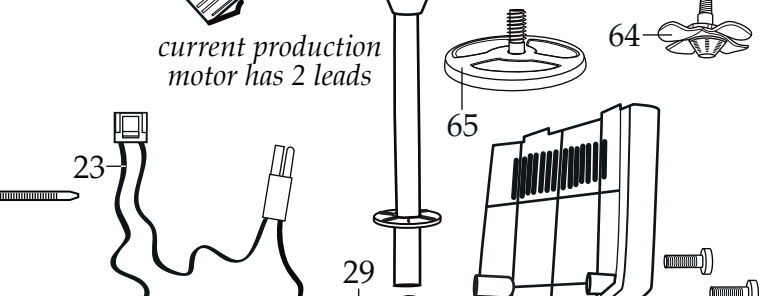

030883
Container
(changed after 2/29/2012)