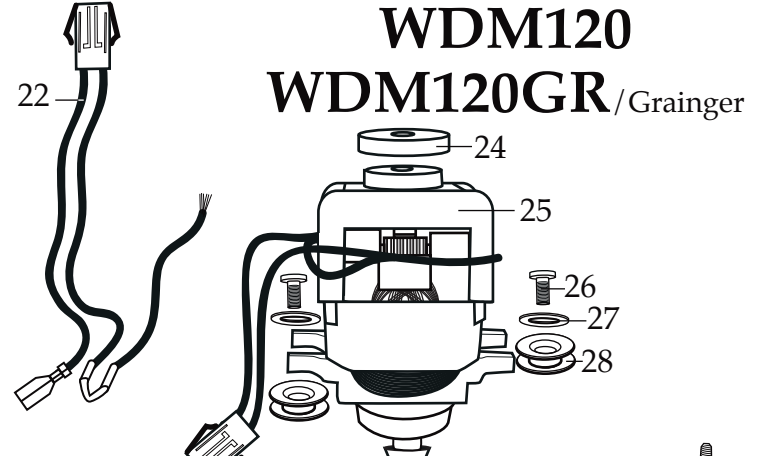

030883
Container
(changed after 2/29/2012)