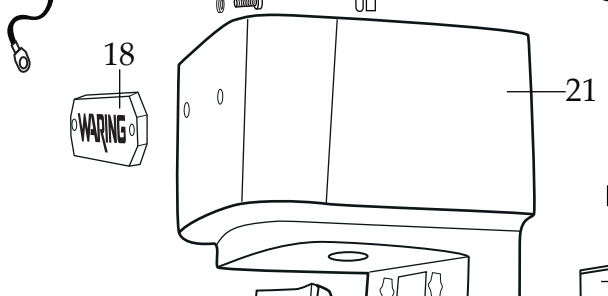

030883
Container
(changed after 2/29/2012)