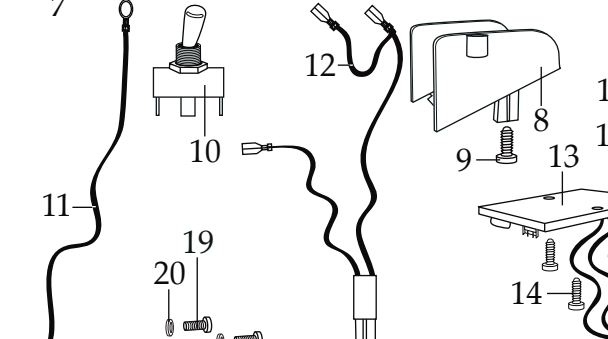

030883
Container
(changed after 2/29/2012)