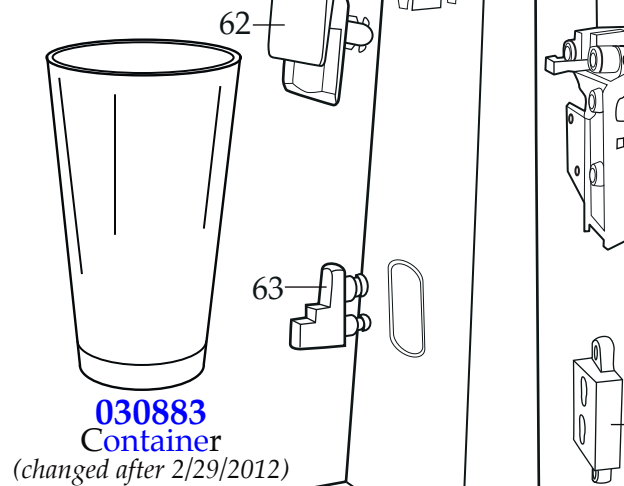

## WDM120 WDM120GR/Grainger

**030883**  
Container  
(changed after 2/29/2012)

<b>Illustration #</b>	<b>Part #</b>	<b>Description</b>
1	030682	Switch Boot
2	030683	Rocker Switch
3	016236	Hex Nut
4	030684	Switch Plate
5	030685	Hole Plug (4 required)
6	033901	Screw (4 required <i>on units after 12/2012</i> )
	030686	Screw (4 required)
7	034298	Top Housing with PC Holder ( <i>on units after 12/2012</i> )
	034297	Top Housing ( <i>on units after 12/2012</i> )
	030687	Top Housing
8	034300	PC Holder
9	033886	PC Holder Screw
10	033899	Toggle Switch ( <i>changed after 12/2012</i> )
11	034408	Green/ Yellow Ground Lead ( <i>on units after 12/2012</i> )
12	033888	Toggle Switch Black Lead Harness ( <i>on units after 12/2012</i> )
13	033889	PC Board ( <i>on units after 12/2012</i> )
14	033890	PC Board Screw (2 required <i>on units after 12/2012</i> )
15	030708	5/16 Clamp ( <i>on units after 12/2012</i> )
16	033900	Clamp Screw ( <i>on units after 12/2012</i> )
17	030702	Clamp Washer ( <i>on units after 12/2012</i> )
18	030689	Name Plate
19	030691	Nameplate Screw (2 required)
20	030690	Nameplate Washer (2 required)
21	030692	Front Housing
22	033891	Black & Brown Lead Harness
23	033892	Blue, White & Black Lead Harness
24	030694	Top Motor Mount
25	033893	Motor ( <i>on units after 12/2012</i> )
	030695	Motor (obsolete)
26	030686	Motor Screw (2 required)
27	030696	Motor Washer (2 required)
28	030697	Side Motor Mounts (2 required)