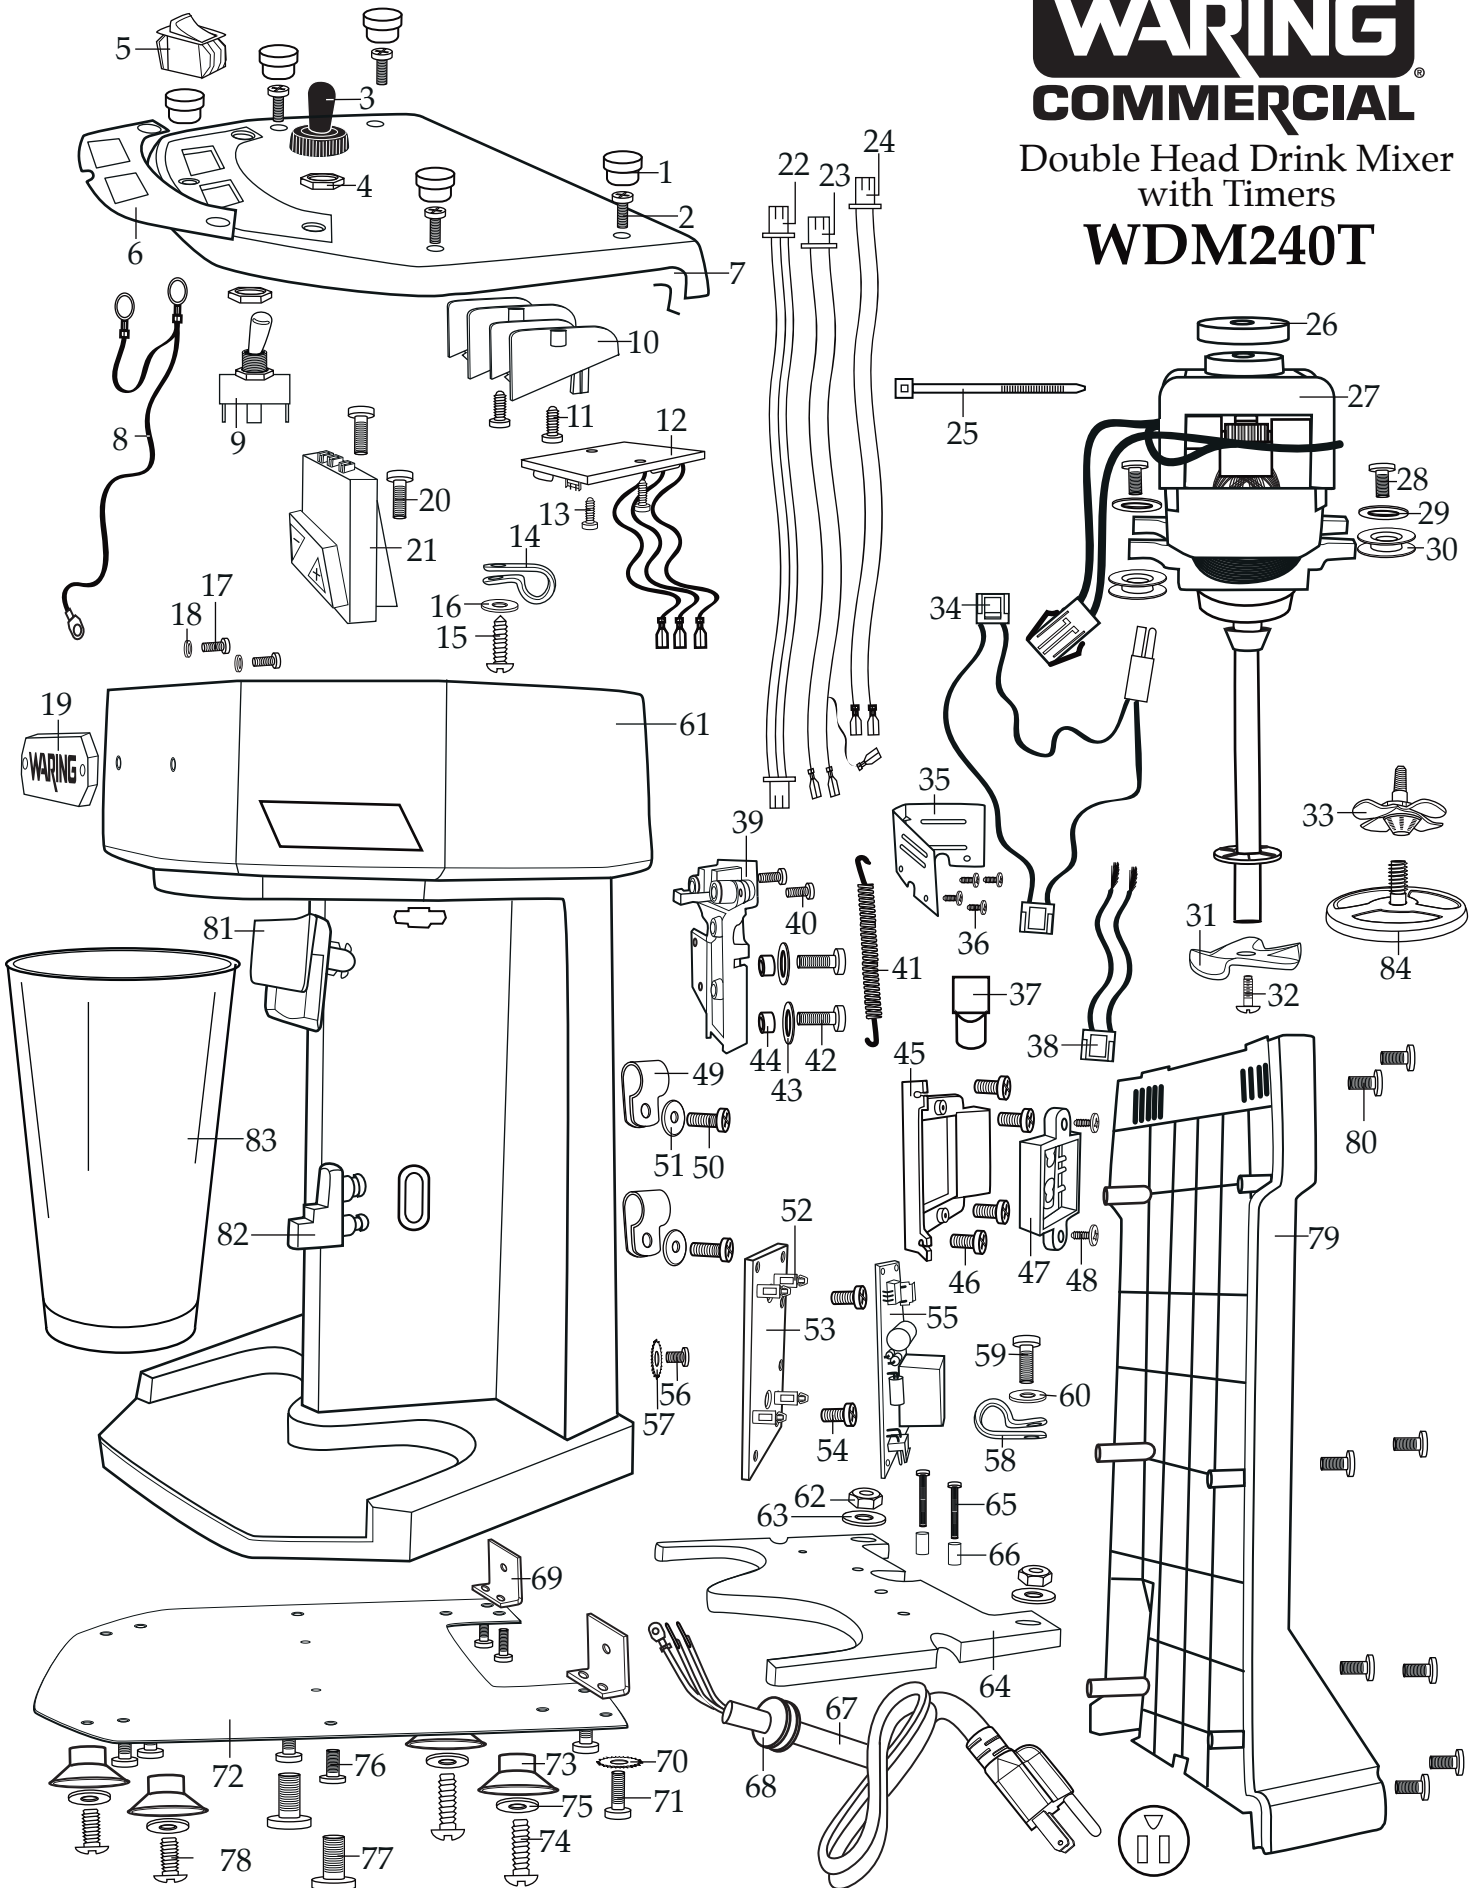

WARING COMMERCIAL

Double Head Drink Mixer
with Timers

WDM240T

Illustration#	Part#	Description
1	030685	Rubber Hole Plug (5 required)
2	033901	Screw (5 required)
3	030682	Switch Boot (2 required)
4	016236	Hex Nut (2 required for each toggle switch)
5	030683	Rocker Switch (2 required)
6	034356	Switch Plate
7	034354 034355	Top Housing Top Housing with PC Holders
8	034357	Ground Lead Harness
9	033899	Toggle Switch (2 required)
10	034358	PC Holder (2 required)
11	033886	PC Holders Screw (2 required for each PC holder)
12	033889	PC Speed Control Board (2 required)
13	033890	PC Board Screw (2 required for each PC board)
14	030708	5/16" Cable Clamp (2 required)
15	033900	Top Housing Cable Clamp Screw (2 required)
16	030702	Washer (2 required)
17	030691	Name Plate Badge Screw (2 required)
18	030690	Name Plate Badge Washer (2 required)
19	030689	Name Plate Badge
20	033901	Screw (2 required)
21	036350	Timer Control (2 required)
22	036533	24.5" Red-Black-Orange Lead Harness (2 required)
23	036534	21.5" Black-Red-Red Lead Harness w/Terminals (2 required)
24	036357	20.5" Black-Black Lead Harness w/Terminals (2 required)
25	013731	Wire Tie (10 required)
26	030694	Top Motor Mount (2 required)
27	033893	Motor (2 required)
28	033901	Screw (2 required for each motor)
29	030696	Washer (2 required for each motor)
30	030697	Side Motor Mounts (2 required for each motor)
31	030716	Solid Agitator (1 required for each motor)
32	029291	Solid Agitator Screw (1 required for each motor)