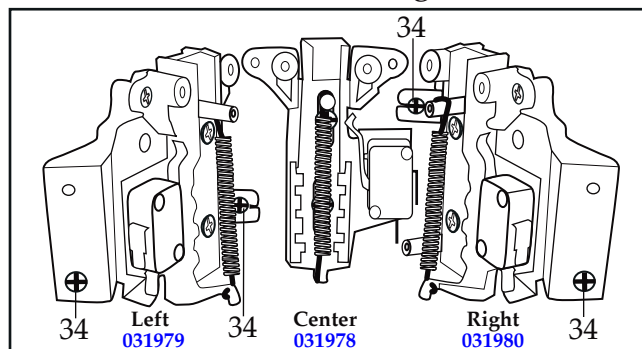

Illustration #	Part #	Description
31	031977	Front Housing
32	019123	Crimp Connector (2 required)
33	031978	Center Actuator Switch Assembly (see View 2)
	031979	Left Actuator Switch Assembly (see View 2)
	031980	Right Actuator Switch Assembly (see View 2)
34	030700	Screw (2 required each Switch Assembly see View 2)
35	030703	Center Actuator Switch Assembly Sleeve (2 required)
36	030702	Center Actuator Switch Assembly Washer (2 required)
37	030686	Center Actuator Switch Assembly Screw (2 required)
38	030701	Spring (3 required)
39	031989	Actuator Retaining Bracket
40	031990	Actuator Retaining Bracket Screw (6 required)
41	030708	Cable Clamp (3 required)
42	030702	Washer (3 required)
43	030686	Screw (3 required)
44	031982	Left and Right Cup Support Locking Bracket (see View 3)
45	033968	Screw (4 required on both right and left brackets see View 3) (2 required center bracket see View 3)
46	030704	Cup Support Locking Assembly (3 required see View 3)
47	031981	Left and Right Locking Assembly Screw (2 required see View 3)
48	030706	Ground Screw
49	030707	Ground Lock Washer
50	033902	Cord Cable Clamp Screw (on units after 12/2012)
	030700	Cord Cable Clamp Screw
51	030696	Cord Cable Clamp Washer
52	036039	1/4 Cord Cable Clamp
53	033896	Weight Plate (on units after 12/2012)
	031986	Weight Plate