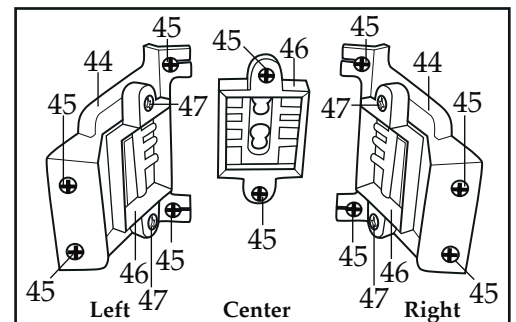

View 3
Looking into unit with back
cover off at cup holder brackets.