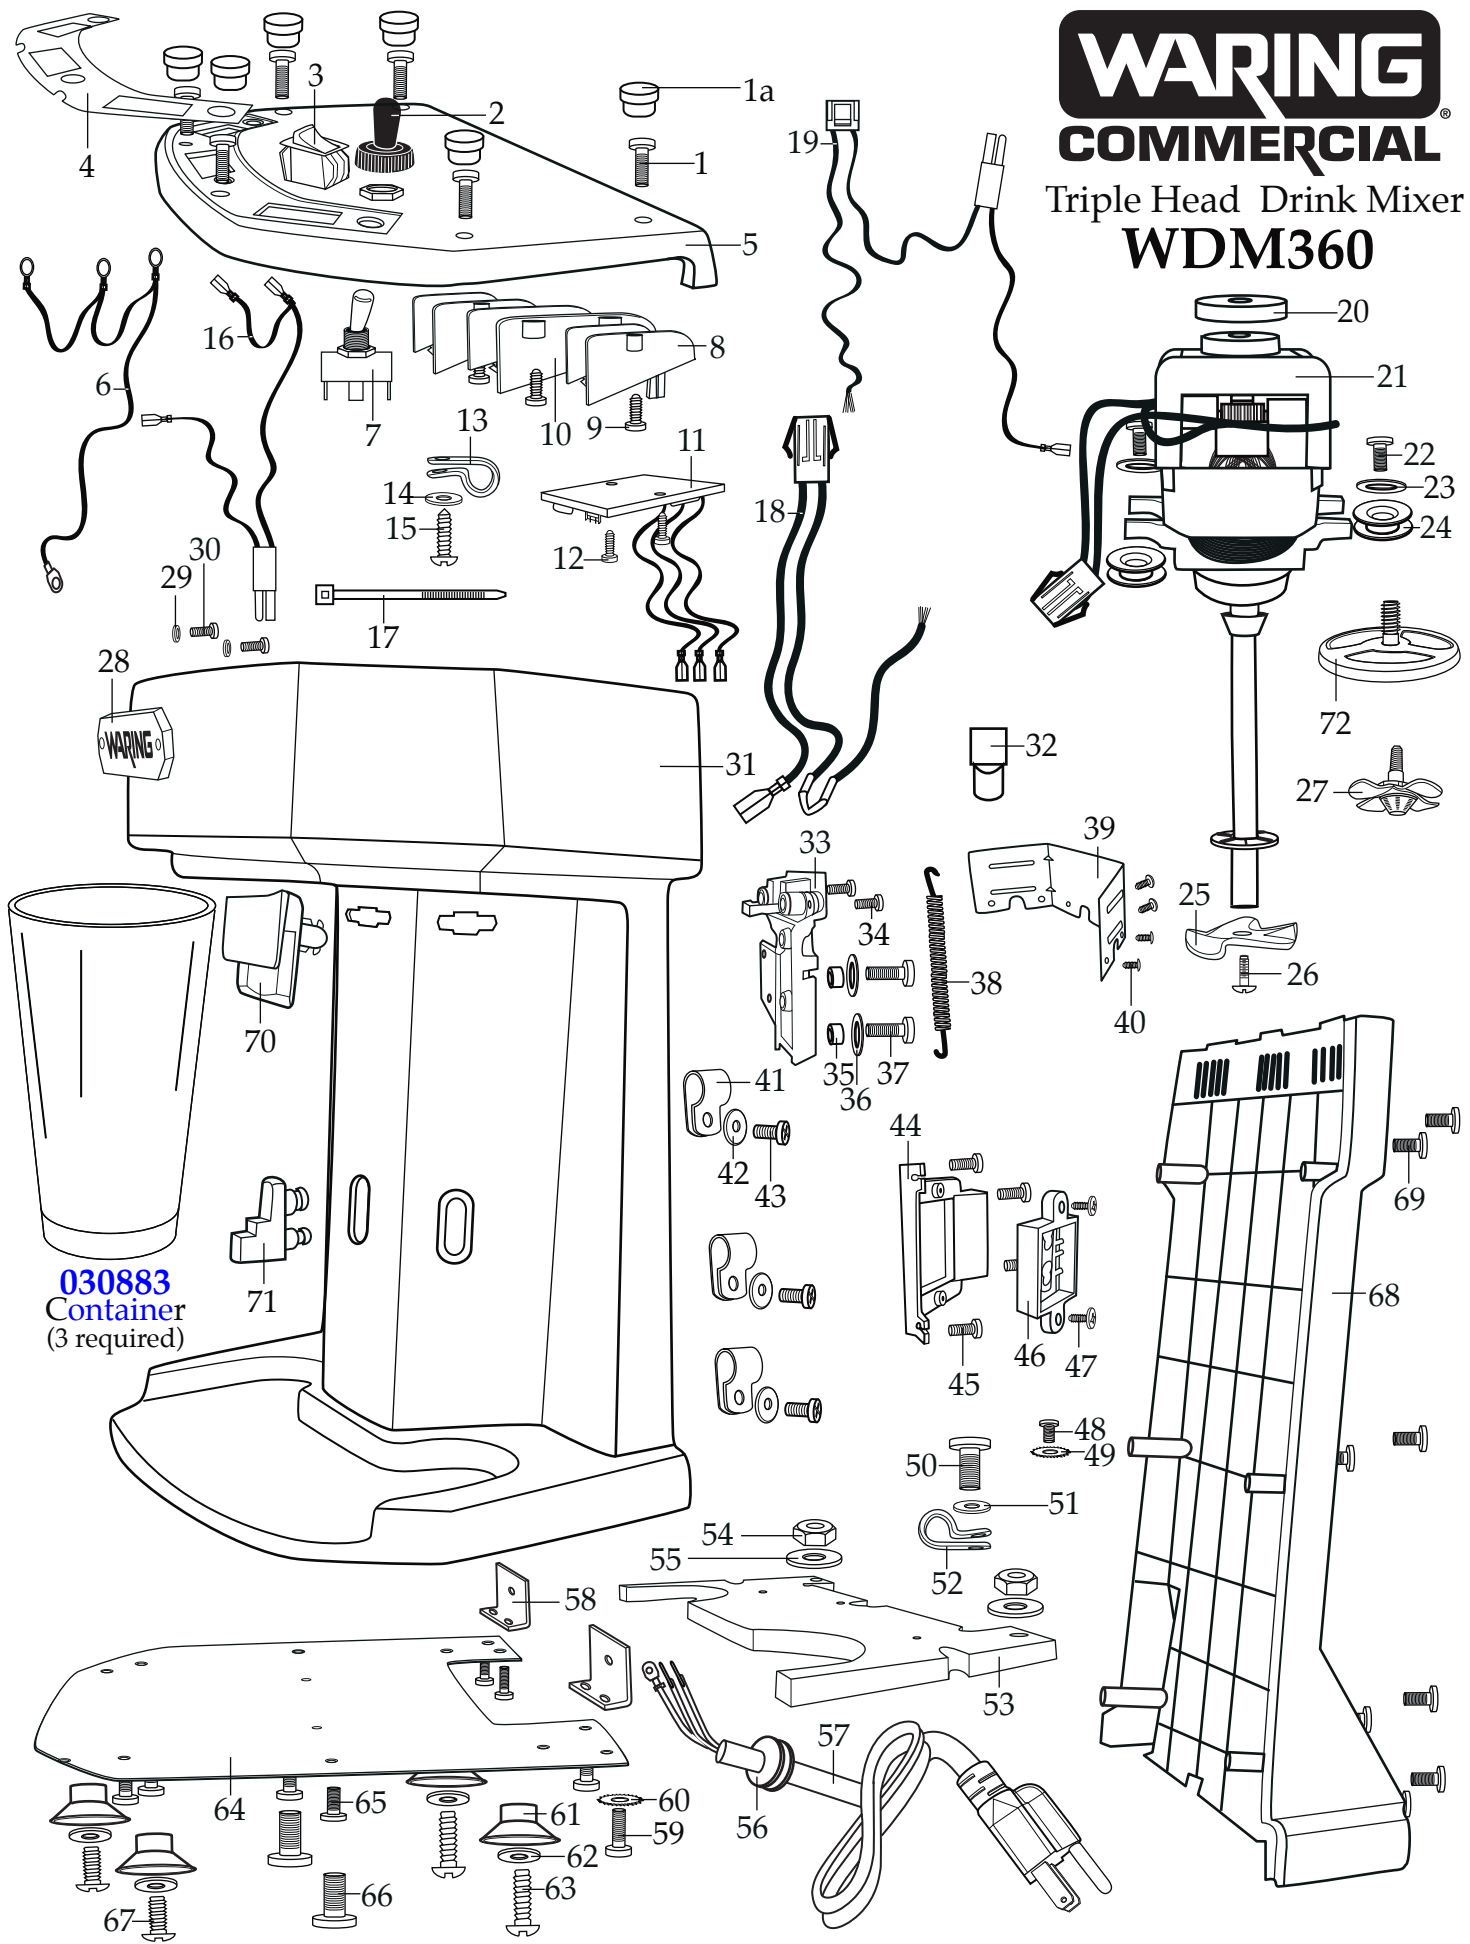

WARING COMMERCIAL

Triple Head Drink Mixer WDM360

Illustration #	Part #	Description
1	033901	Screw (6 required)
1a	030685	Rubber Hole Plug (6 required)
2	030682	Switch Boot (3 required)
3	030683	Rocker Switch (3 required)
4	031975	Switch Plate
5	033883	Top Housing <i>(on units after 12/2012)</i>
	033882	Top Housing with PC Holders <i>(on units after 12/2012)</i>
	031976	Top Housing
6	033887	Ground Lead Harness (3 required <i>on units after 12/2012</i>)
7	033899	Toggle Switch (3 required <i>on units after 12/2012</i>)
	033994	Toggle Switch (3 required <i>on units after 12/2011</i>)
	030688	Toggle Switch (3 required use 033899)
8	033884	Small PC Holder (2 required <i>on units after 12/2012</i>)
9	033886	Screw for PC Holders (5 required <i>on units after 12/2012</i>)
10	033885	Large PC Holder <i>(on units after 12/2012)</i>
11	033889	PC Board (3 required <i>on units after 12/2012</i>)
12	033890	PC Board Screw (2 required for each board <i>on units after 12/2012</i>)
13	030708	Cable Clamp (3 required <i>on units after 12/2012</i>)
14	030702	Washer (3 required <i>on units after 12/2012</i>)
15	033900	Screw (3 required <i>on units after 12/2012</i>)
16	033888	Toggle Switch Black Harness (3 required <i>on units after 12/2012</i>)
17	013731	Wire Tie (6 required <i>on units after 12/2012</i>)
18	033891	Black and Brown Lead Harness (3 required <i>on units after 12/2012</i>)
19	033892	Blue, White and Black Lead Harness (3 required <i>on units after 12/2012</i>)
20	030694	Top Motor Mount (3 required)
21	033893	Motor (3 required <i>on units after 12/2012</i>)
	030695	Motor (3 required)
22	033901	Screw (2 required for each motor <i>on units after 12/2012</i>)
	030686	Screw (2 required for each motor)
23	030696	Washer (2 required for each motor)
24	030697	Side Motor Mounts (2 required for each motor)
25	030716	Solid Agitator (3 required)
26	029291	Screw (3 required)
27	029292	Butterfly Agitator (3 required)
28	030689	Name Plate
29	030690	Name Plate Washer (2 required)
30	030691	Name Plate Screw (2 required)