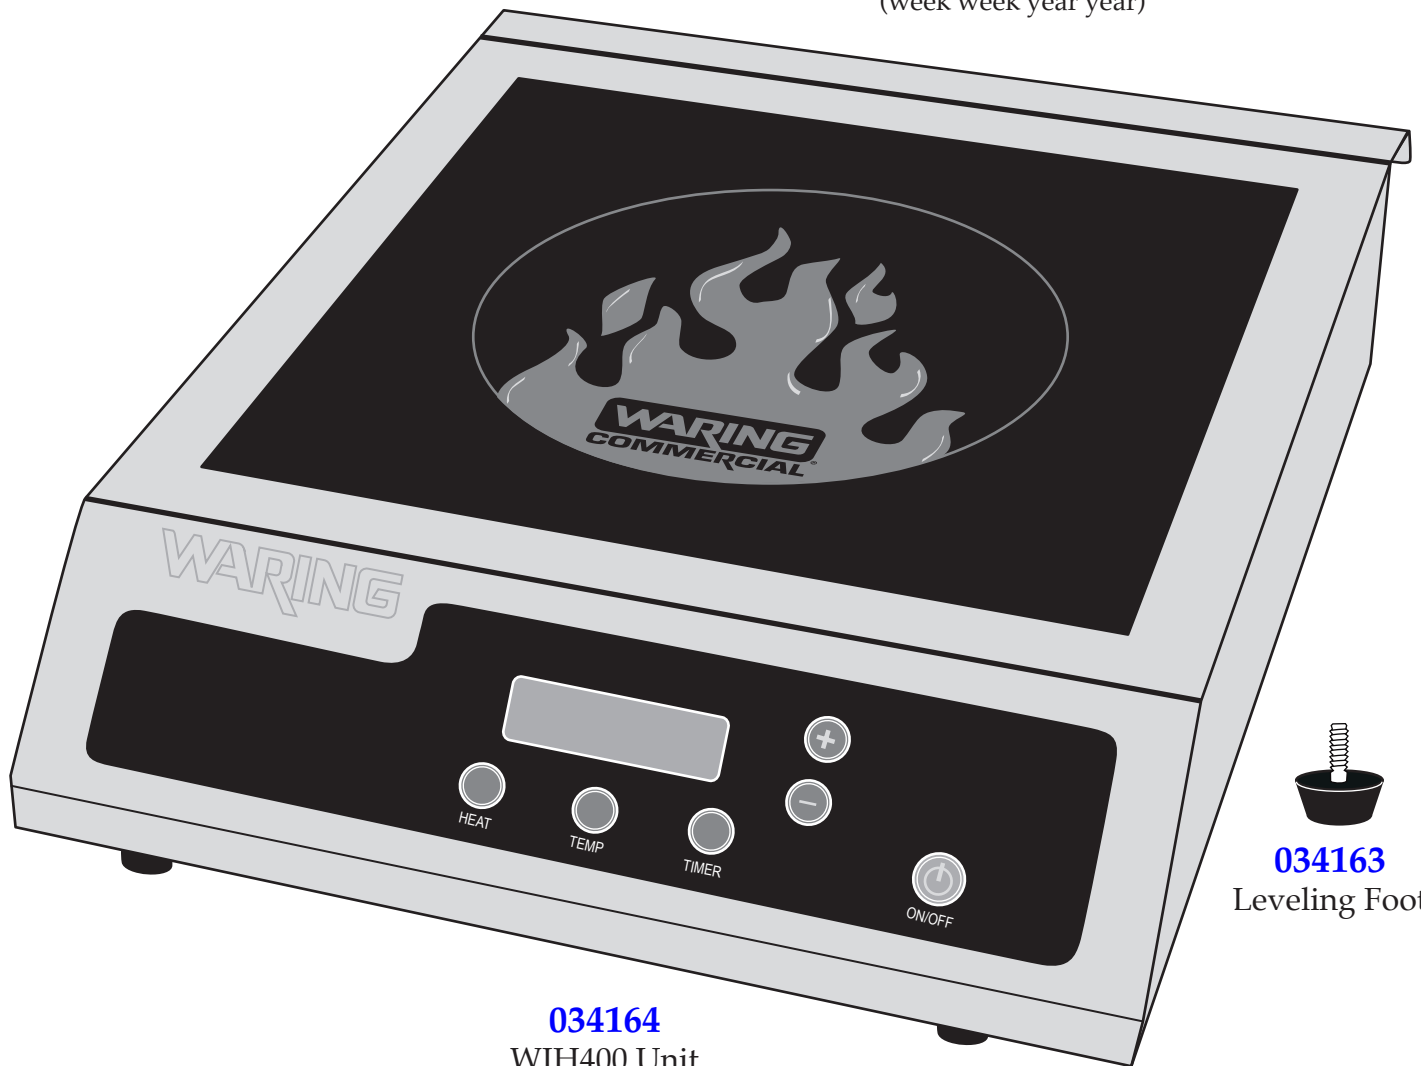

034164
WIH400 Unit

034163
Leveling Foot