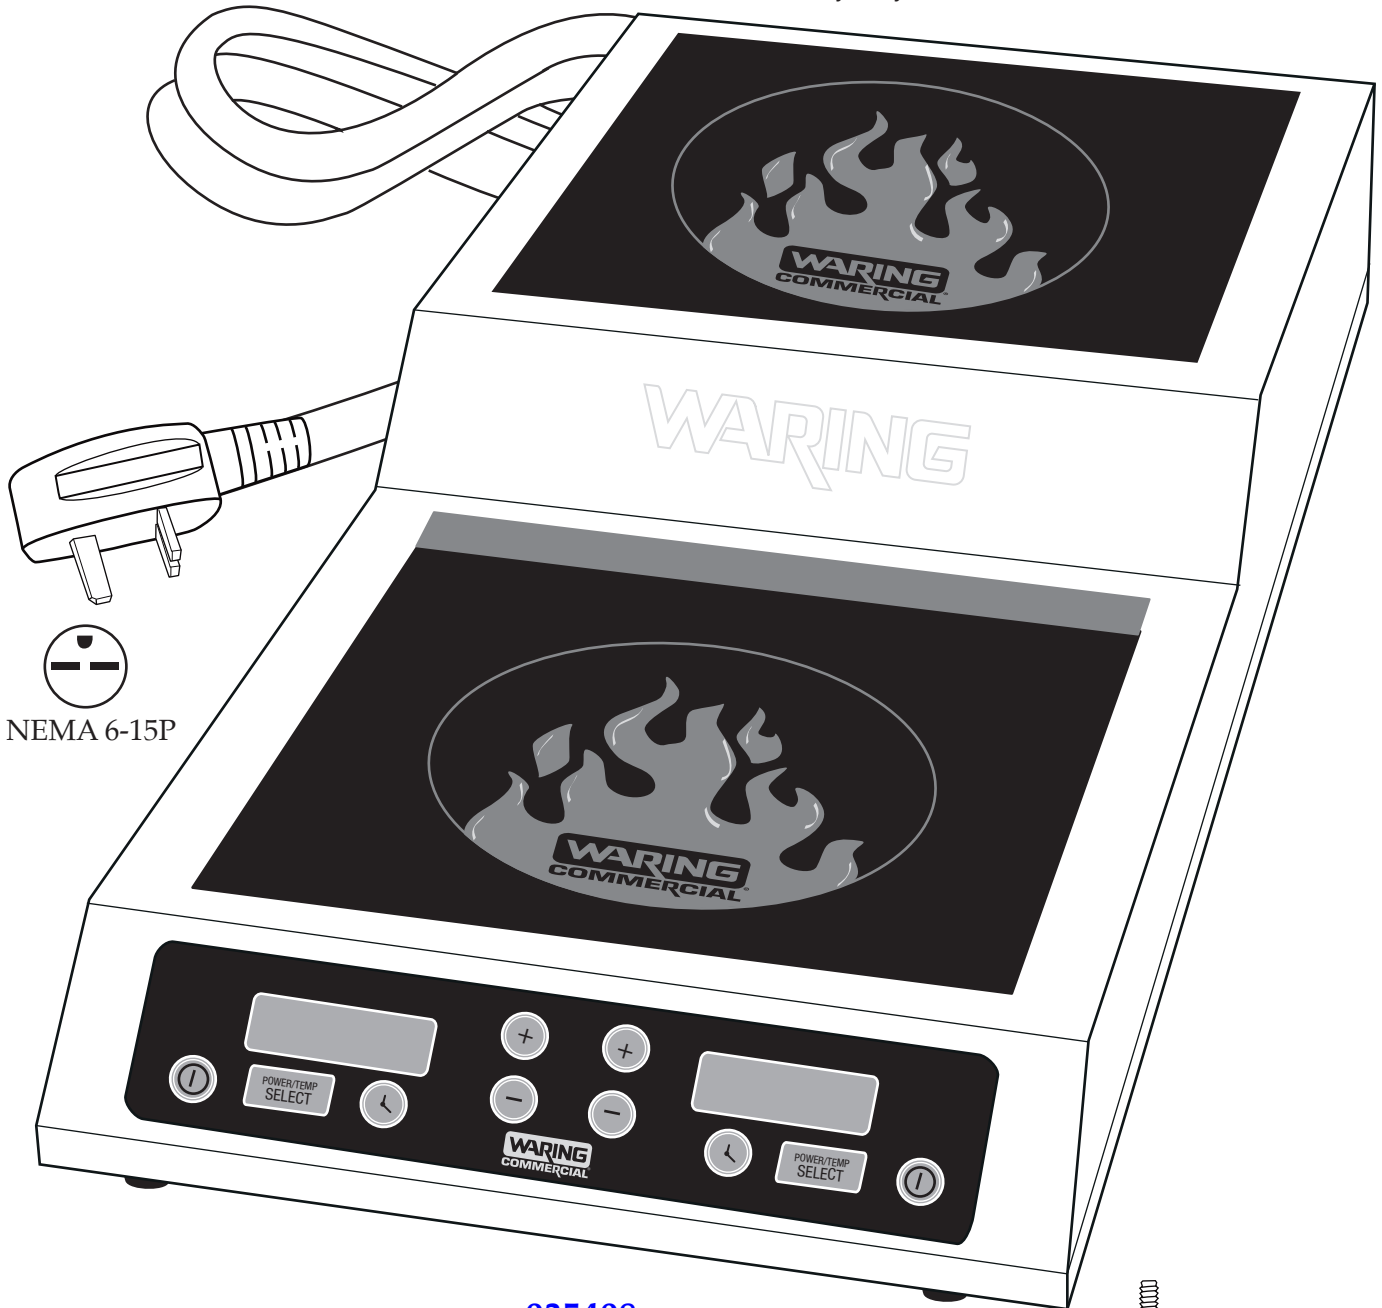

Unit Information

208/240 Volts – 60 Hz – 3600 Watts – 15 Amps
Temperature 120°F - 500°F / 50°C - 250°C
10 Hour Countdown Timer
1 Year Warranty

↑
Date Code Location
WWYY
(week week year year)

WARING COMMERCIAL®

Double Induction Range WIH800

NEMA 6-15P

035408
WIH800 Unit

034163
Leveling Foot