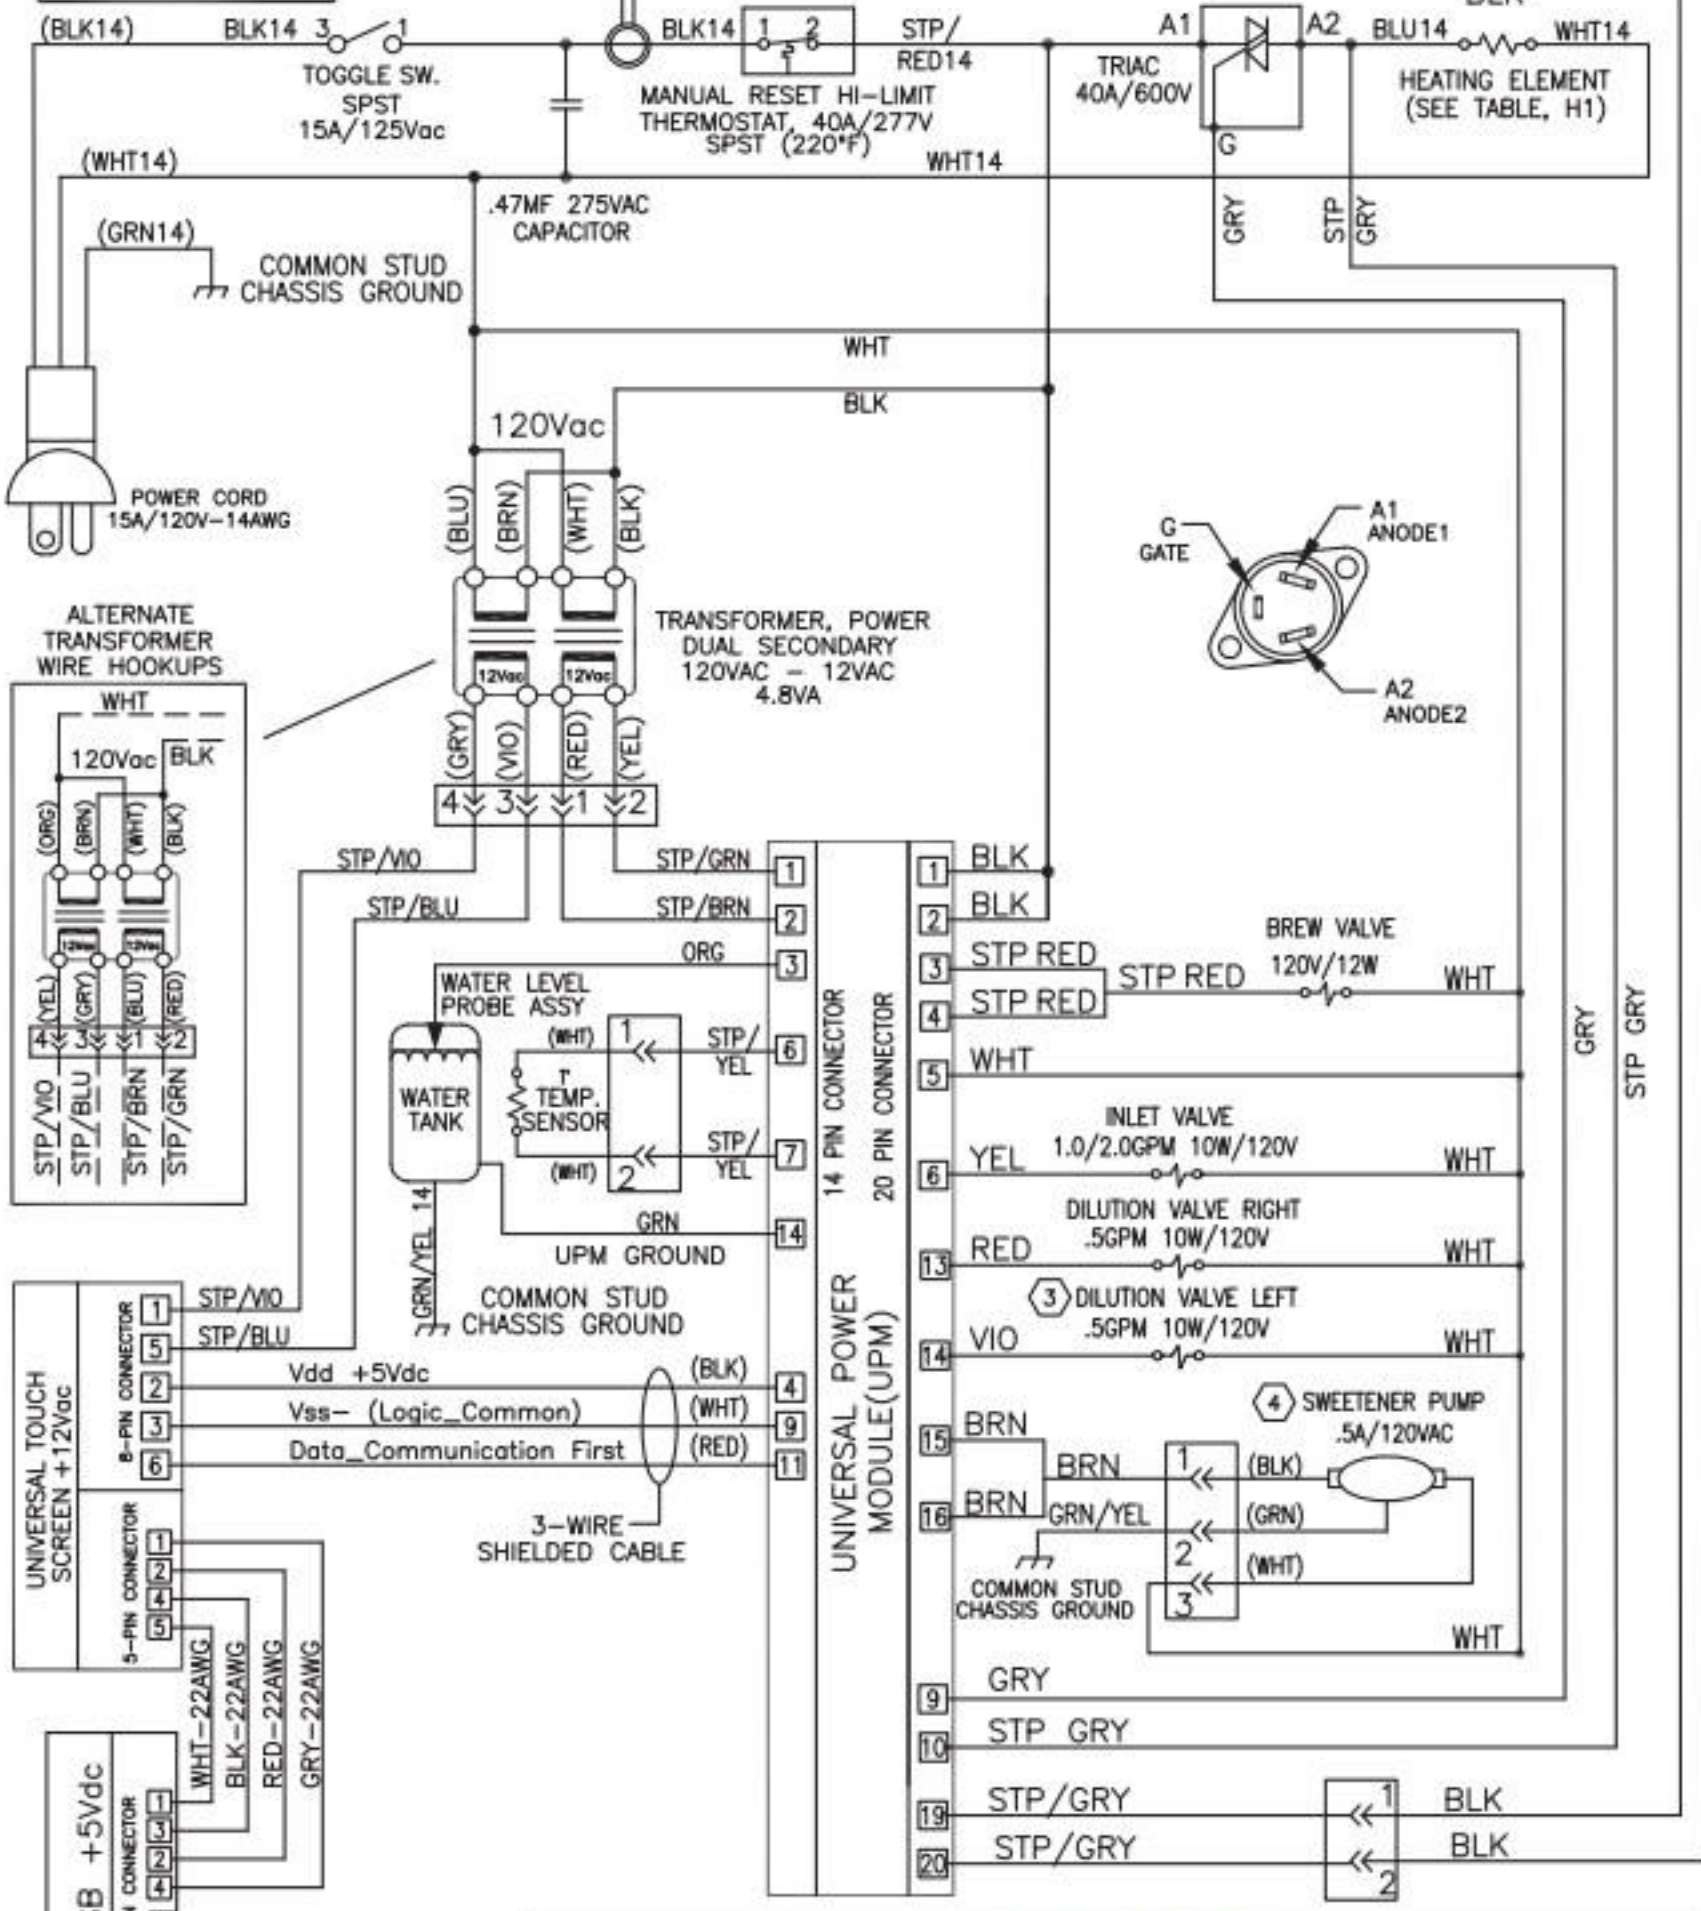

POWER SUPPLY
110-120VAC
1PH, 50/60HZ
2W+G

CURRENT
SENSOR

BLK

ELECTRICAL RATING TABLE

Voltage	Amperes	Watts	Hertz	# of	# of Tank	Tank Element