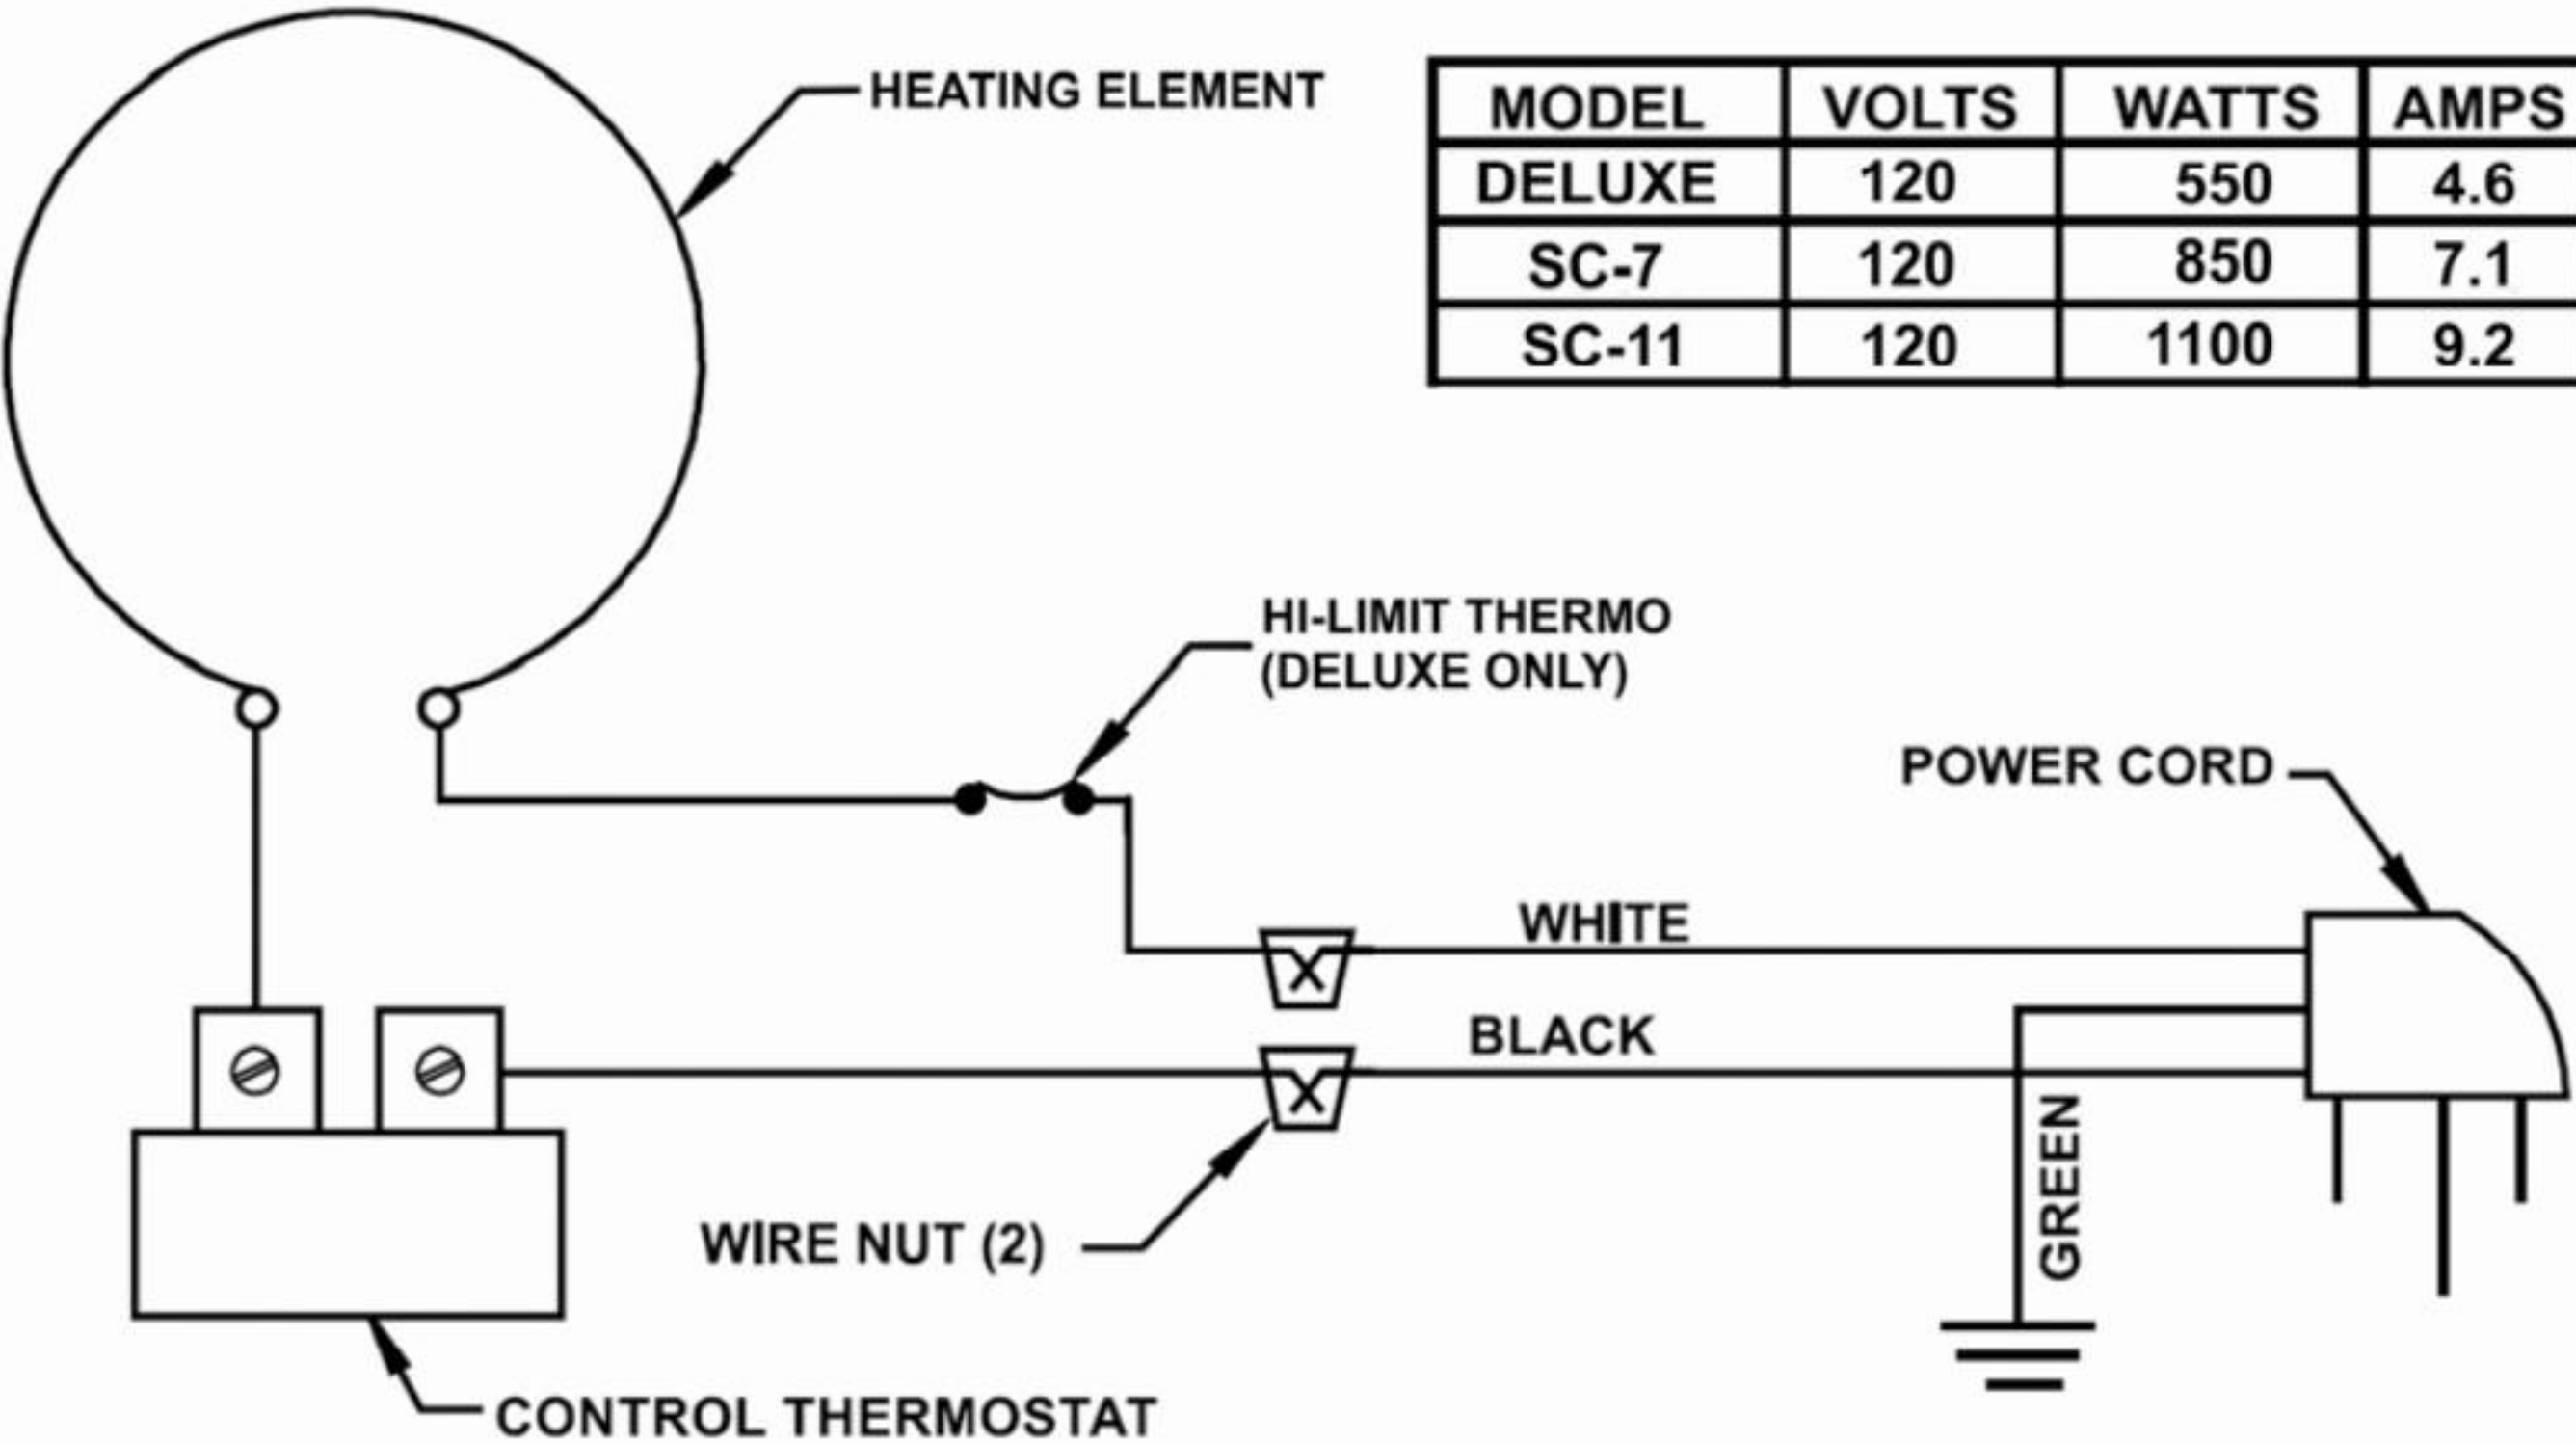

MODEL	VOLTS	WATTS	AMPS
DELUXE	120	550	4.6
SC-7	120	850	7.1
SC-11	120	1100	9.2

WIRE NUT (2)

CONTROL THERMOSTAT

HEATING ELEMENT

HI-LIMIT THERMO
(DELUXE ONLY)

POWER CORD

WHITE

BLACK