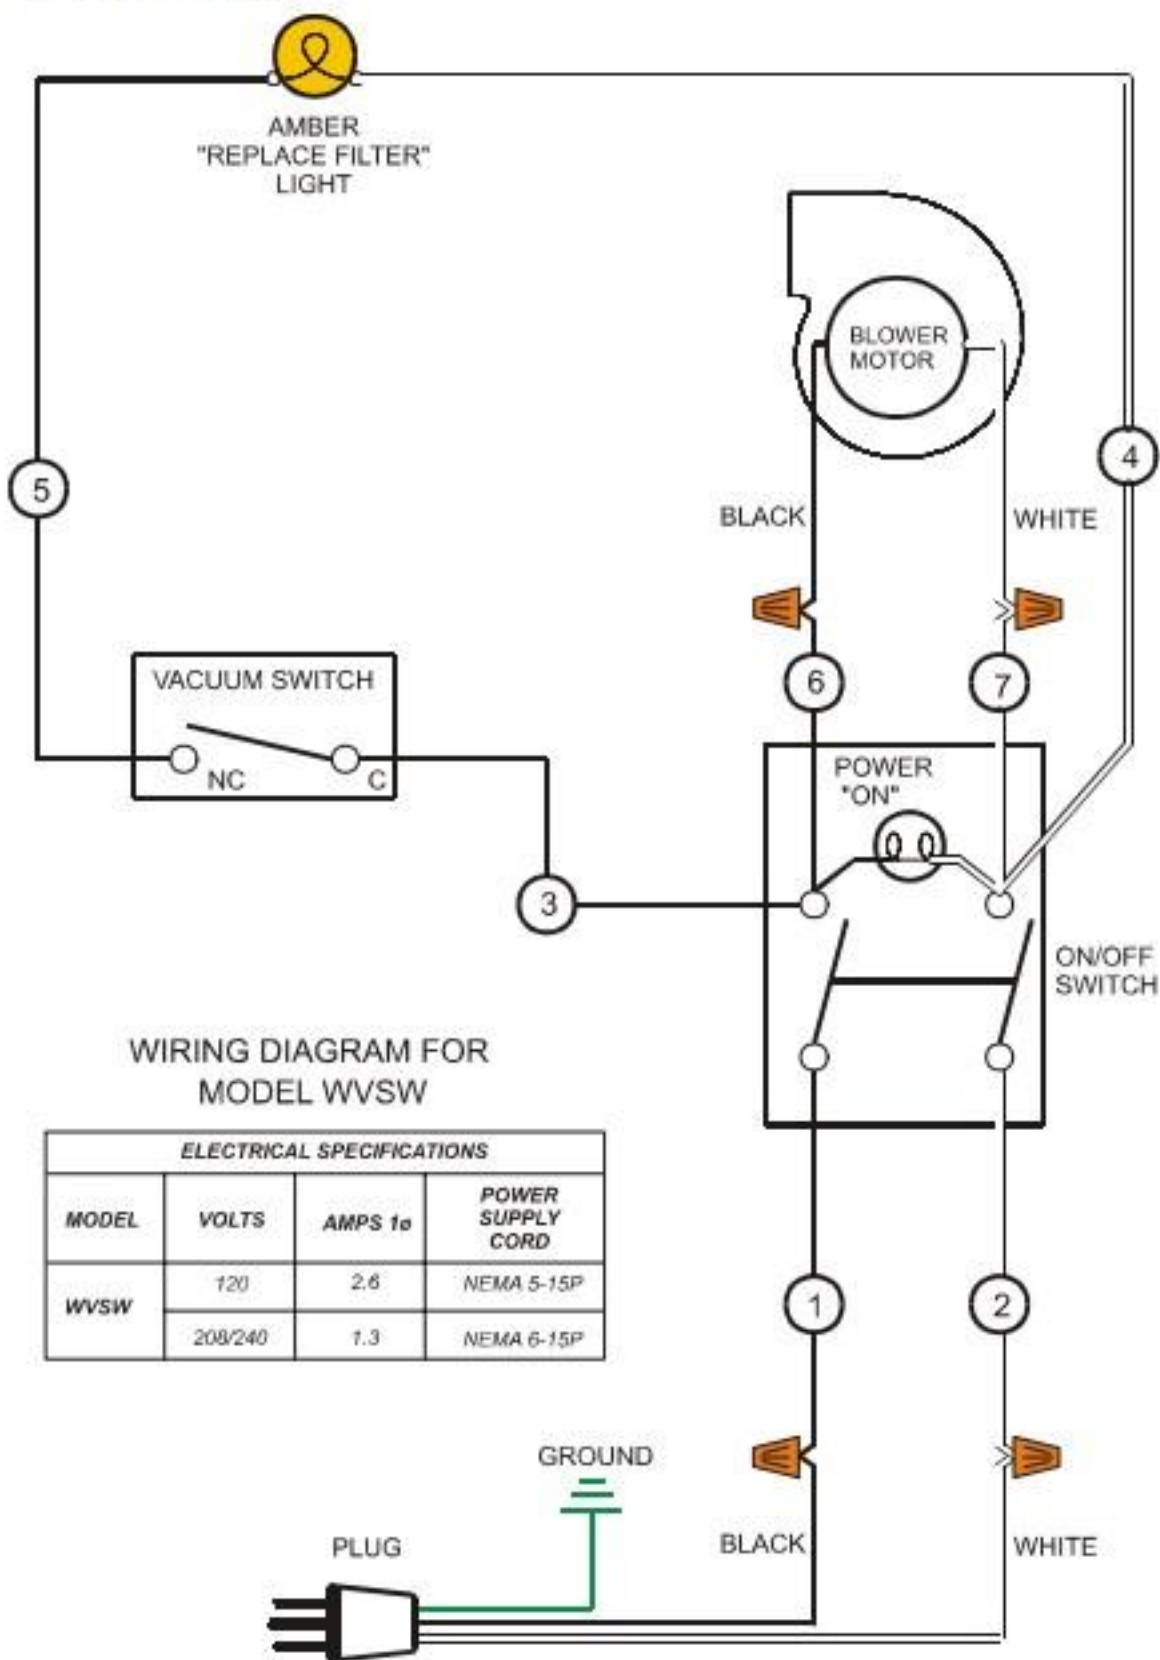

WIRING DIAGRAM

WIRING DIAGRAM FOR
MODEL WWSW

ELECTRICAL SPECIFICATIONS			
MODEL	VOLTS	AMPS 1 ϕ	POWER SUPPLY CORD
WWSW	120	2.6	NEMA 5-15P
	208/240	1.3	NEMA 6-15P