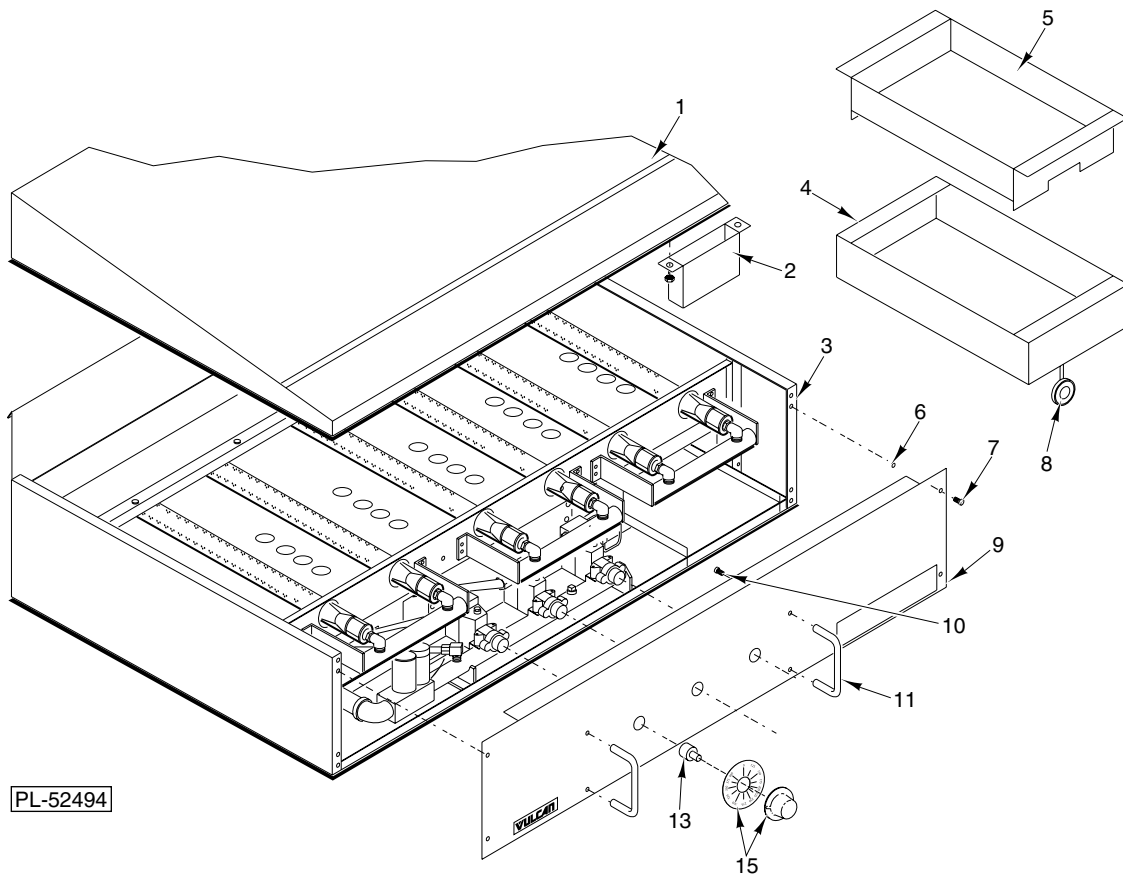

**GAS COMPONENTS**

ILLUS. PL-52493	PART NO.	NAME OF PART	AMT.
1	00-422804-00006	Retainer-Burner .....	1
2	00-422804-00044	Screw 8-32 x 3/8 Phil. Truss Hd. ....	AR
3	00-422804-00027	Burner-Gas (W/O Crossover) .....	6
4	00-422804-00091	Tube-Pilot .....	1
5	00-422804-00051	Nut 8-32 Hex .....	AR
6	00-422804-00089	Shield-Runner Tube .....	1
7	00-422804-00044	Screw 8-32 x 3/8 Phil. Truss Hd. ....	AR
8	00-422804-00044	Screw 8-32 x 3/8 Phil. Truss Hd. ....	AR
9	00-422804-00018	Tube-Supply RH .....	1
10	00-422804-00032	Connector-Male 1/4 NPT x 3/8 .....	AR
11	00-422804-00016	Tube-Supply Middle .....	1
12	00-422804-00081	Elbow 1/4 MPT x 3/8 .....	3
13	00-422804-00014	Tube-Supply Safety Pilot .....	1
14	00-422804-00035	Thermocouple .....	1
15	00-422804-00015	Tube-Supply LH .....	1
16	00-422804-00090	Bracket-Runner Tube .....	3

PL-52497

**24" GRIDDLE**

ILLUS. PL-52497	PART NO.	NAME OF PART	AMT.
1	00-422804-00069	Griddle Weldment .....	1
2	00-422804-00008	Drip Trough Weldment .....	1
3	00-422804-00046	Receptacle Clip-On .....	4
4	00-422804-00001	Drawer-Grease .....	1
5	00-422804-00002	Strainer .....	1
6	00-422804-00047	Retainer .....	4
7	00-422804-00041	Screw-Captive .....	4
8	00-422804-00022	Valve .....	1
9	00-422804-00071	Panel-Control .....	1
10	00-422804-00044	Screw 8-32 x 3/8 Phil. Truss Hd. ....	AR
11	00-422804-00066	Guard-Knob 3" .....	2
13	00-422804-00025	Stem "D" Dial Mount .....	2
15	00-422804-101	Dial Plate (150° - 400°F) .....	2
	00-422804-100	Knob .....	2