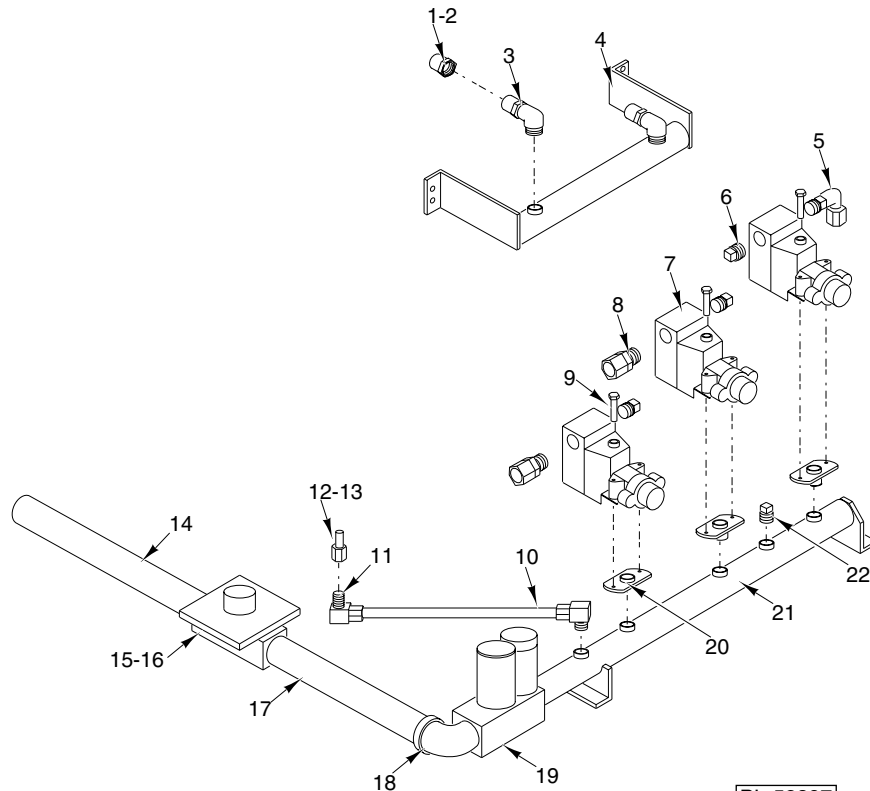

**24" GRIDDLE**

ILLUS. PL-52495	PART NO.	NAME OF PART	AMT.
1	00-422804-00083	Orifice-Propane #61 .....	4
2	00-422804-00082	Orifice-Natural #52 .....	4
3	00-422804-00037	Fitting-Orifice .....	4
4	00-422804-00009	Burner & Manifold .....	2
5	00-422804-00081	Elbow 1/4 MPT x 3/8 .....	1
6	00-422804-00023	Thermostat "BJWA" .....	1
7	00-422804-00031	Plug 1/4 sq. ....	1
8	00-422804-00045	Screw 10-24 .....	2
9	00-422804-00032	Connector-Male 1/4 NPT x 3/8 .....	1
10	00-422804-00075	Tube-Pilot Valve .....	1
11	00-422804-00096	Elbow, 1/8 NPT x 3/8 Tube .....	2
12	00-422804-00085	Orifice-Lighter Arm (#62)(NAT) .....	1
13	00-422804-00087	Orifice-Lighter Arm (#73)(PRO) .....	1
14	00-422804-00067	Pipe 1/2 x 1/4 TBE .....	1
15	00-422804-00001	Drawer-Grease .....	1
16	00-422804-00002	Strainer .....	1
17	00-422804-00033	Nipple 1/2 x 8 TBE Black Steel .....	1
18	00-422804-00079	Elbow-Street 1/2 NPT .....	1
19	00-422804-00094	Valve-Pilot Safety .....	1
20	00-422804-00024	Flange-Mtg "BJWA" .....	2
21	00-422804-00095	Plug-Pipe 1/8 .....	1
22	00-422804-00068	Manifold Weldment .....	1