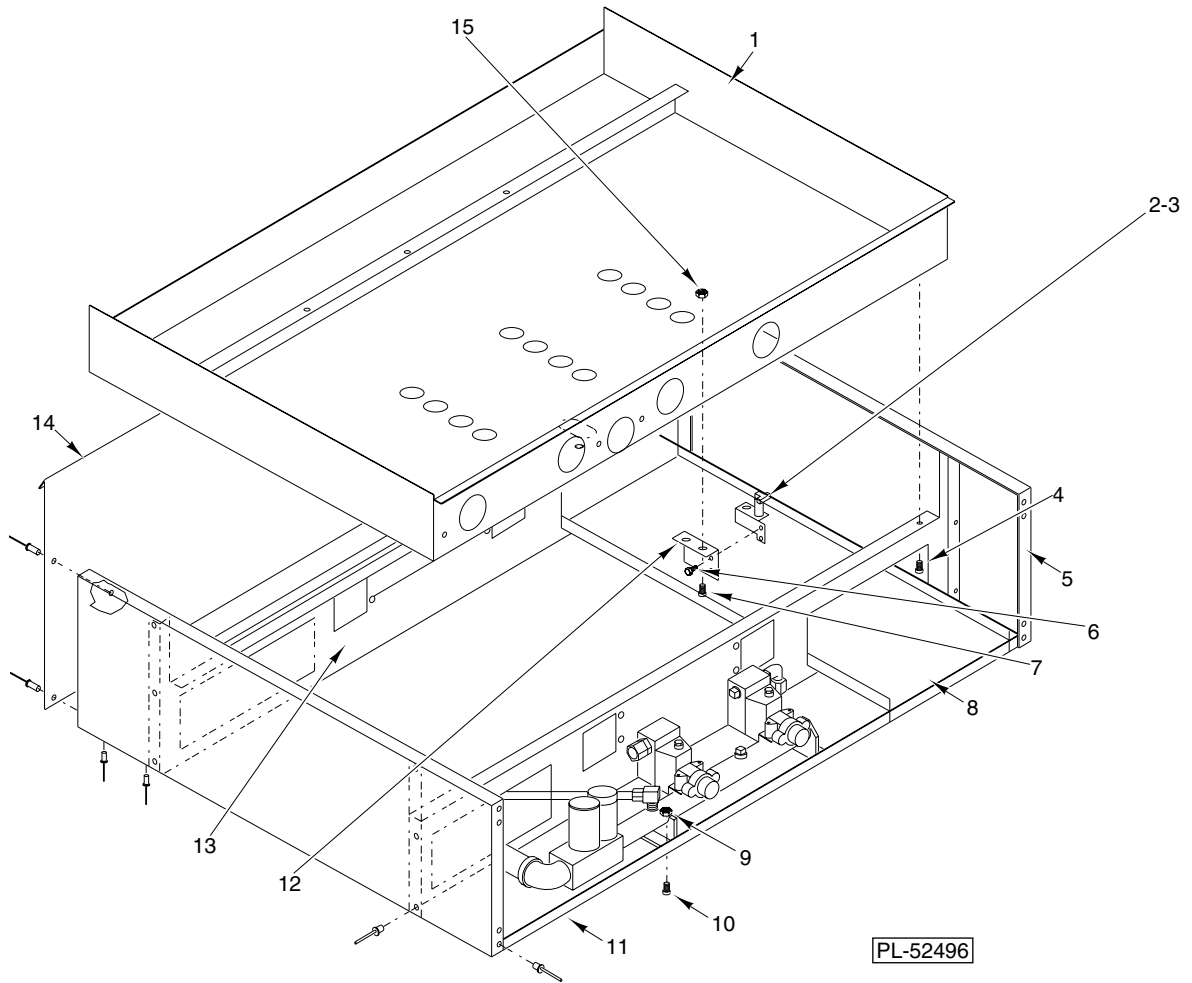

24" GRIDDLE FRAME

24" GRIDDLE FRAME

ILLUS. PL-52496	PART NO.	NAME OF PART	AMT.
1	00-422804-00011	Firebox Weldment	1
2	00-920041-00011	Pilot-Gas (NAT)	1
3	00-920041-00012	Pilot-Gas (LP)	1
4	00-422804-00044	Screw 8-32 x 3/8 Phil. Truss Hd.	AR
5	00-422804-00003	Panel-Side SST	2
6	00-422804-00012	Support-Grease Trough	1
7	00-422804-00097	Screw 10-32 Pan Hd.	2
8	00-422804-00044	Screw 8-32 x 3/8 Phil. Truss Hd.	AR
9	00-422804-00051	Nut 8-32 Hex	AR
10	00-422804-00044	Screw 8-32 x 3/8 Phil. Truss Hd.	AR
11	00-422804-00005	Support-Leg/Body	1
12	00-422804-00093	Bracket-Pilot Mtg.	1
13	00-422804-00005	Support-Leg/Body	1
14	00-422804-00004	Panel-Back SST	1
15	00-422804-00051	Nut 8-32 Hex	AR