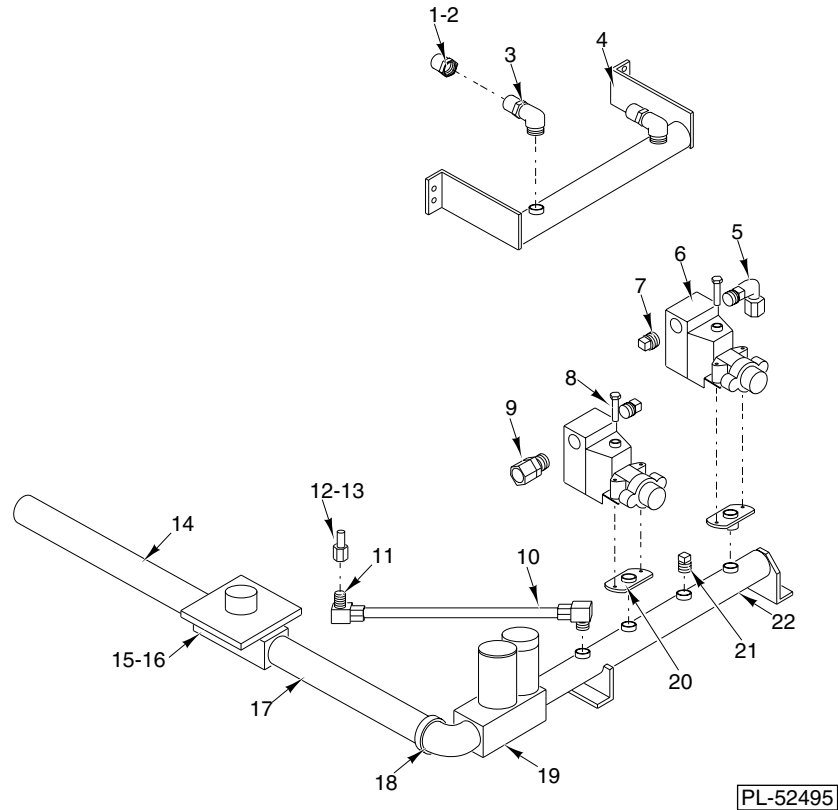

## CATALOG OF REPLACEMENT PARTS

**24" GRIDDLE**

ILLUS. PL-52495	PART NO.	NAME OF PART	AMT.
1	00-422804-00083	Orifice-Propane #61 .....	4
2	00-422804-00082	Orifice-Natural #52 .....	4
3	00-422804-00037	Fitting-Orifice .....	4
4	00-422804-00009	Burner & Manifold .....	2
5	00-422804-00081	Elbow 1/4 MPT x 3/8 .....	1
6	00-422804-00023	Thermostat "BJWA" .....	1
7	00-422804-00031	Plug 1/4 sq. ....	1
8	00-422804-00045	Screw 10-24 .....	2
9	00-422804-00032	Connector-Male 1/4 NPT x 3/8 .....	1
10	00-422804-00075	Tube-Pilot Valve .....	1
11	00-422804-00096	Elbow, 1/8 NPT x 3/8 Tube .....	2
12	00-422804-00085	Orifice-Lighter Arm (#62)(NAT) .....	1
13	00-422804-00087	Orifice-Lighter Arm (#73)(PRO) .....	1
14	00-422804-00067	Pipe 1/2 x 1/4 TBE .....	1
15	00-422804-00001	Drawer-Grease .....	1
16	00-422804-00002	Strainer .....	1
17	00-422804-00033	Nipple 1/2 x 8 TBE Black Steel .....	1
18	00-422804-00079	Elbow-Street 1/2 NPT .....	1
19	00-422804-00094	Valve-Pilot Safety .....	1
20	00-422804-00024	Flange-Mtg "BJWA" .....	2
21	00-422804-00095	Plug-Pipe 1/8 .....	1
22	00-422804-00068	Manifold Weldment .....	1

**GAS COMPONENTS**

ILLUS. PL-52493	PART NO.	NAME OF PART	AMT.
1	00-422804-00006	Retainer-Burner .....	1
2	00-422804-00044	Screw 8-32 x 3/8 Phil. Truss Hd. ....	AR
3	00-422804-00027	Burner-Gas (W/O Crossover) .....	6
4	00-422804-00091	Tube-Pilot .....	1
5	00-422804-00051	Nut 8-32 Hex .....	AR
6	00-422804-00089	Shield-Runner Tube .....	1
7	00-422804-00044	Screw 8-32 x 3/8 Phil. Truss Hd. ....	AR
8	00-422804-00044	Screw 8-32 x 3/8 Phil. Truss Hd. ....	AR
9	00-422804-00018	Tube-Supply RH .....	1
10	00-422804-00032	Connector-Male 1/4 NPT x 3/8 .....	AR
11	00-422804-00016	Tube-Supply Middle .....	1
12	00-422804-00081	Elbow 1/4 MPT x 3/8 .....	3
13	00-422804-00014	Tube-Supply Safety Pilot .....	1
14	00-422804-00035	Thermocouple .....	1
15	00-422804-00015	Tube-Supply LH .....	1
16	00-422804-00090	Bracket-Runner Tube .....	3