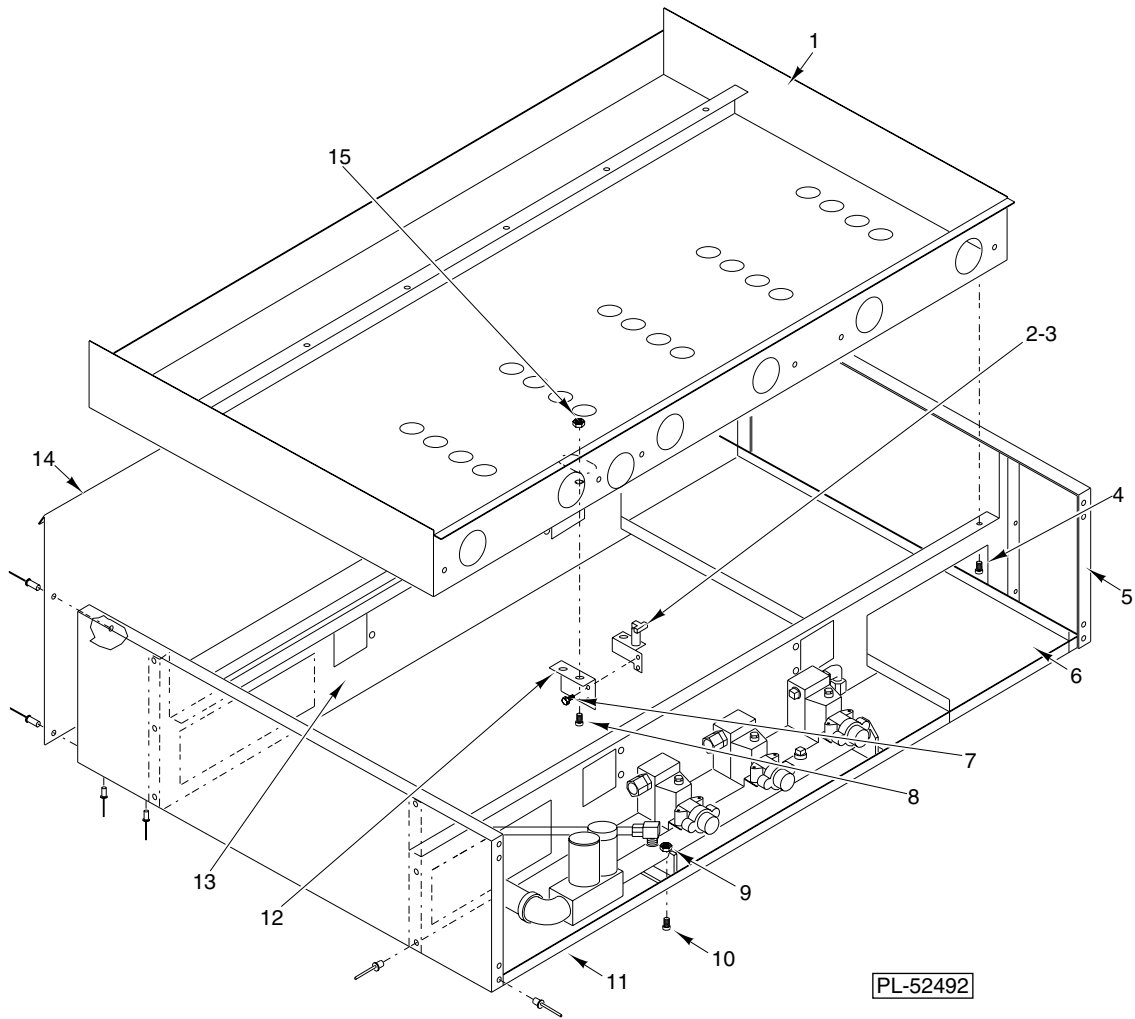

**36" GRIDDLE**

ILLUS. PL-52397	PART NO.	NAME OF PART	AMT.
1	00-422804-00083	Orifice-Propane #61 .....	6
2	00-422804-00082	Orifice-Natural #52 .....	6
3	00-422804-00037	Fitting-Orifice .....	6
4	00-422804-00009	Burner & Manifold .....	3
5	00-422804-00081	Elbow 1/4 MPT x 3/8 .....	1
6	00-422804-00031	Plug 1/4 sq. ....	3
7	00-422804-00023	Thermostat "BJWA" .....	3
8	00-422804-00032	Connector-Male 1/4 NPT x 3/8 .....	AR
9	00-422804-00045	Screw 10-24 .....	6
10	00-422804-00013	Tube-Pilot Valve .....	1
11	00-422804-00096	Elbow, 1/8 NPT x 3/8 Tube .....	2
12	00-422804-00084	Orifice-Lighter Arm (#56)(NAT) .....	1
13	00-422804-00086	Orifice-Lighter Arm (#64)(PRO) .....	1
14	00-422804-00067	Pipe 1/2 x 1/4 TBE .....	1
15	00-820649-00001	Regulator-Pressure (NAT) .....	1
16	00-820649-00002	Regulator-Pressure (PRO) .....	1
17	00-422804-00033	Nipple 1/2 x 8 TBE Black Steel .....	1
18	00-422804-00079	Elbow-Street 1/2 NPT .....	1
19	00-422804-00094	Valve-Pilot Safety .....	1
20	00-422804-00024	Flange-Mtg "BJWA" .....	3
21	00-422804-00010	Manifold Weldment .....	1
22	00-422804-00095	Plug-Pipe 1/8 .....	1

**24" GRIDDLE FRAME**

24" GRIDDLE FRAME

ILLUS. PL-52496	PART NO.	NAME OF PART	AMT.
1	00-422804-00011	Firebox Weldment .....	1
2	00-920041-00011	Pilot-Gas (NAT) .....	1
3	00-920041-00012	Pilot-Gas (LP) .....	1
4	00-422804-00044	Screw 8-32 x 3/8 Phil. Truss Hd. ....	AR
5	00-422804-00003	Panel-Side SST .....	2
6	00-422804-00012	Support-Grease Trough .....	1
7	00-422804-00097	Screw 10-32 Pan Hd. ....	2
8	00-422804-00044	Screw 8-32 x 3/8 Phil. Truss Hd. ....	AR
9	00-422804-00051	Nut 8-32 Hex .....	AR
10	00-422804-00044	Screw 8-32 x 3/8 Phil. Truss Hd. ....	AR
11	00-422804-00005	Support-Leg/Body .....	1
12	00-422804-00093	Bracket-Pilot Mtg. ....	1
13	00-422804-00005	Support-Leg/Body .....	1
14	00-422804-00004	Panel-Back SST .....	1
15	00-422804-00051	Nut 8-32 Hex .....	AR