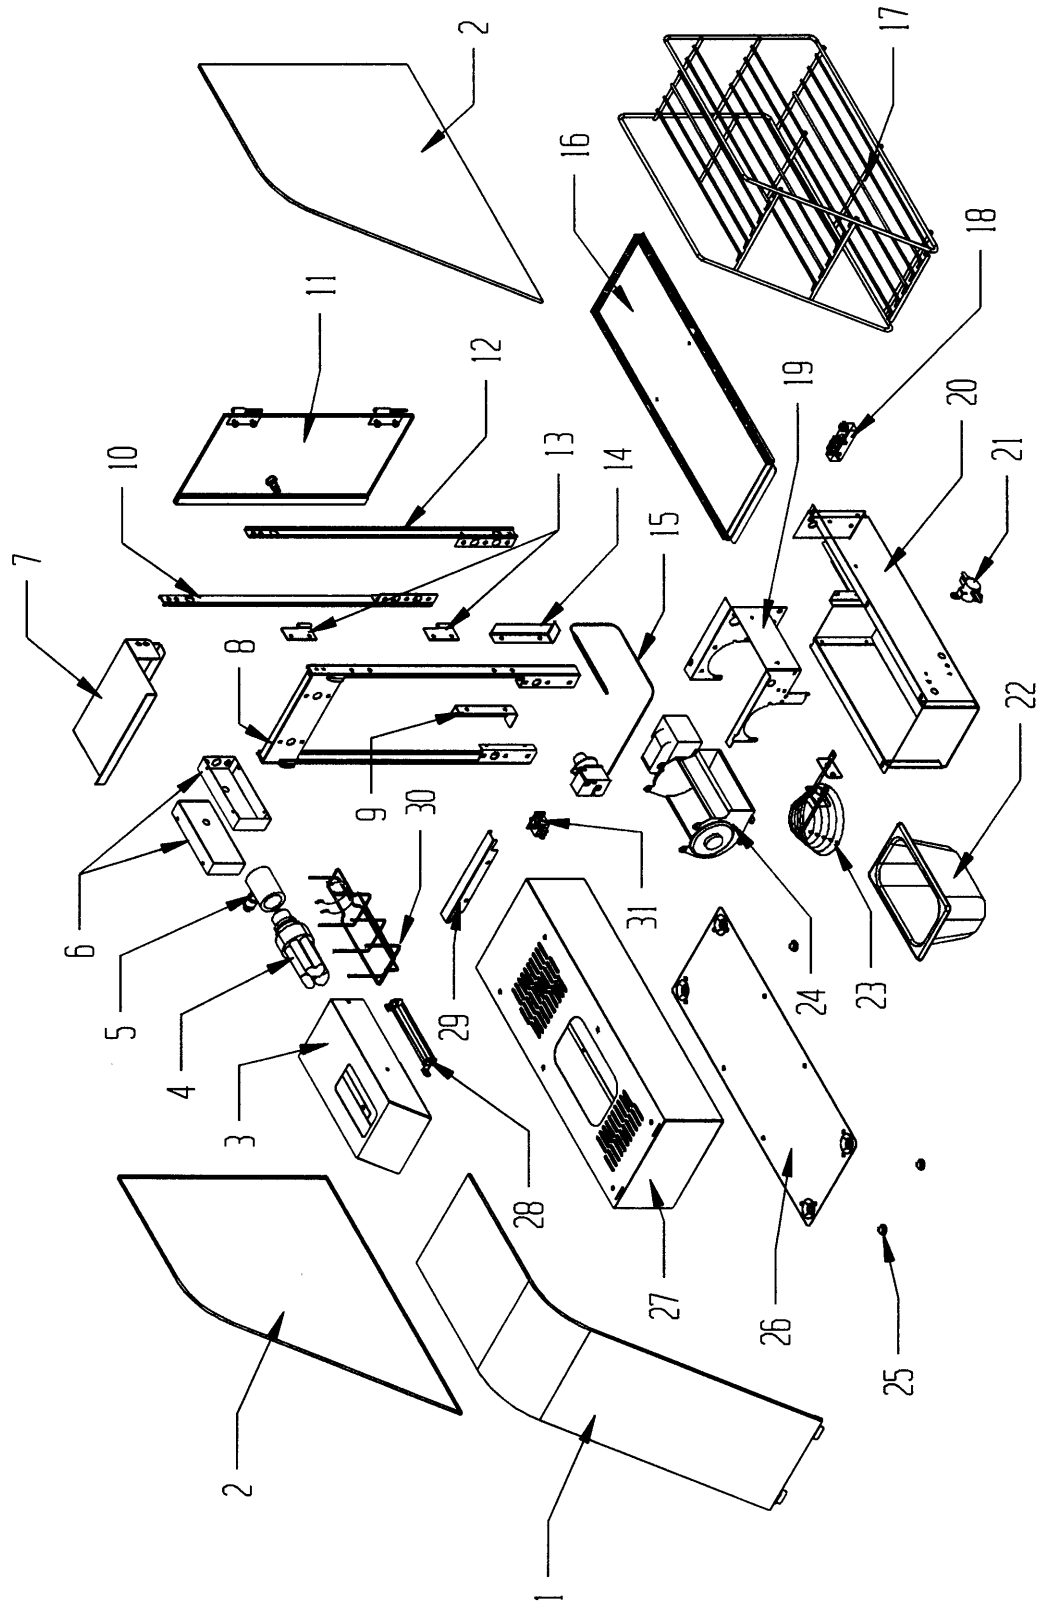

# Model 323HH-7 - Exploded View

# Model 323/304HH-7 - Parts List/ Wiring Diagram

Key	Prt. #	Description	Qty.	Key	Prt. #	Description	Qty.
1	0022310	Curved Panel Assy.	1	27	0022255	Base Weldment	1
2	0021946	Side Glass	2	28	0016123	Thermometer	1
3	0022292	Light Shroud	1	29	0022299	Door Filler (Base)	1
4	0018180	Lamp, GE Compact Fluor.	1	30	0022312	Bulb Guard	1
5	0022246	Light Socket Assy.	1	31	00486	Lighted Rocker Switch	1
6	0022209	Arm-Light Support	2	*	*	*	*
7	0022265	Top Bracket Weldment	1	*	*	*	*
8	0022257	Back Frame Weldment	1	*	*	*	*
9	0022263	Right Frame Bracket	1	35	0022277	Power cord Assy.	1
10	0022261	Right Frame Filler Weldment	1	36	0016539	Wire, 35", 18 ga., black	1
11	0022276	Door Assy.	1	37	0016538	Wire, 35", 18 ga., white	1
12	0022264	Left Frame Filler Weldment	2	38	00145	Wire Nut	2
13	0016141	Hinge, female	2	39	0021370	Wire, 8", 18 ga., black	1
14	0022264	Left Frame Bracket	1	40	0017705	Wire, 20", 12 ga., white	1
15	0017248	Thermostat, water 75-175°F	1	41	0017361	Wire, 19", 18 ga., white	1
16	0022306	Clean Out Cap Weldment	1	42	0021192	Wire, 10", 16 ga., black	1
17	0021987	Rack	1	43	0017292	Wire, 10", 14 ga., black	1
18	0016448	Terminal Block	1	44	0021185	Wire, 10", 16 ga., white	1
19	0022297	Blower Mount	1	45	0021976	Wire, 42", 16 ga., green	1
20	0022295	Air Chamber Weldment	1	*	*	*	*
21	0017379	High Limit Thermostat	1	*	*	*	*
22	0021998	Water Pan (Vollrath#30942)	1	*	*	*	*
23	0016447P	Element Assy., 550W@115V	1	*	*	*	*
24	0022309	Blower Assy., FASCO	1	*	*	*	*
25	0021948	Button Bumper	4	*	*	*	*
26	0022293	Bottom Panel	1	*	*	*	*