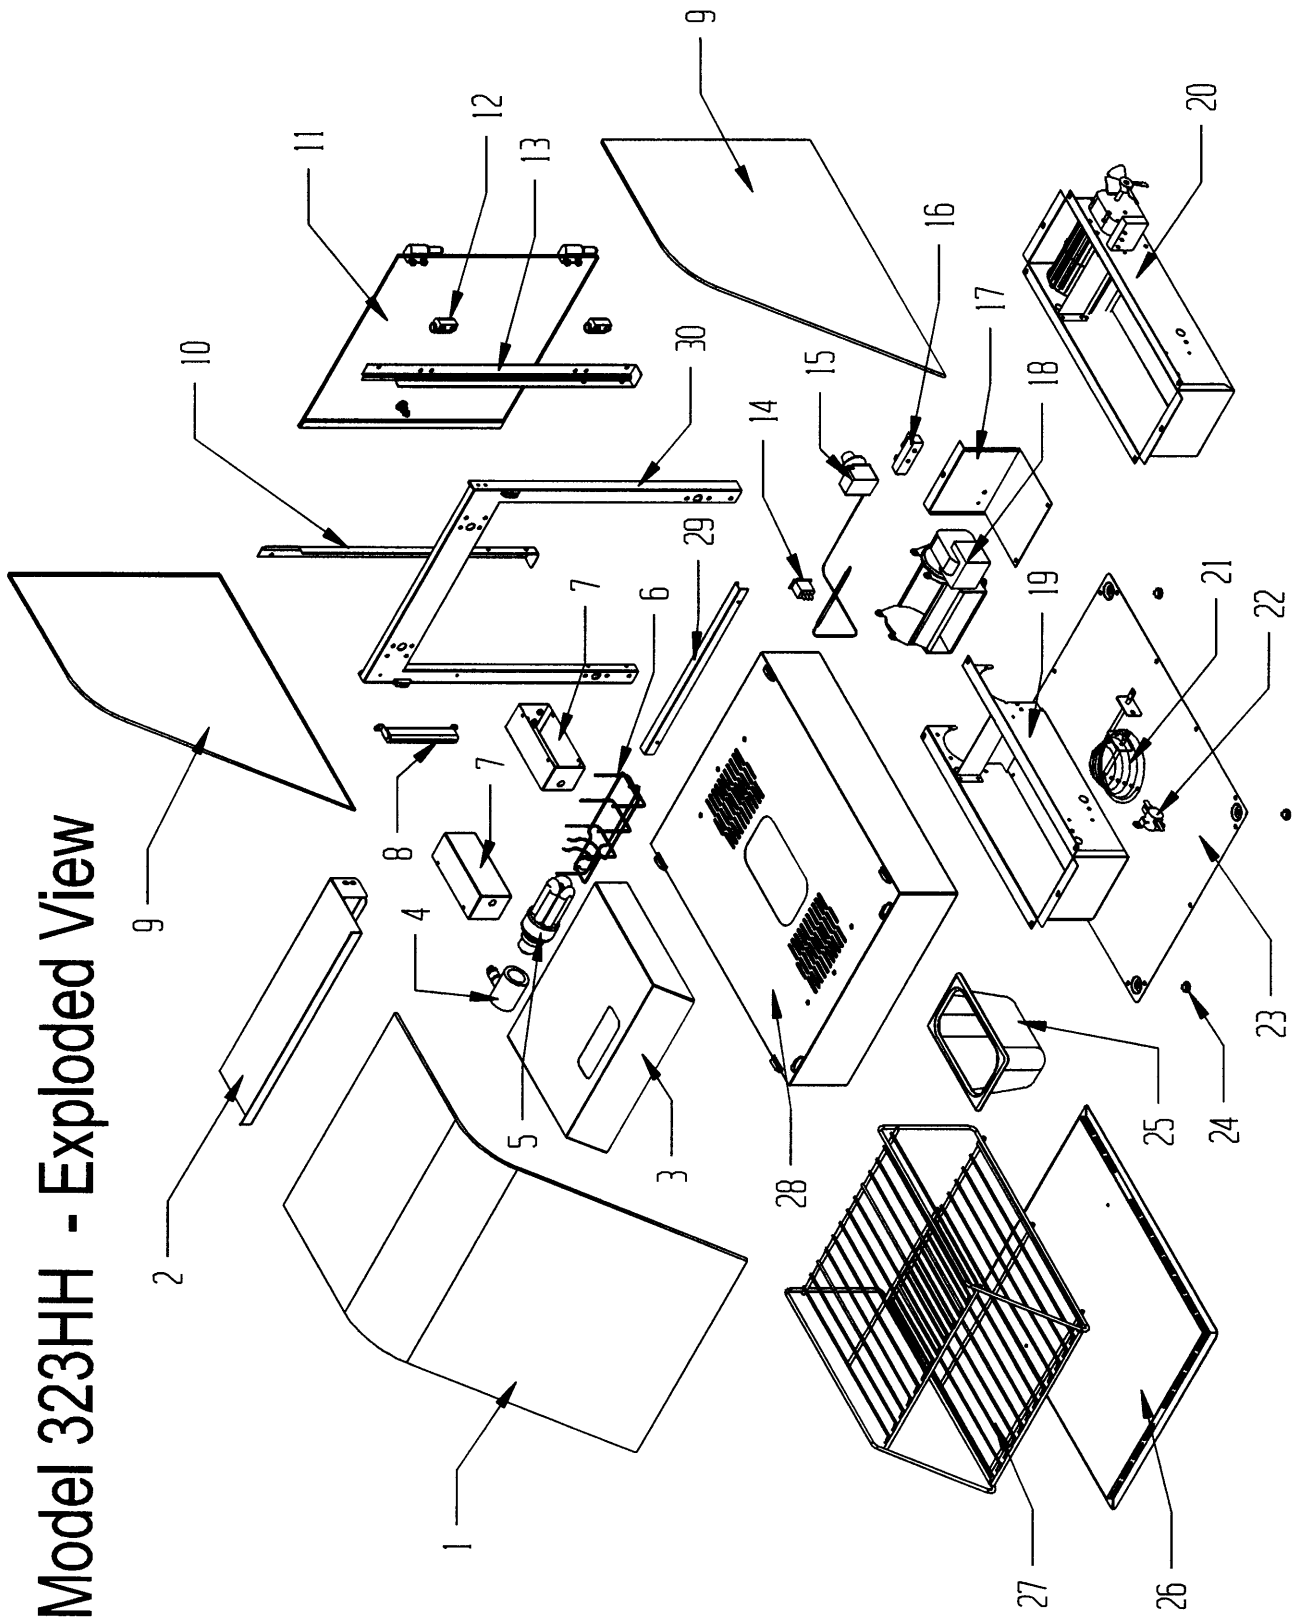

Model 323HH - Exploded View

Model 323/304HH - Parts List/ Wiring Diagram

Key	Prt. #	Description	Qty.	Key	Prt. #	Description	Qty.
1	0021945	Curved Glass	1	27	0021986	Rack	1
2	0022228	Top Bracket Weldment	1	28	0022221	Base Weldment	1
3	0022234	Light Shroud	1	29	0022225	Door Filler (Base)	1
4	0016602	Light Socket Assy.	1	30	0022226	Back Frame Weldment	1
5	0018180	Lamp, GE Compact Fluor.	1	*	*	*	*
6	0022312	Bulb Guard	1	*	*	*	*
7	0021989	Light Support	2	*	*	*	*
8	0016123	Thermometer	1	*	*	*	*
9	0021946	Side Glass	2	35	0022277	Power cord Assy.	1
10	0022232	Filler (Back Frame)	1	36	0016539	Wire, 35", 18 ga., black	1
11	0022276	Door Assy.	1	37	0016538	Wire, 35", 18 ga., white	1
12	0022065F	Nylon Lift-off Hinge (female)	2	38	00145	Wire Nut	2
13	0022231	Hinge Bracket	1	39	0021370	Wire, 8", 18 ga., black	1
14	00486	Lighted Rocker Switch	1	40	0017705	Wire, 20", 12 ga., white	1
15	0021978	Thermostat Assy.	1	41	0017361	Wire, 19", 18 ga., white	1
16	0016448	Terminal Block	1	42	0021192	Wire, 10", 16 ga., black	1
17	0022314	End - Air Chamber (Fasco)	1	43	0017292	Wire, 10", 14 ga., black	1
18	0022309	Blower Assy. (Fasco)	1	44	0021185	Wire, 10", 16 ga., white	1
19	0022316	Air Chamber Weldment (Fasco)	1	45	0021976	Wire, 42", 16 ga., green	1
20*	0022219*	Blower Assy. * Alternate	1	*	*	*	*
21	0021010	Element Assy. 800W, 115V	1	*	*	*	*
22	0017379	High Limit Thermostat	1	*	*	*	*
23	0022233	Bottom Panel	1	*	*	*	*
24	0021948	Button Bumper	4	*	*	*	*
25	0021998	Pan, #30942	1	*	*	*	*
26	0021993	Clean out Tray Weldment	1	*	*	*	*